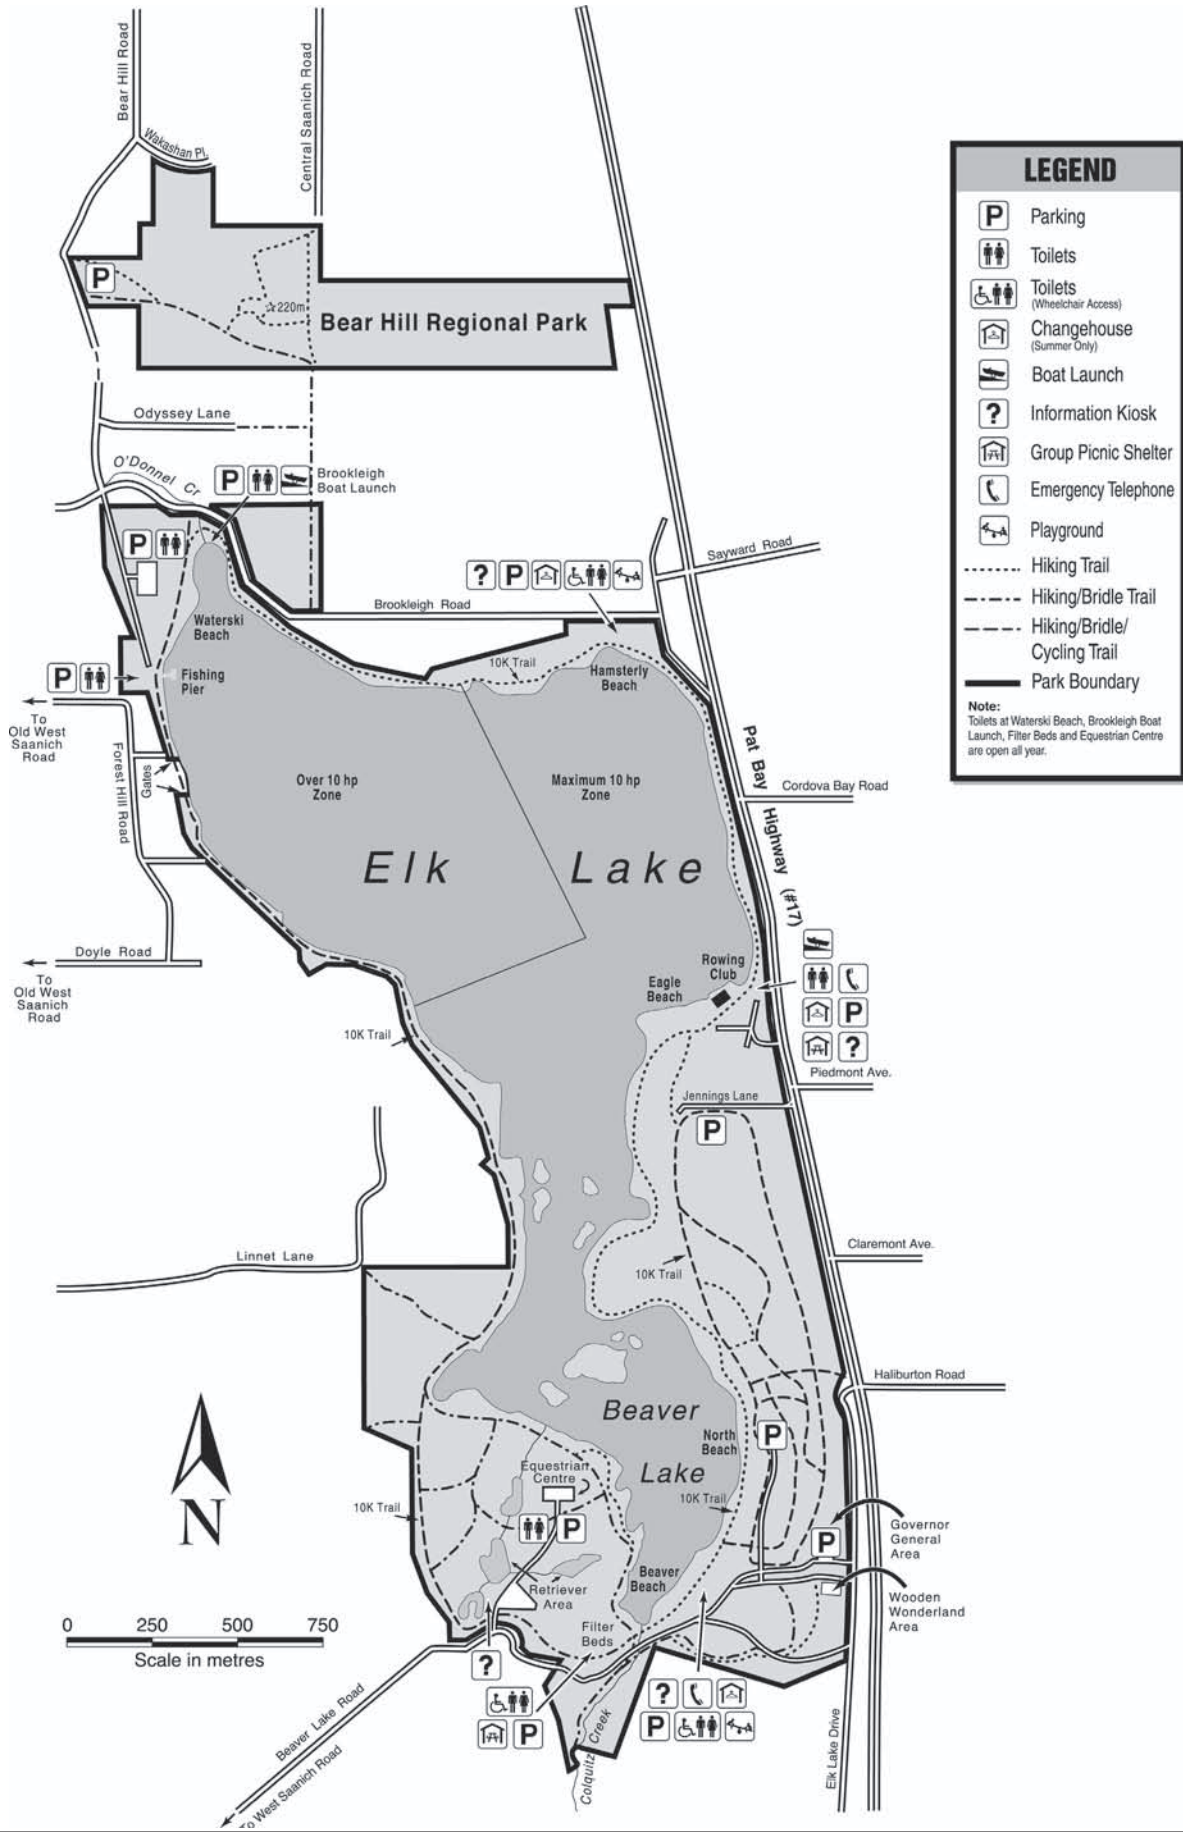

Elk/Beaver Lake Regional Park

LEGEND

- Parking
 - Toilets
 - Toilets (Wheelchair Access)
 - Changehouse (Summer Only)
 - Boat Launch
 - Information Kiosk
 - Group Picnic Shelter
 - Emergency Telephone
 - Playground
 - Hiking Trail
 - Hiking/Bridle Trail
 - Hiking/Bridle/Cycling Trail
 - Park Boundary
- Note:**
Toilets at Waterski Beach, Brookleigh Boat Launch, Filter Beds and Equestrian Centre are open all year.