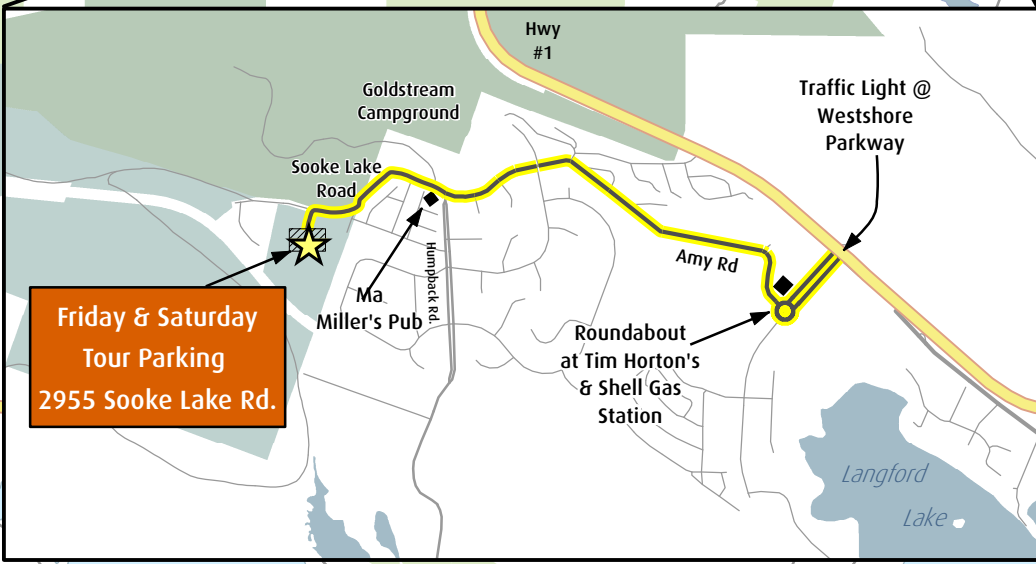

Tour Parking

-  Highway / Major Road
-  Access Route
-  Reservoir / Lake
-  Ocean
-  Regional Park
-  Other Park
-  Greater Victoria Water Supply Area

1:125,000

**DISCLAIMER**  
 This map is for general information only and may contain inaccuracies.

Jan 26, 2017 | DrivingDirectSATJUNETours.mxd

**Additional SATURDAY Tour Parking**  
 IWS Office  
 479 Island Hwy  
 (optional tour pick-up & drop off on Saturdays ONLY in June)

**Friday & Saturday Tour Parking**  
 2955 Sooke Lake Rd.

**SATURDAYS ONLY IN JUNE**

Pick up:  
 9:00am 479 Island Hwy  
 9:15am 2955 Sooke Lake Rd

Drop-off (approx.):  
 3:00pm 2955 Sooke Lake Rd  
 3:15pm 479 Island Hwy