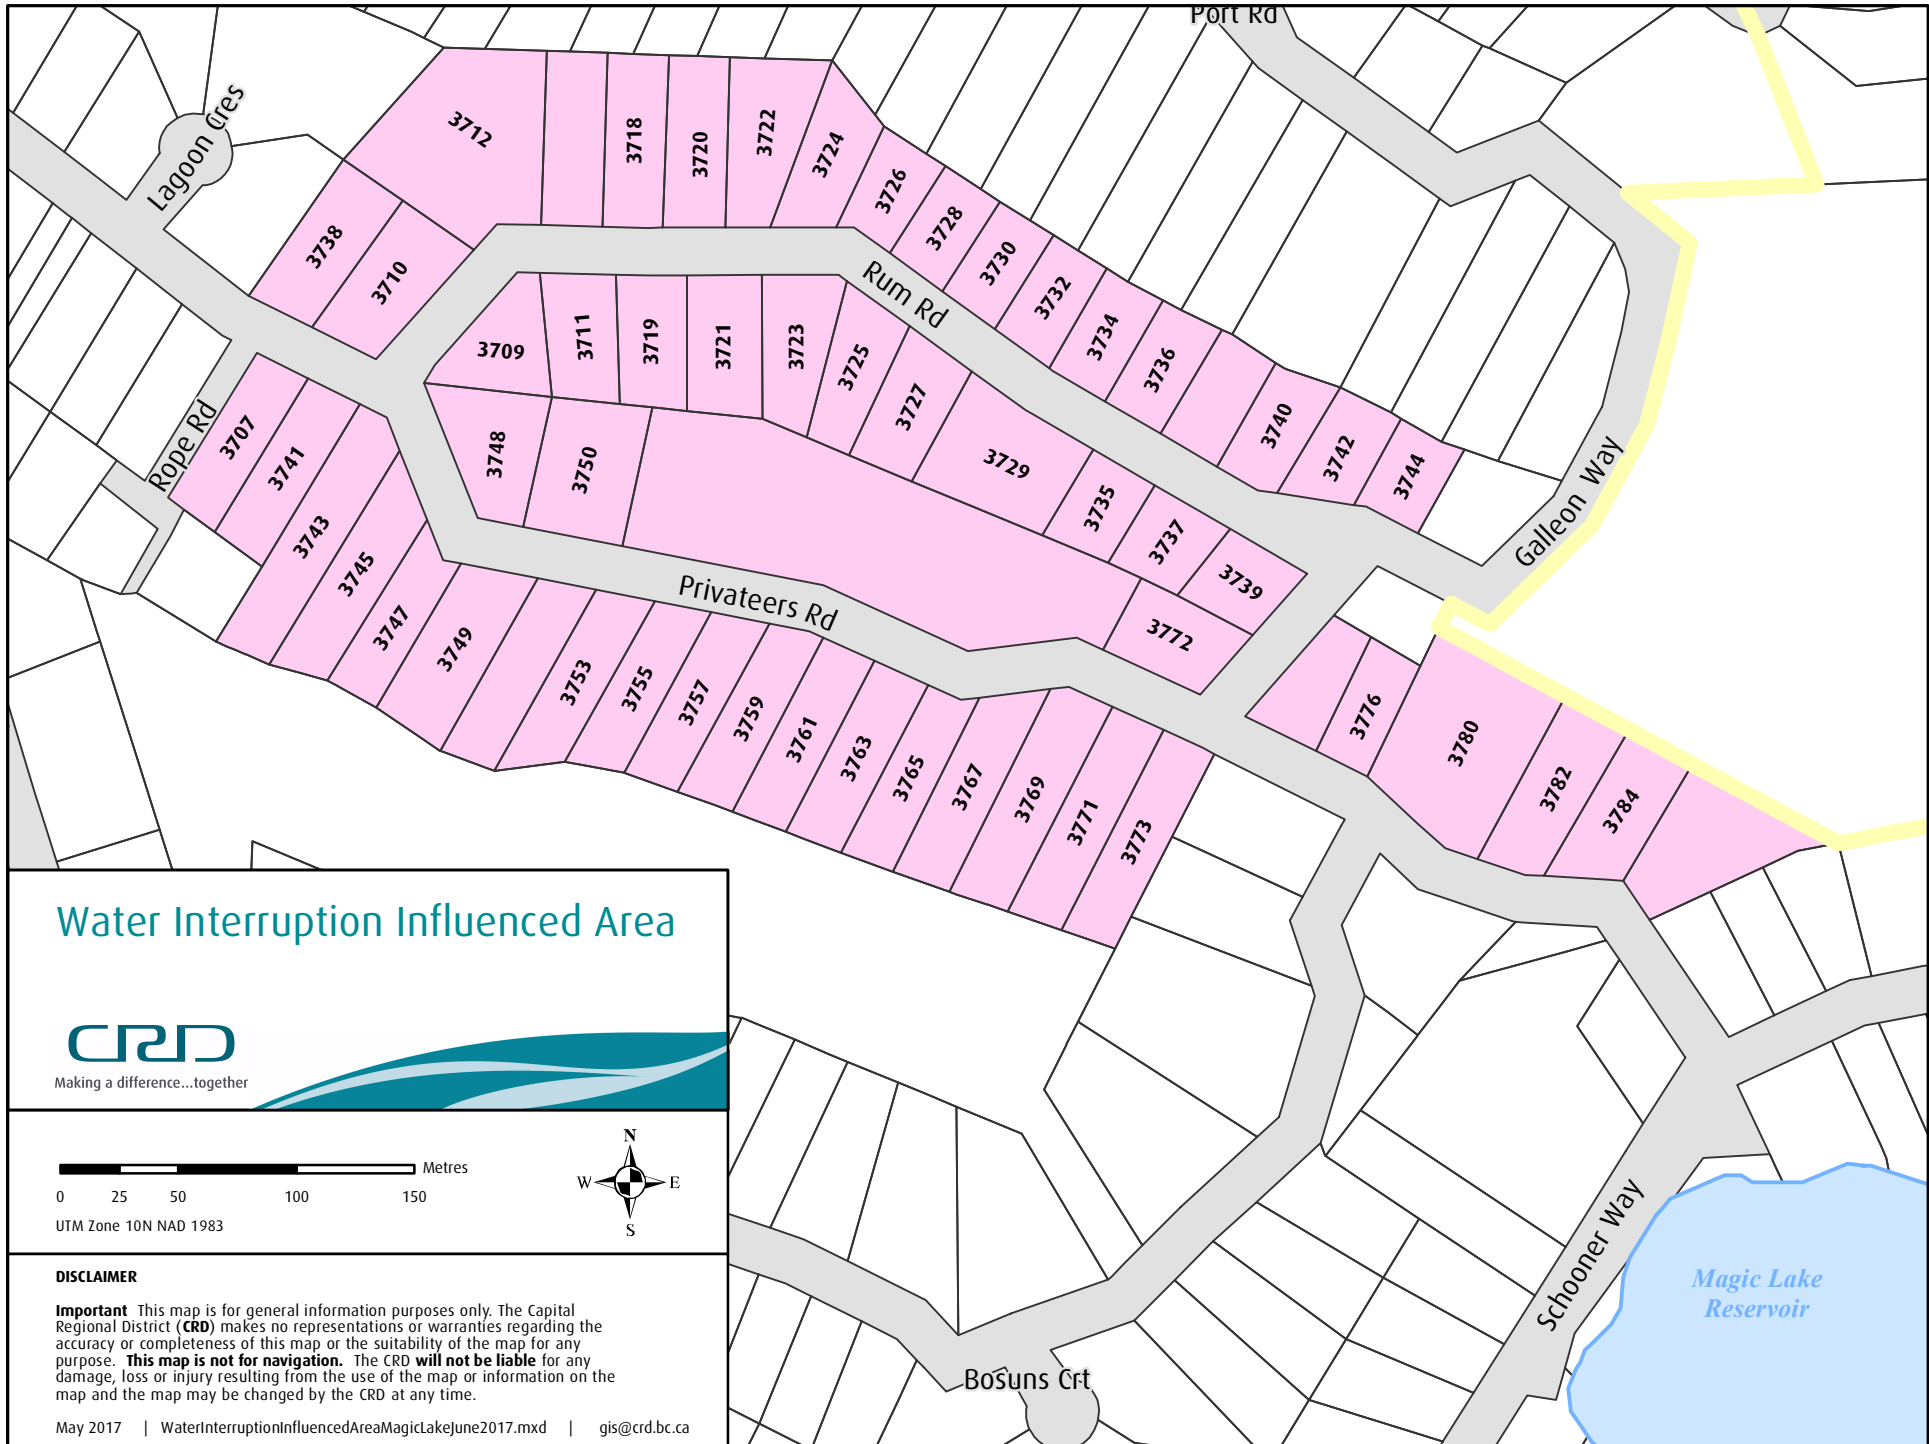

Water Interruption Influenced Area

Making a difference...together

UTM Zone 10N NAD 1983

DISCLAIMER

Important This map is for general information purposes only. The Capital Regional District (CRD) makes no representations or warranties regarding the accuracy or completeness of this map or the suitability of the map for any purpose. **This map is not for navigation.** The CRD will not be liable for any damage, loss or injury resulting from the use of the map or information on the map and the map may be changed by the CRD at any time.