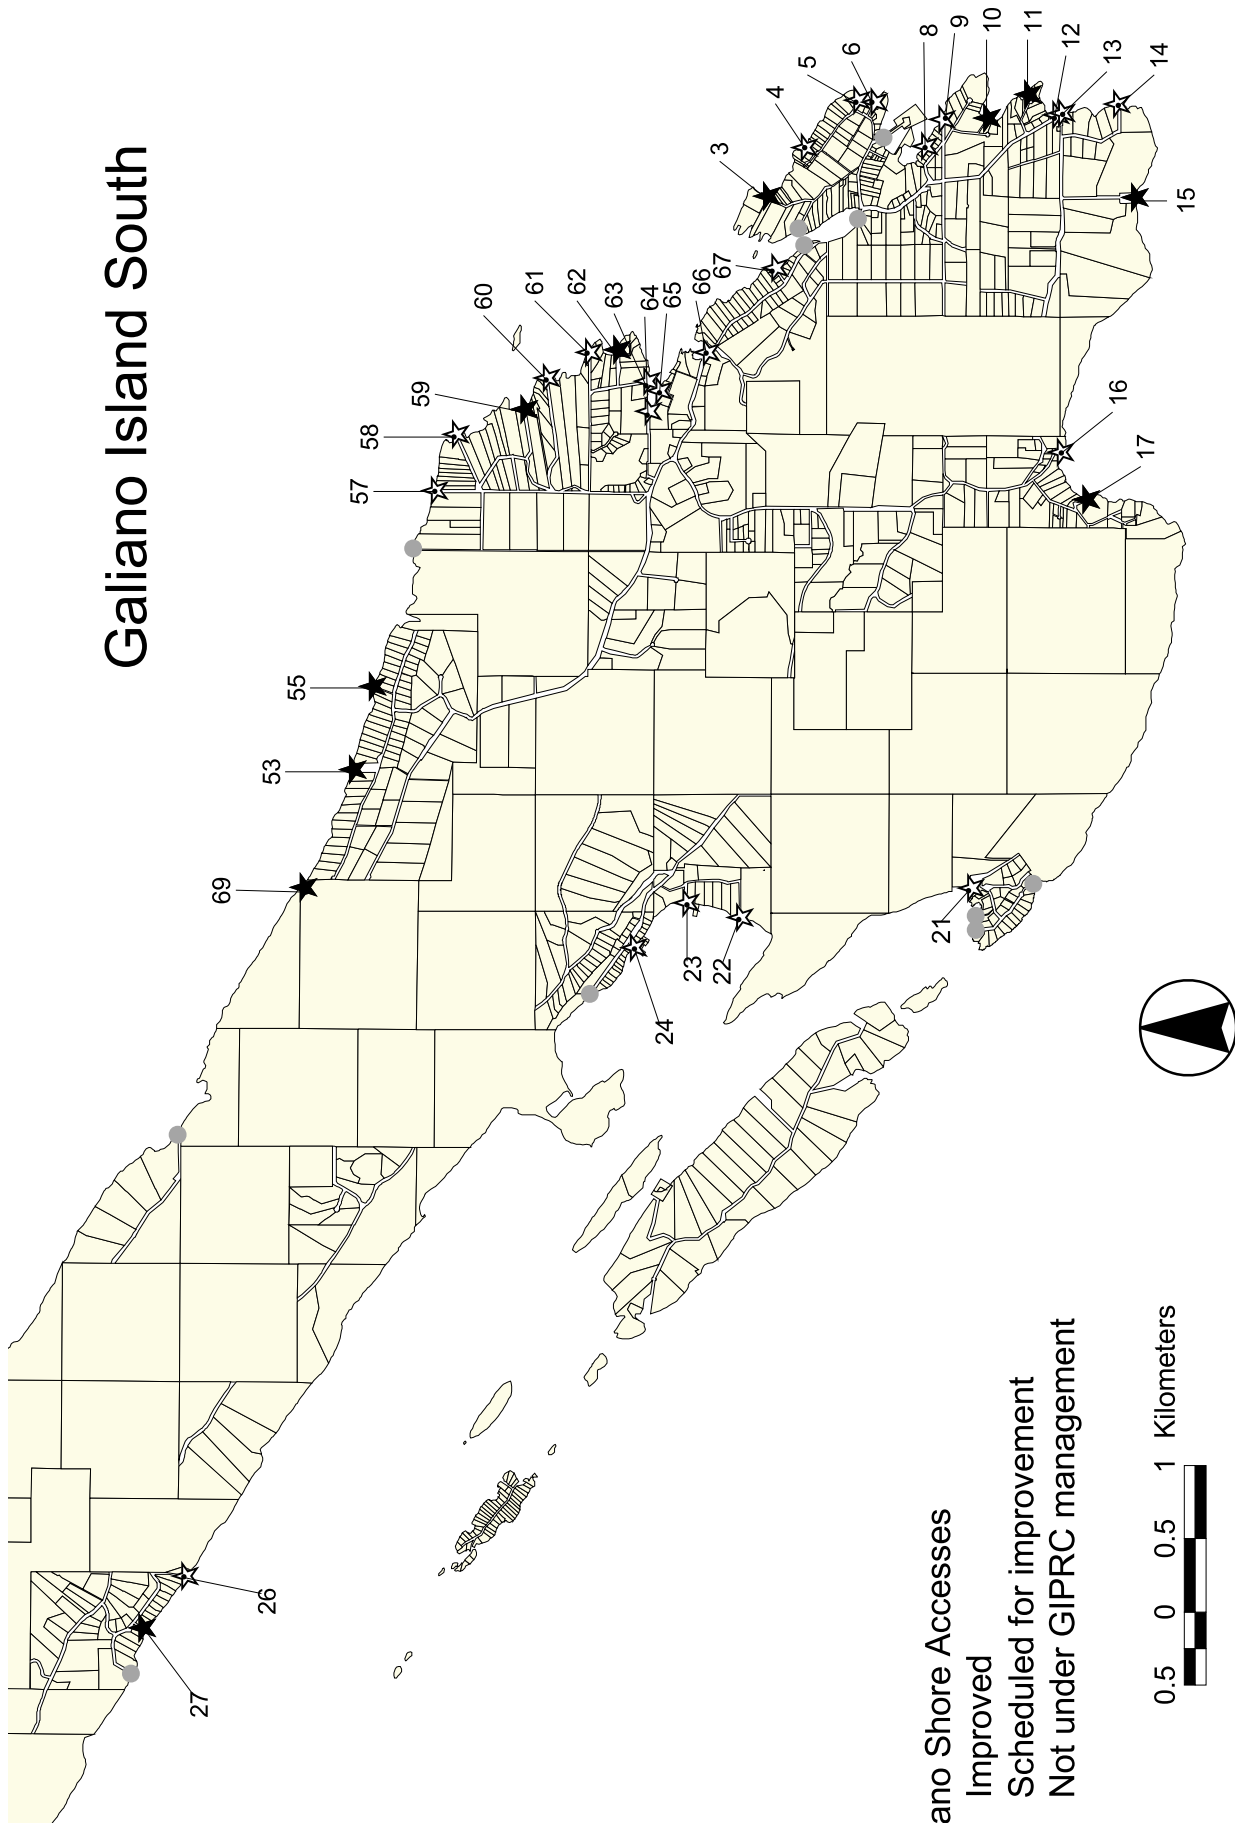

# Galiano Island South

## Galiano Shore Accesses

- ★ Improved
- ☆ Scheduled for improvement
- Not under GIPRC management

Scale: 1:52,000

Prepared by: Galiano Island Parks and Recreation Commission  
August, 2008

Cadastral data courtesy of the Islands Trust  
Projection: UTM 1983, Zone 10