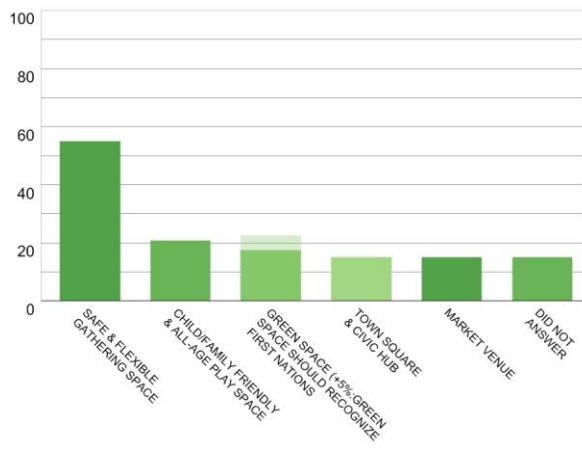

IS THE PARK IMPORTANT TO YOU PERSONALLY?

DO YOU HAVE ADDITIONAL COMMENTS?

WHAT IS THE PARK'S MOST IMPORTANT ROLE?

HOW SHOULD THE PARK BE REDEVELOPED? (5-20 YRS)

HOW MANY PEOPLE RESPONDED TO THE SURVEY?

WHO RESPONDED TO THE SURVEY?