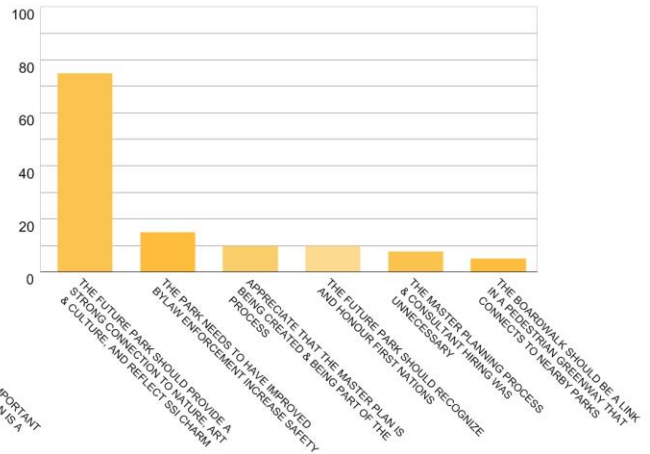

IS THE PARK IMPORTANT TO YOU PERSONALLY?

DO YOU HAVE ADDITIONAL COMMENTS?

WHAT IS THE PARK'S MOST IMPORTANT ROLE?

HOW SHOULD THE PARK BE REDEVELOPED? (5-20 YRS)

HOW MANY PEOPLE RESPONDED TO THE SURVEY?

WHO RESPONDED TO THE SURVEY?