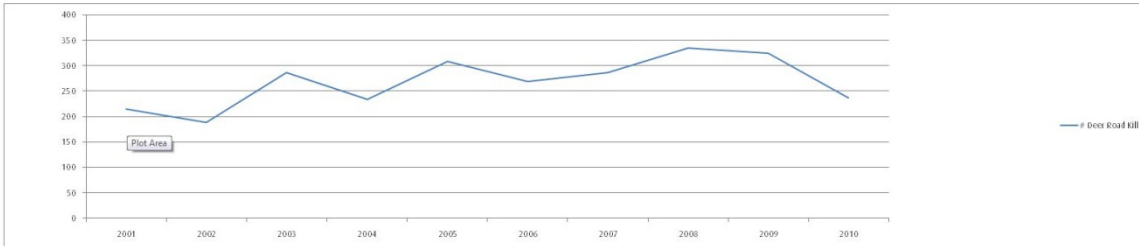

Recorded Road Kill in the CRD by Mot From 2001-2010													
Central Saanich	Colwood	Sooke	Salt Spring Island	Esquimalt	Gulfano Island	Langford	Malahat	Pender Island	Saanich	Saturna Island	Sydney	Victoria	View Royal
2	20	372	652	1	131	291	1	207	49	49	24	515	20