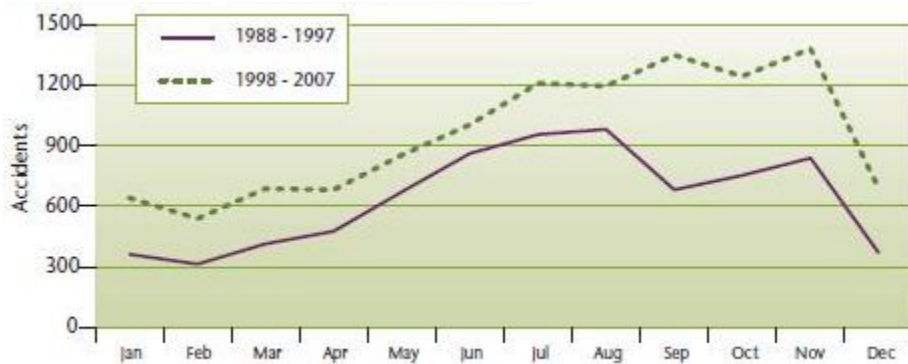

Monthly Deer Accidents on Vancouver Island