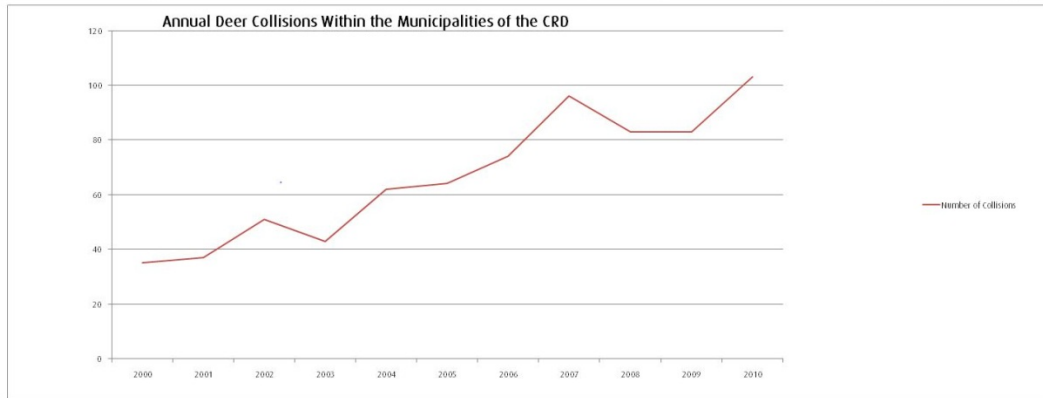

APPENDIX B – Deer Collision Statistics

Annual Deer Collisions Within the Municipalities of the CRD												
Year	2000	2001	2002	2003	2004	2005	2006	2007	2008	2009	2010	Total
Number of Collisions	35	37	51	43	62	64	74	96	83	83	103	731

Regional Comparison of Total Annual Deer Accidents

6-12 WARS 1988-2007 – Wildlife Accident Reporting and Mitigation in British Columbia – Special Annual Report

Region 1: Vancouver Island

Region 2: Lower Mainland