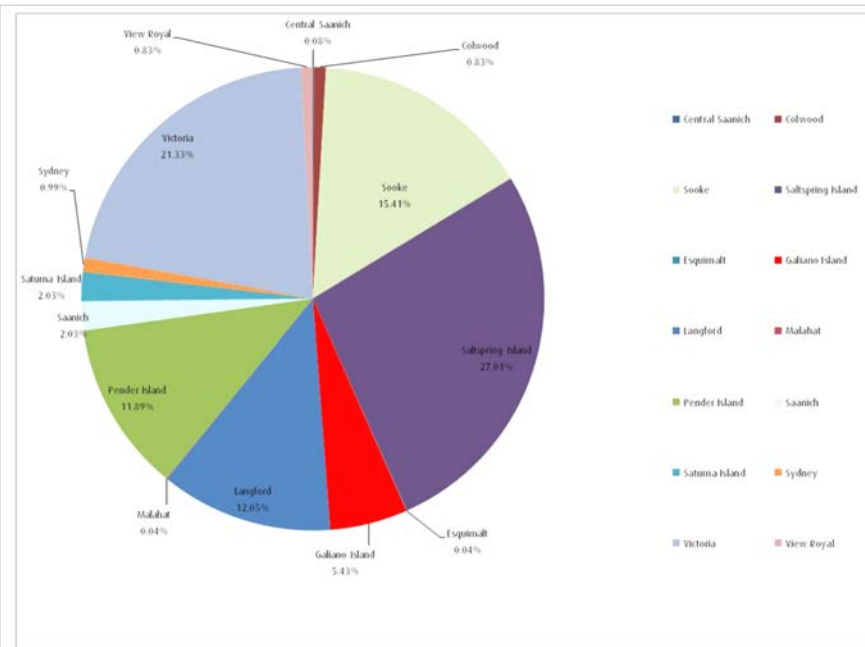

Accident Clean-Up		
Animal Size	Animal Example	Cost Estimate
Small	fox, porcupine, skunk	$25
Medium	bear, cougar, deer, mountain sheep	$100
Large	caribou, elk, moose	$350