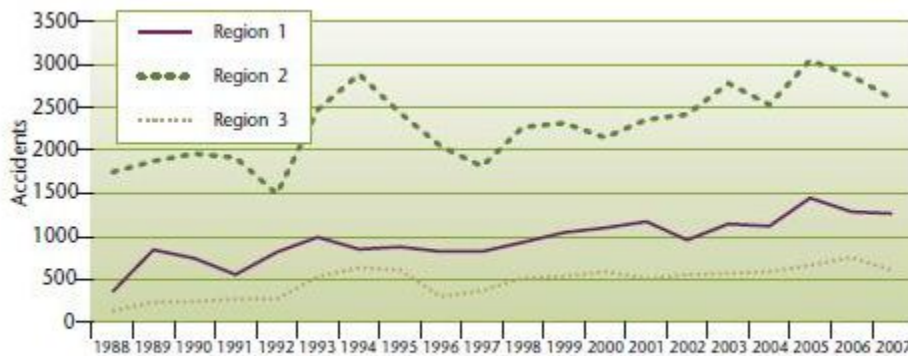

APPENDIX B – Deer Collision Statistics

Annual Deer Collisions Within the Municipalities of the CRD												
Year	2000	2001	2002	2003	2004	2005	2006	2007	2008	2009	2010	Total
Number of Collisions	35	37	51	43	62	64	74	96	83	83	103	731

Regional Comparison of Total Annual Deer Accidents

6-12 WARS 1988-2007 – Wildlife Accident Reporting and Mitigation in British Columbia – Special Annual Report

Region 1: Vancouver Island

Region 2: Lower Mainland

Region 3: Thompson River

Monthly Deer Accidents on Vancouver Island

Appendix B – Deer Collision Statistics
Page 2

Deer Collisions 2000-2010 By Municipality Reported to ICBC												
Langford	Colwood	Victoria	Highlands	Central Saanich	Metchesin	Saanich	Sooke	View Royal	Oak Bay	Esquimalt	North Saanich	Total
99	47	15	2	61	46	338	75	17	18	3	24	745