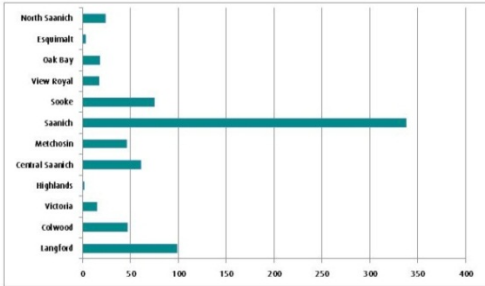

Regional Comparison of Total Annual Deer Accidents

6-12 WARS 1988-2007 – Wildlife Accident Reporting and Mitigation in British Columbia – Special Annual Report

Region 1: Vancouver Island

Region 2: Lower Mainland

Region 3: Thompson River

Monthly Deer Accidents on Vancouver Island

Appendix B – Deer Collision Statistics
Page 2

Deer Collisions 2000-2010 By Municipality Reported to ICBC												
Langford	Colwood	Victoria	Highlands	Central Saanich	Metchesin	Saanich	Sooke	View Royal	Oak Bay	Esquimalt	North Saanich	Total
99	47	15	2	61	46	338	75	17	18	3	24	745