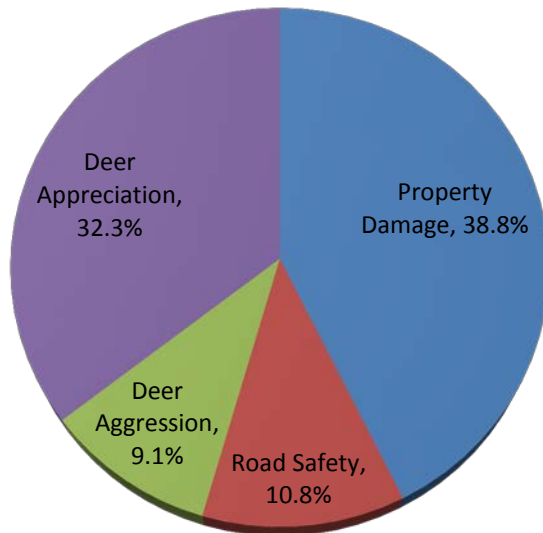

Appendix C - Community Feedback

Categories	Responses	
Property Damage	242	38.8%
Road Safety	67	10.8%
Deer Aggression	57	9.1%
Deer Appreciation	201	32.3%
Total Responses	623	

Number of responses with
Deer Management
Recommendations: 266

*Note: These submissions are
already included in the above total*

Deer Management Public Input

Note: this analysis includes input from areas outside the CRD