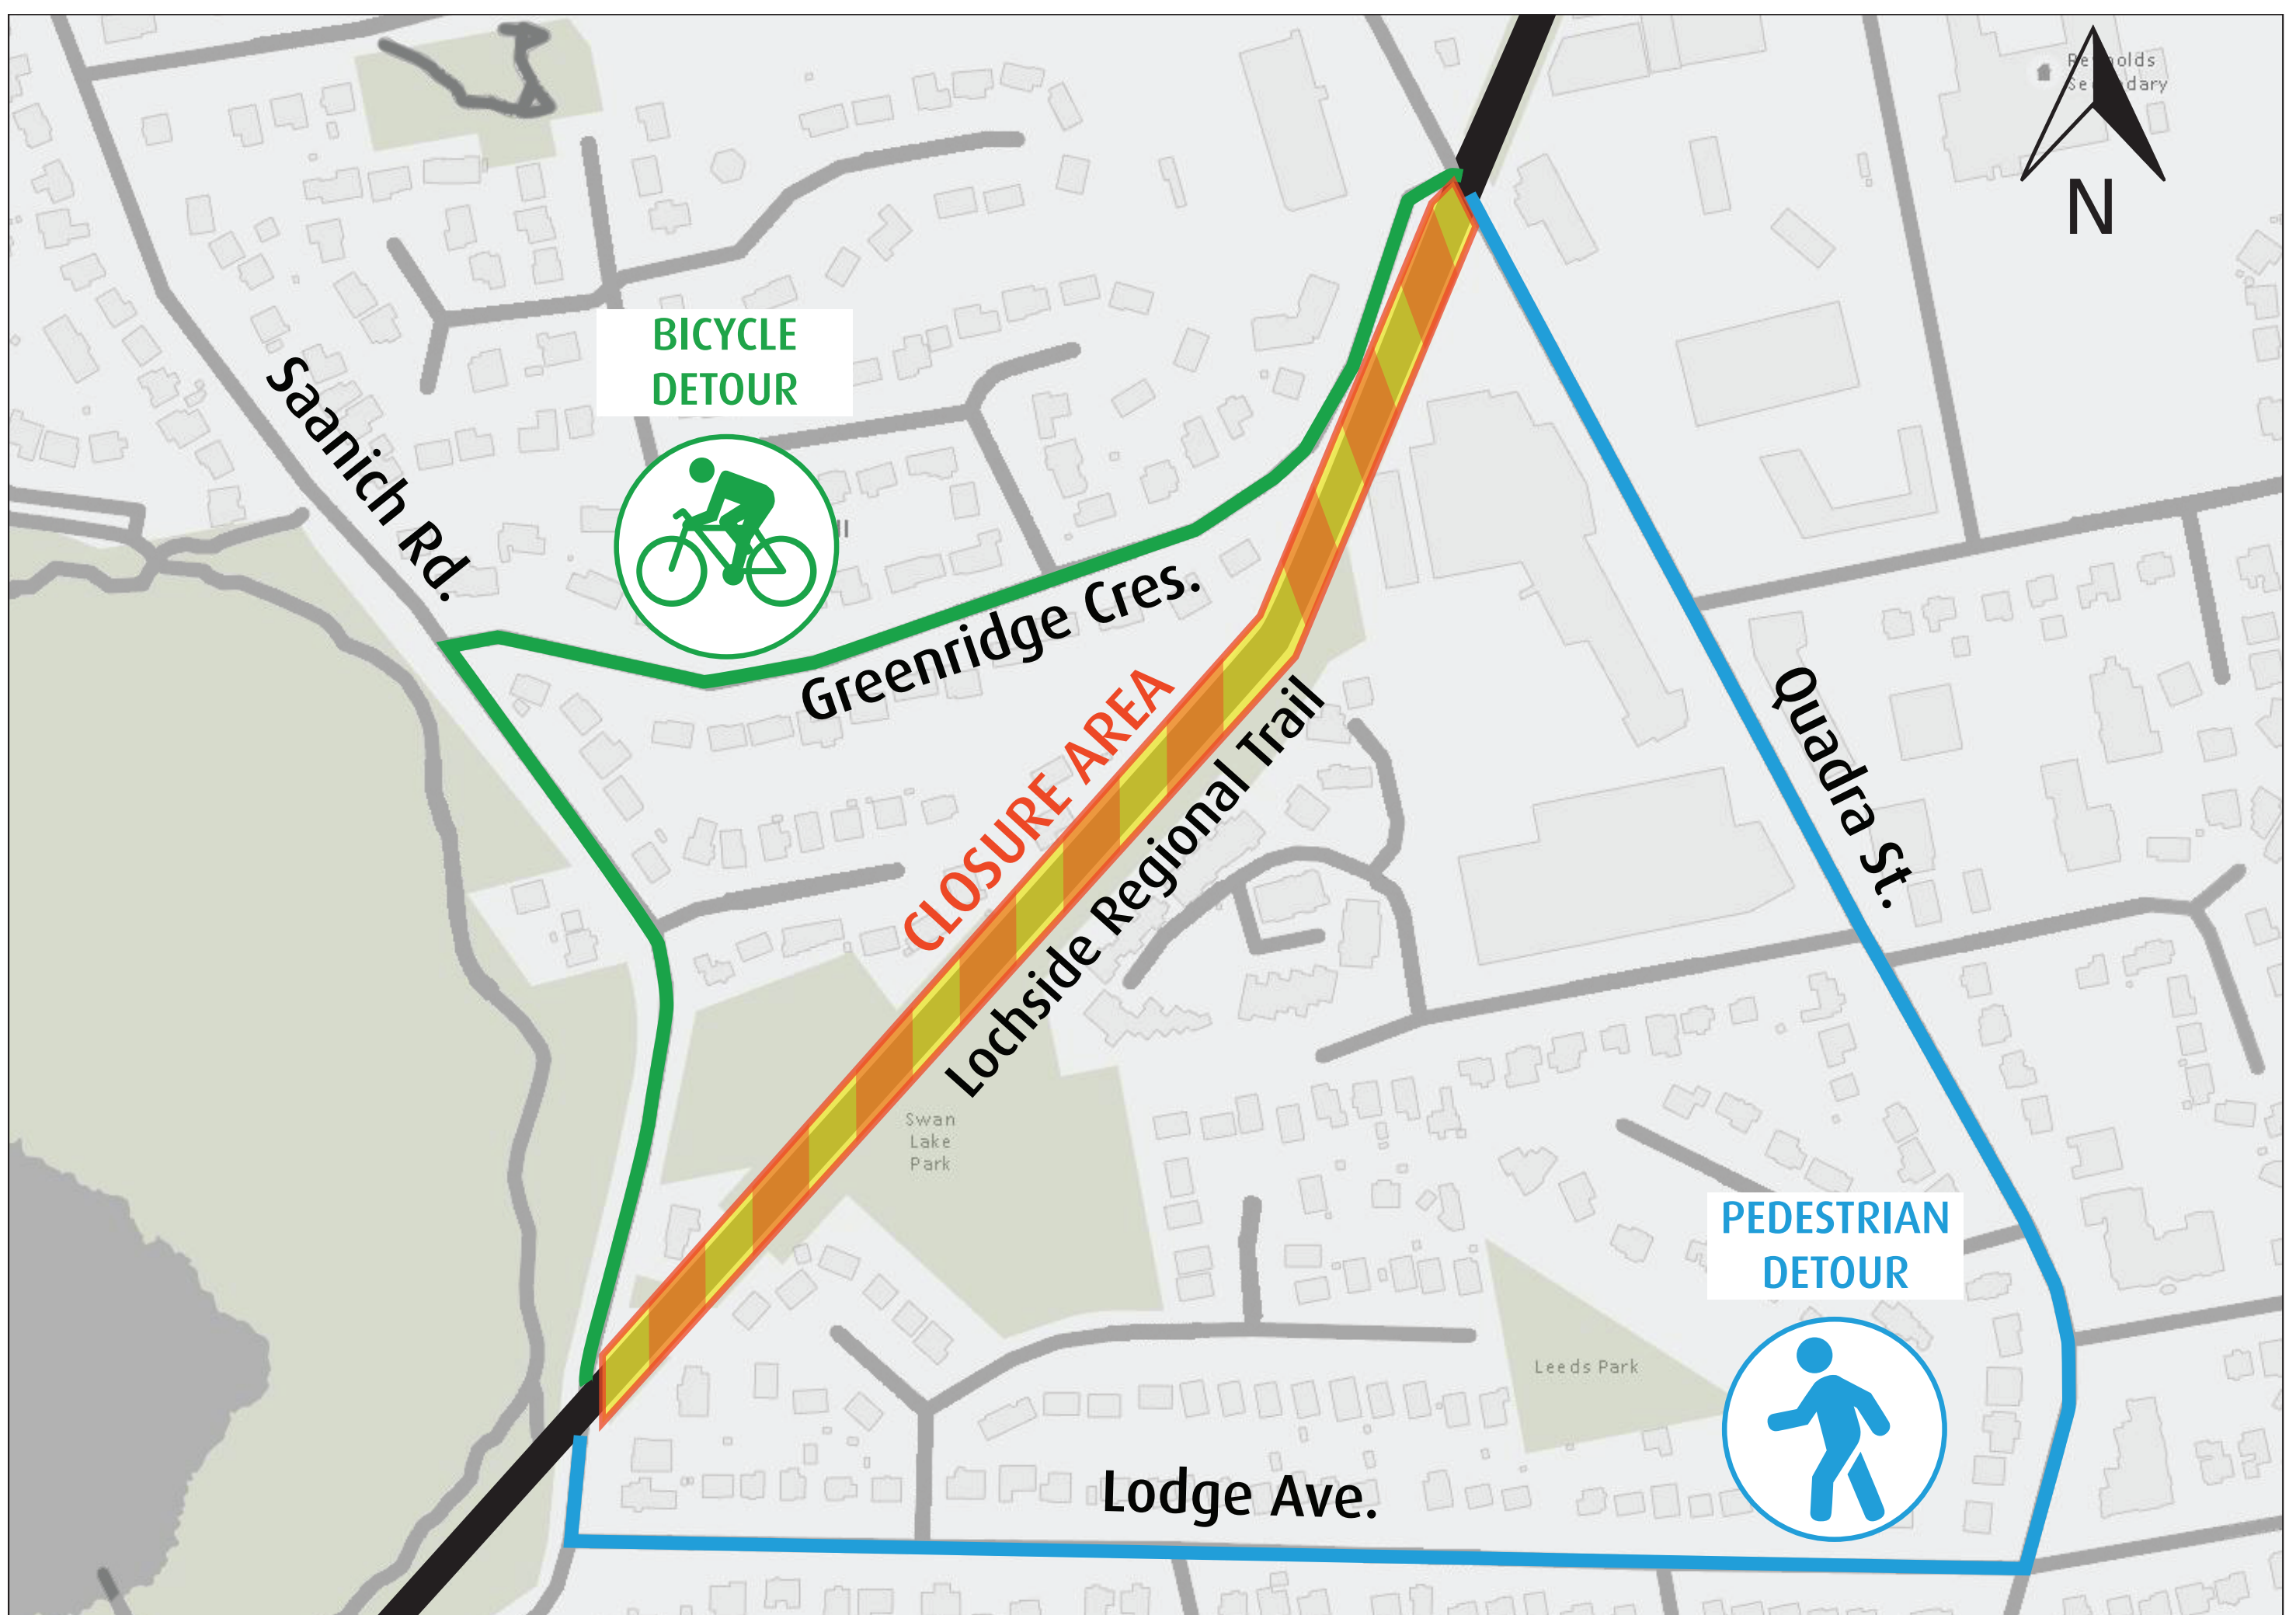

Swan Trestle CLOSED

CLOSED SEPT 16-OCT 11, 2019 FOR REPAIRS

Please follow suggested detour route.

We appreciate your cooperation and patience.

250.478.3344 | crdparks@crd.bc.ca | www.crd.bc.ca/parks | [@crd_bc](https://twitter.com/crd_bc)