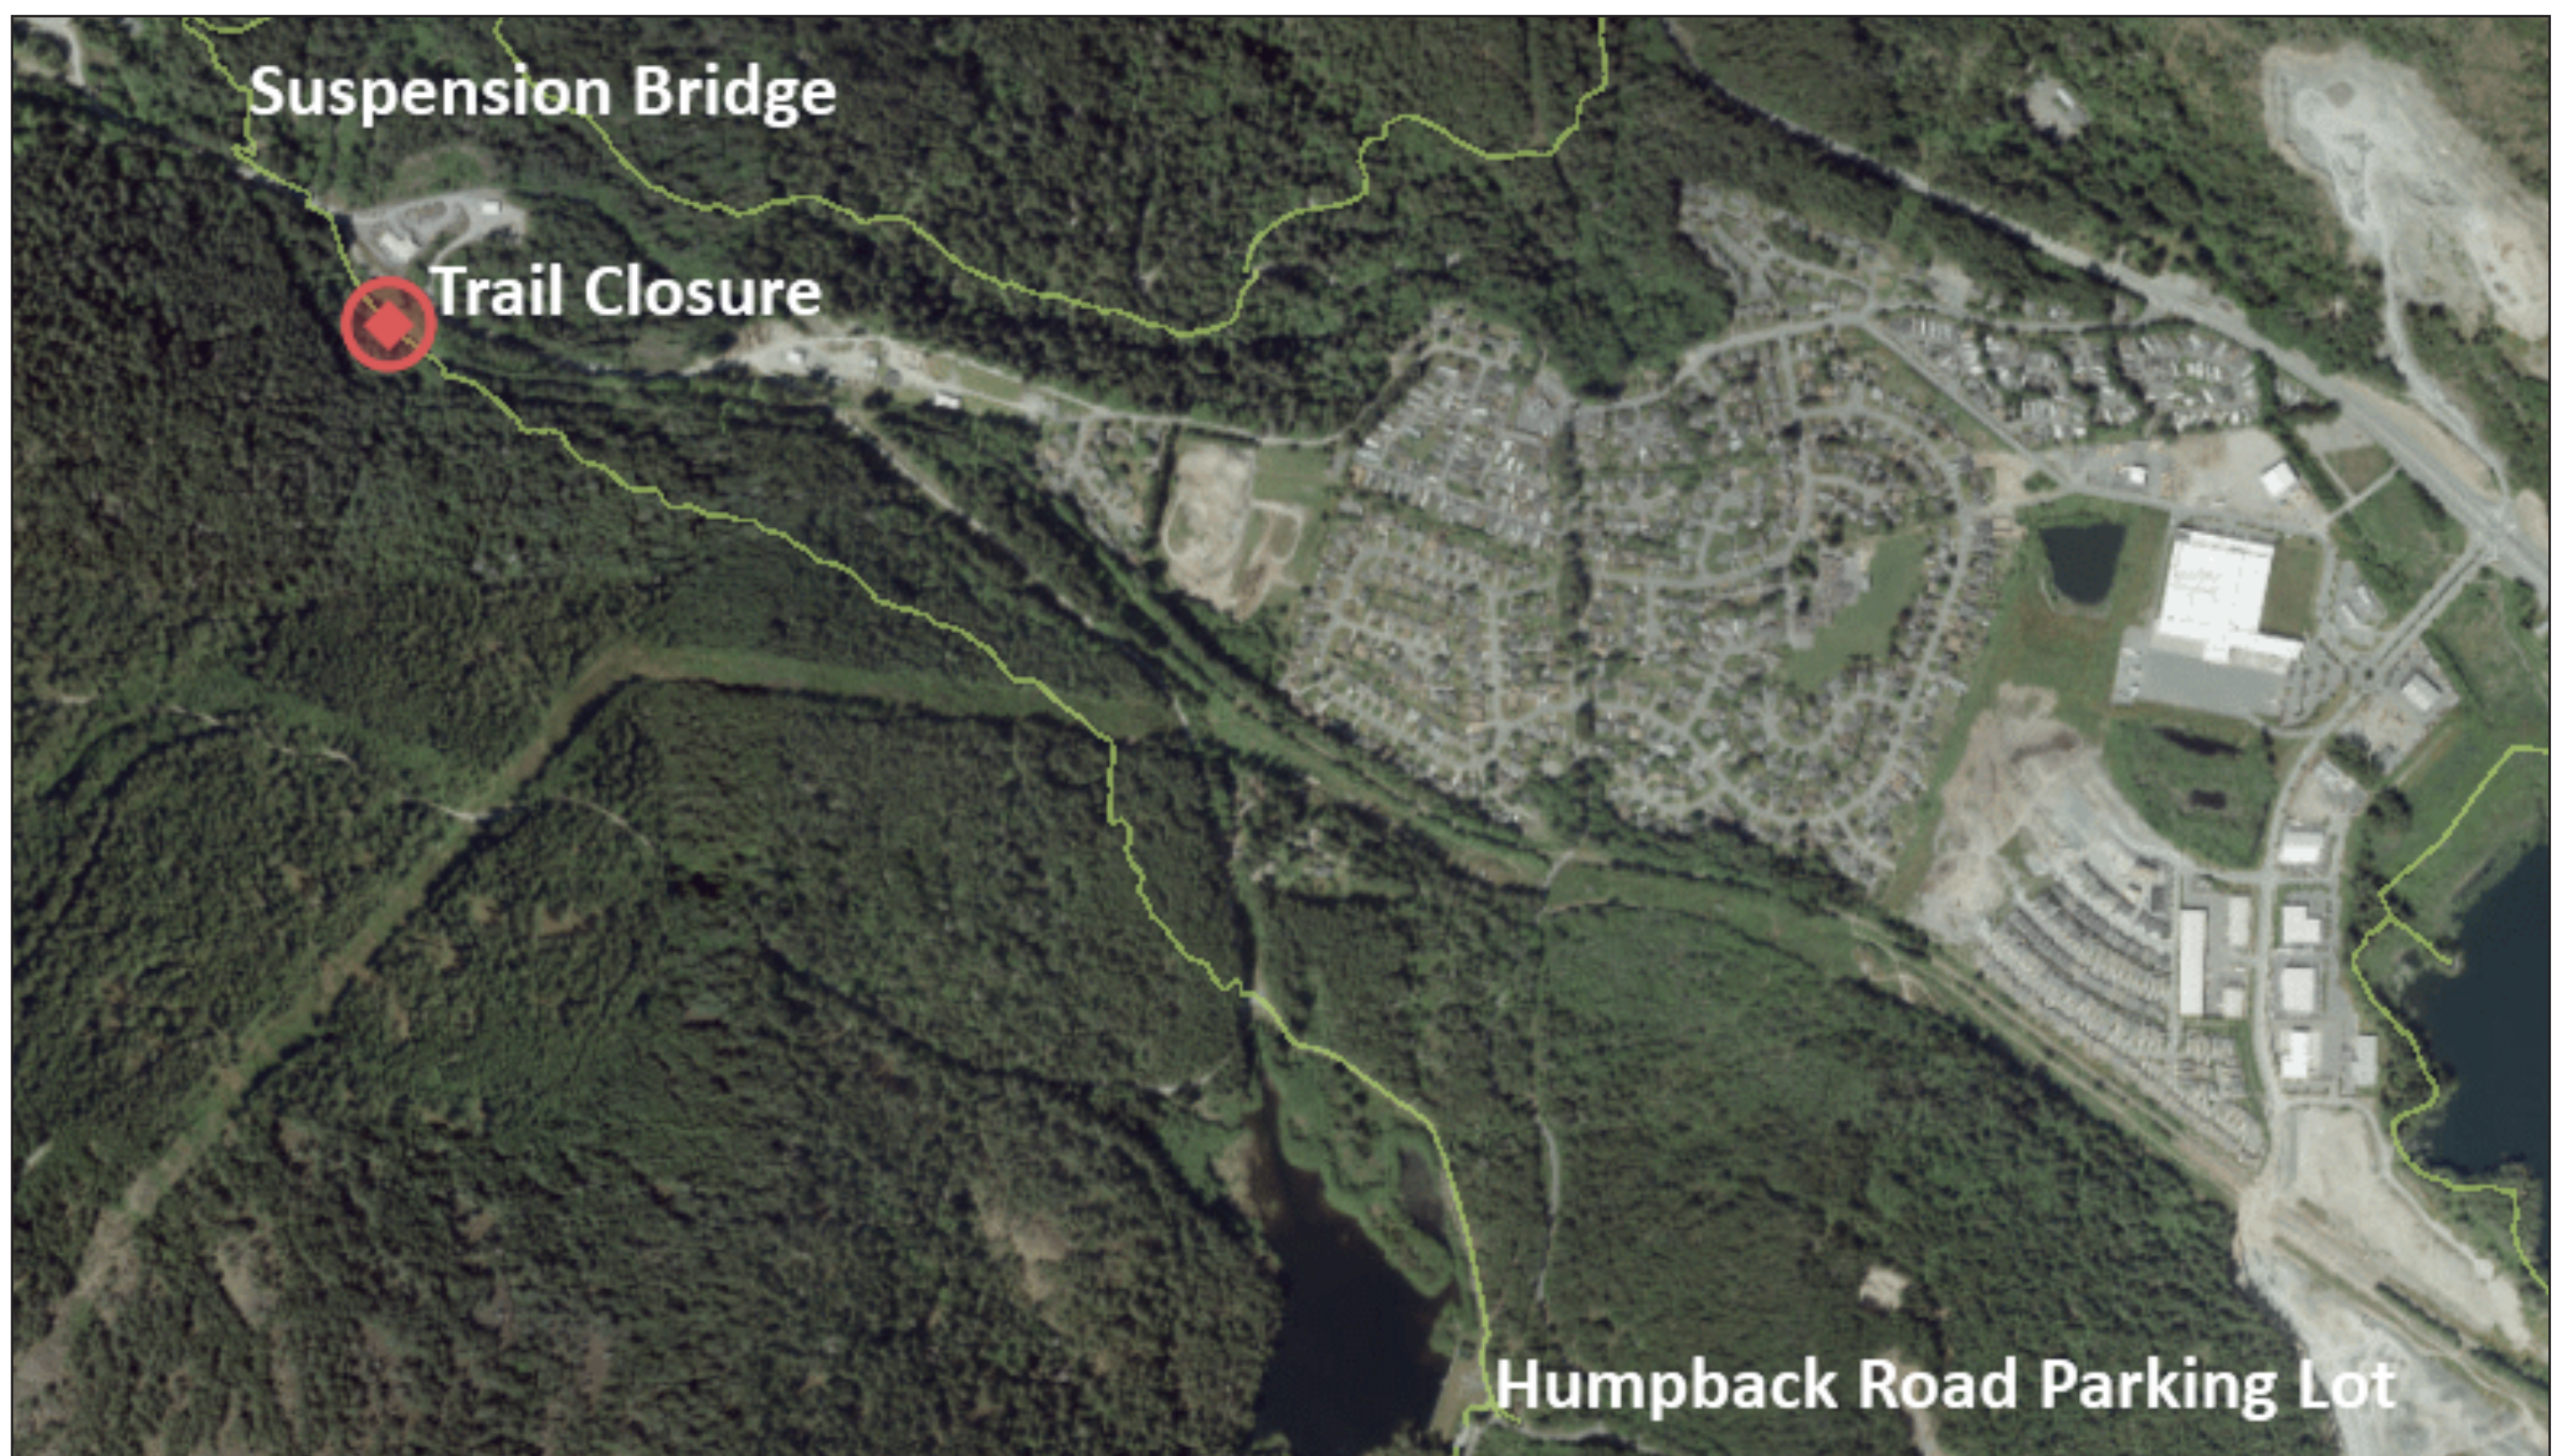

TRAIL CLOSURE

July 17-August 14, 2019

Closure between Waugh Creek Viewpoint and Suspension Bridge

Temporary closure for slope repairs near Waugh Creek viewing platform.

Please use caution near equipment and crews.