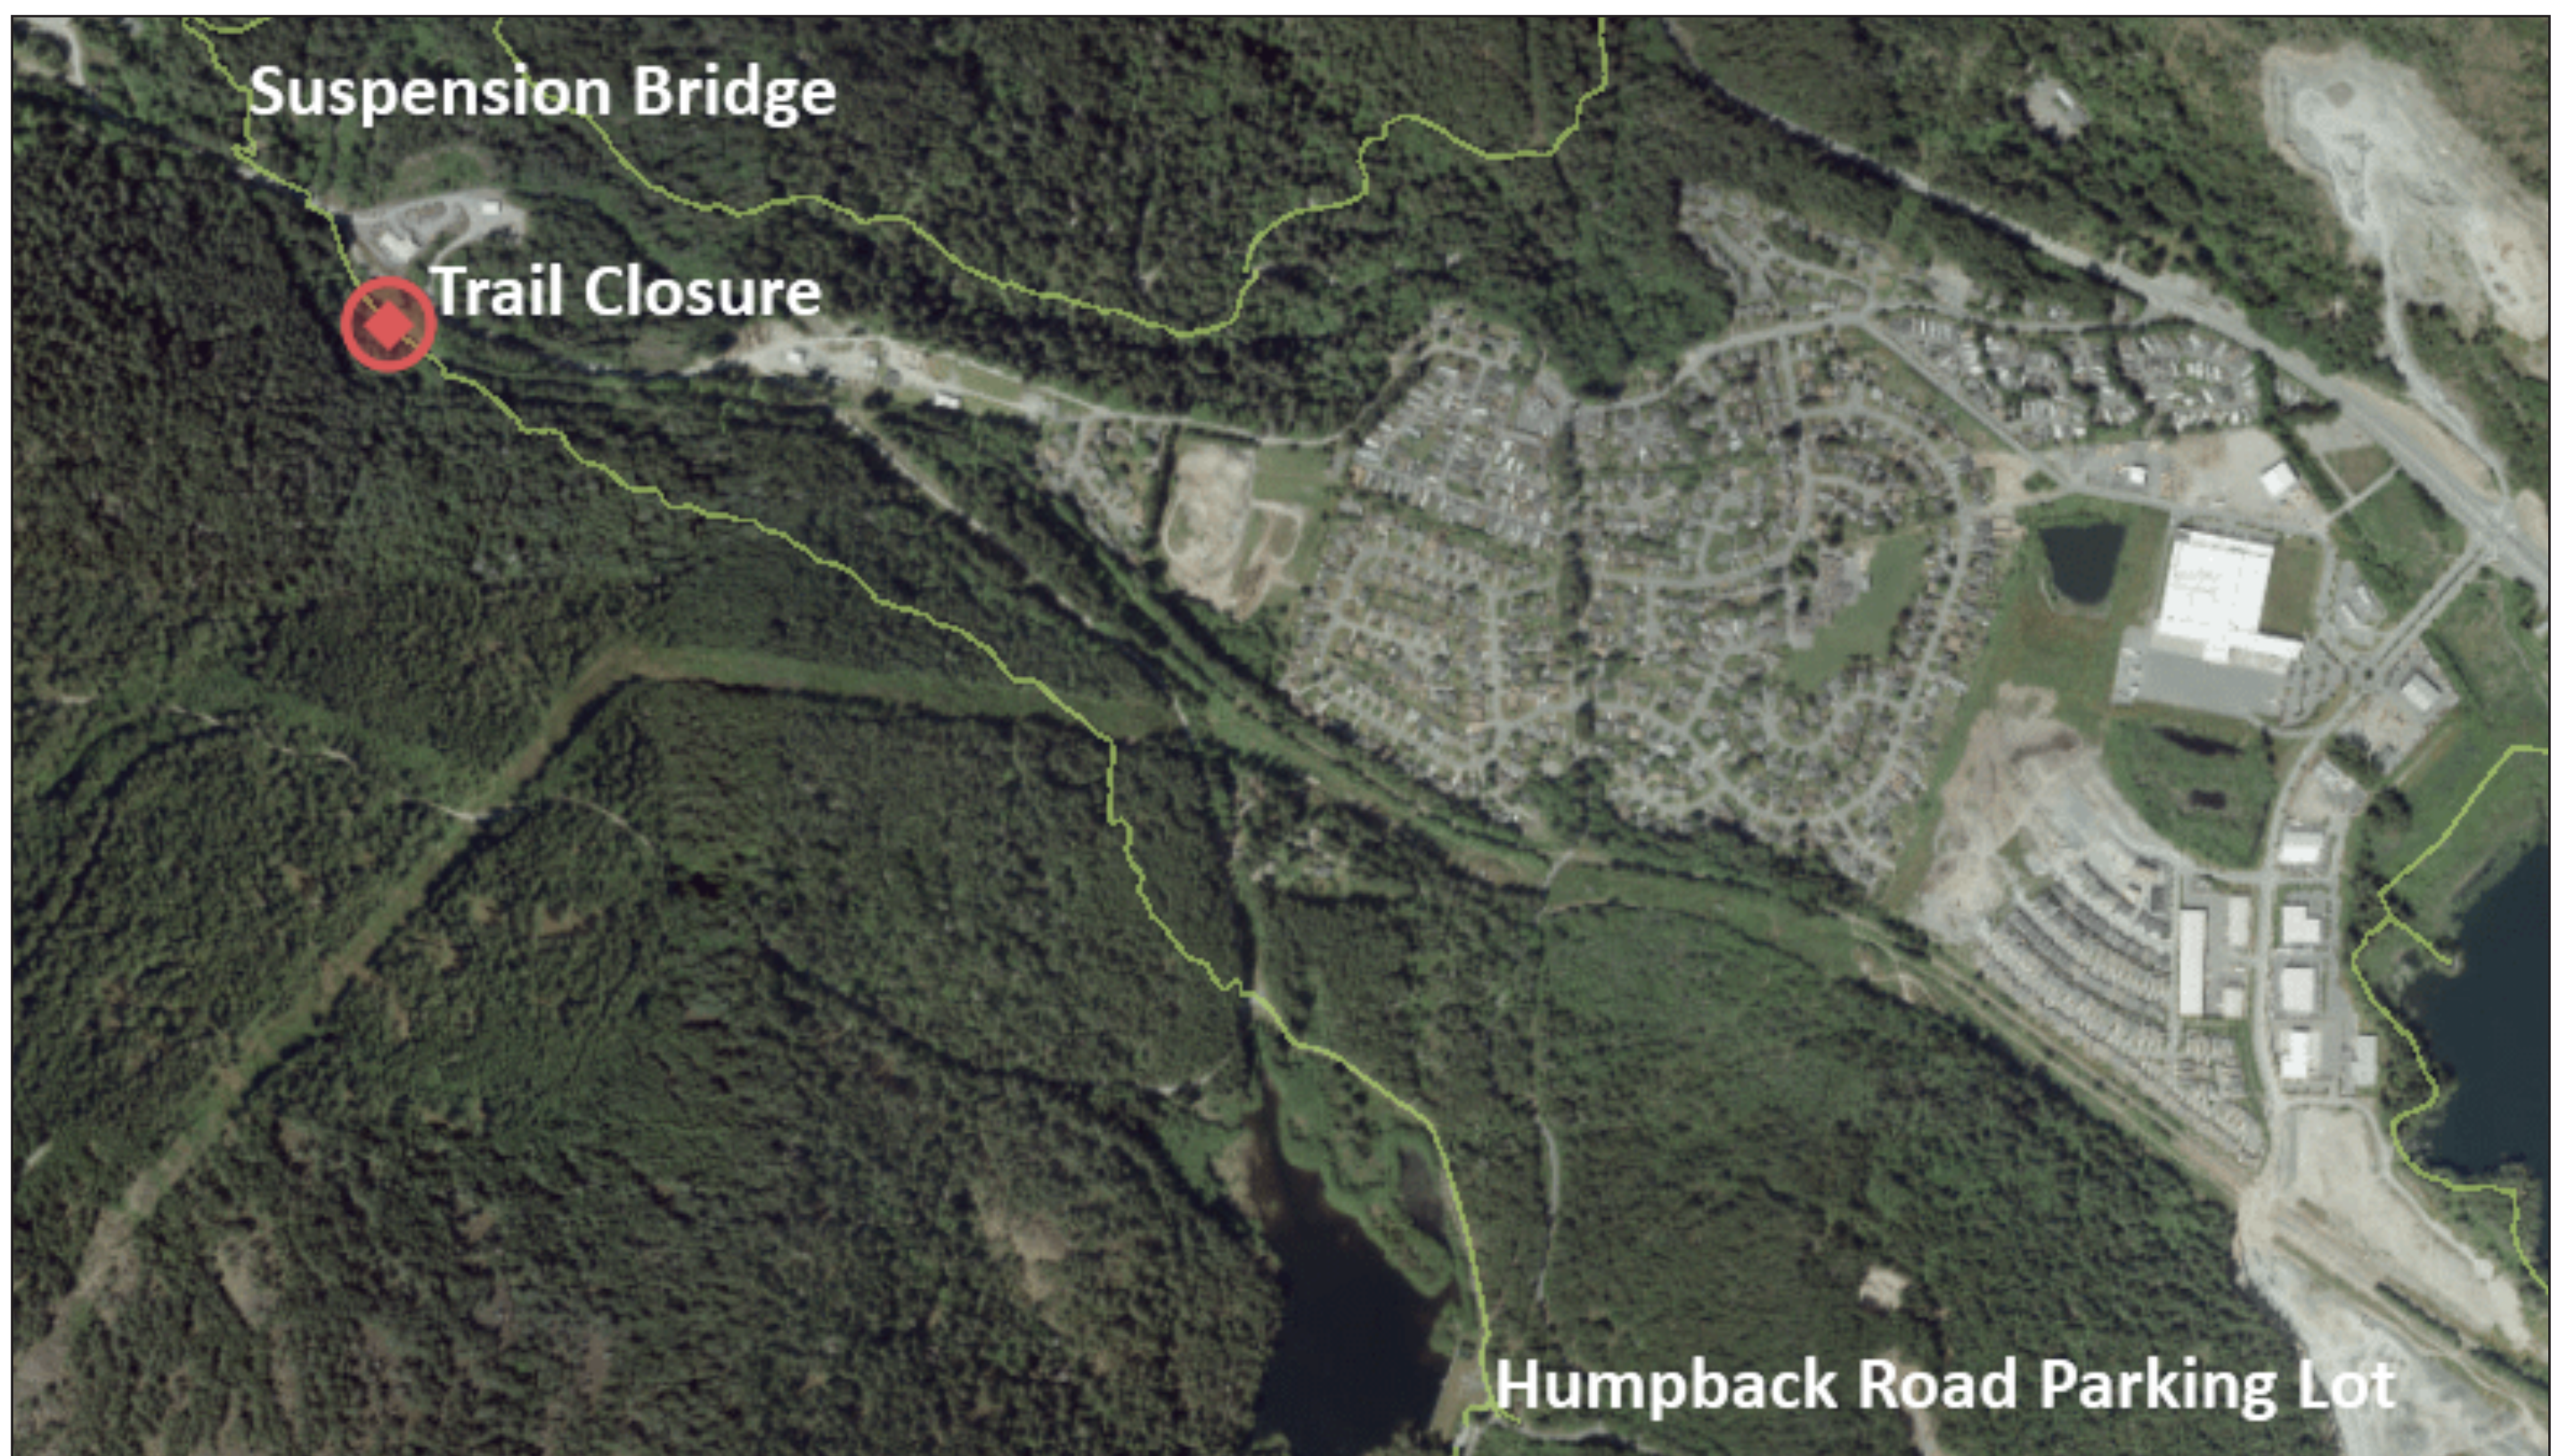

# TRAIL CLOSURE

## Closure between Waugh Creek Viewpoint and Suspension Bridge

Temporary closure due to landslide near Waugh Creek viewing platform.

**Please use caution near equipment and crews.**