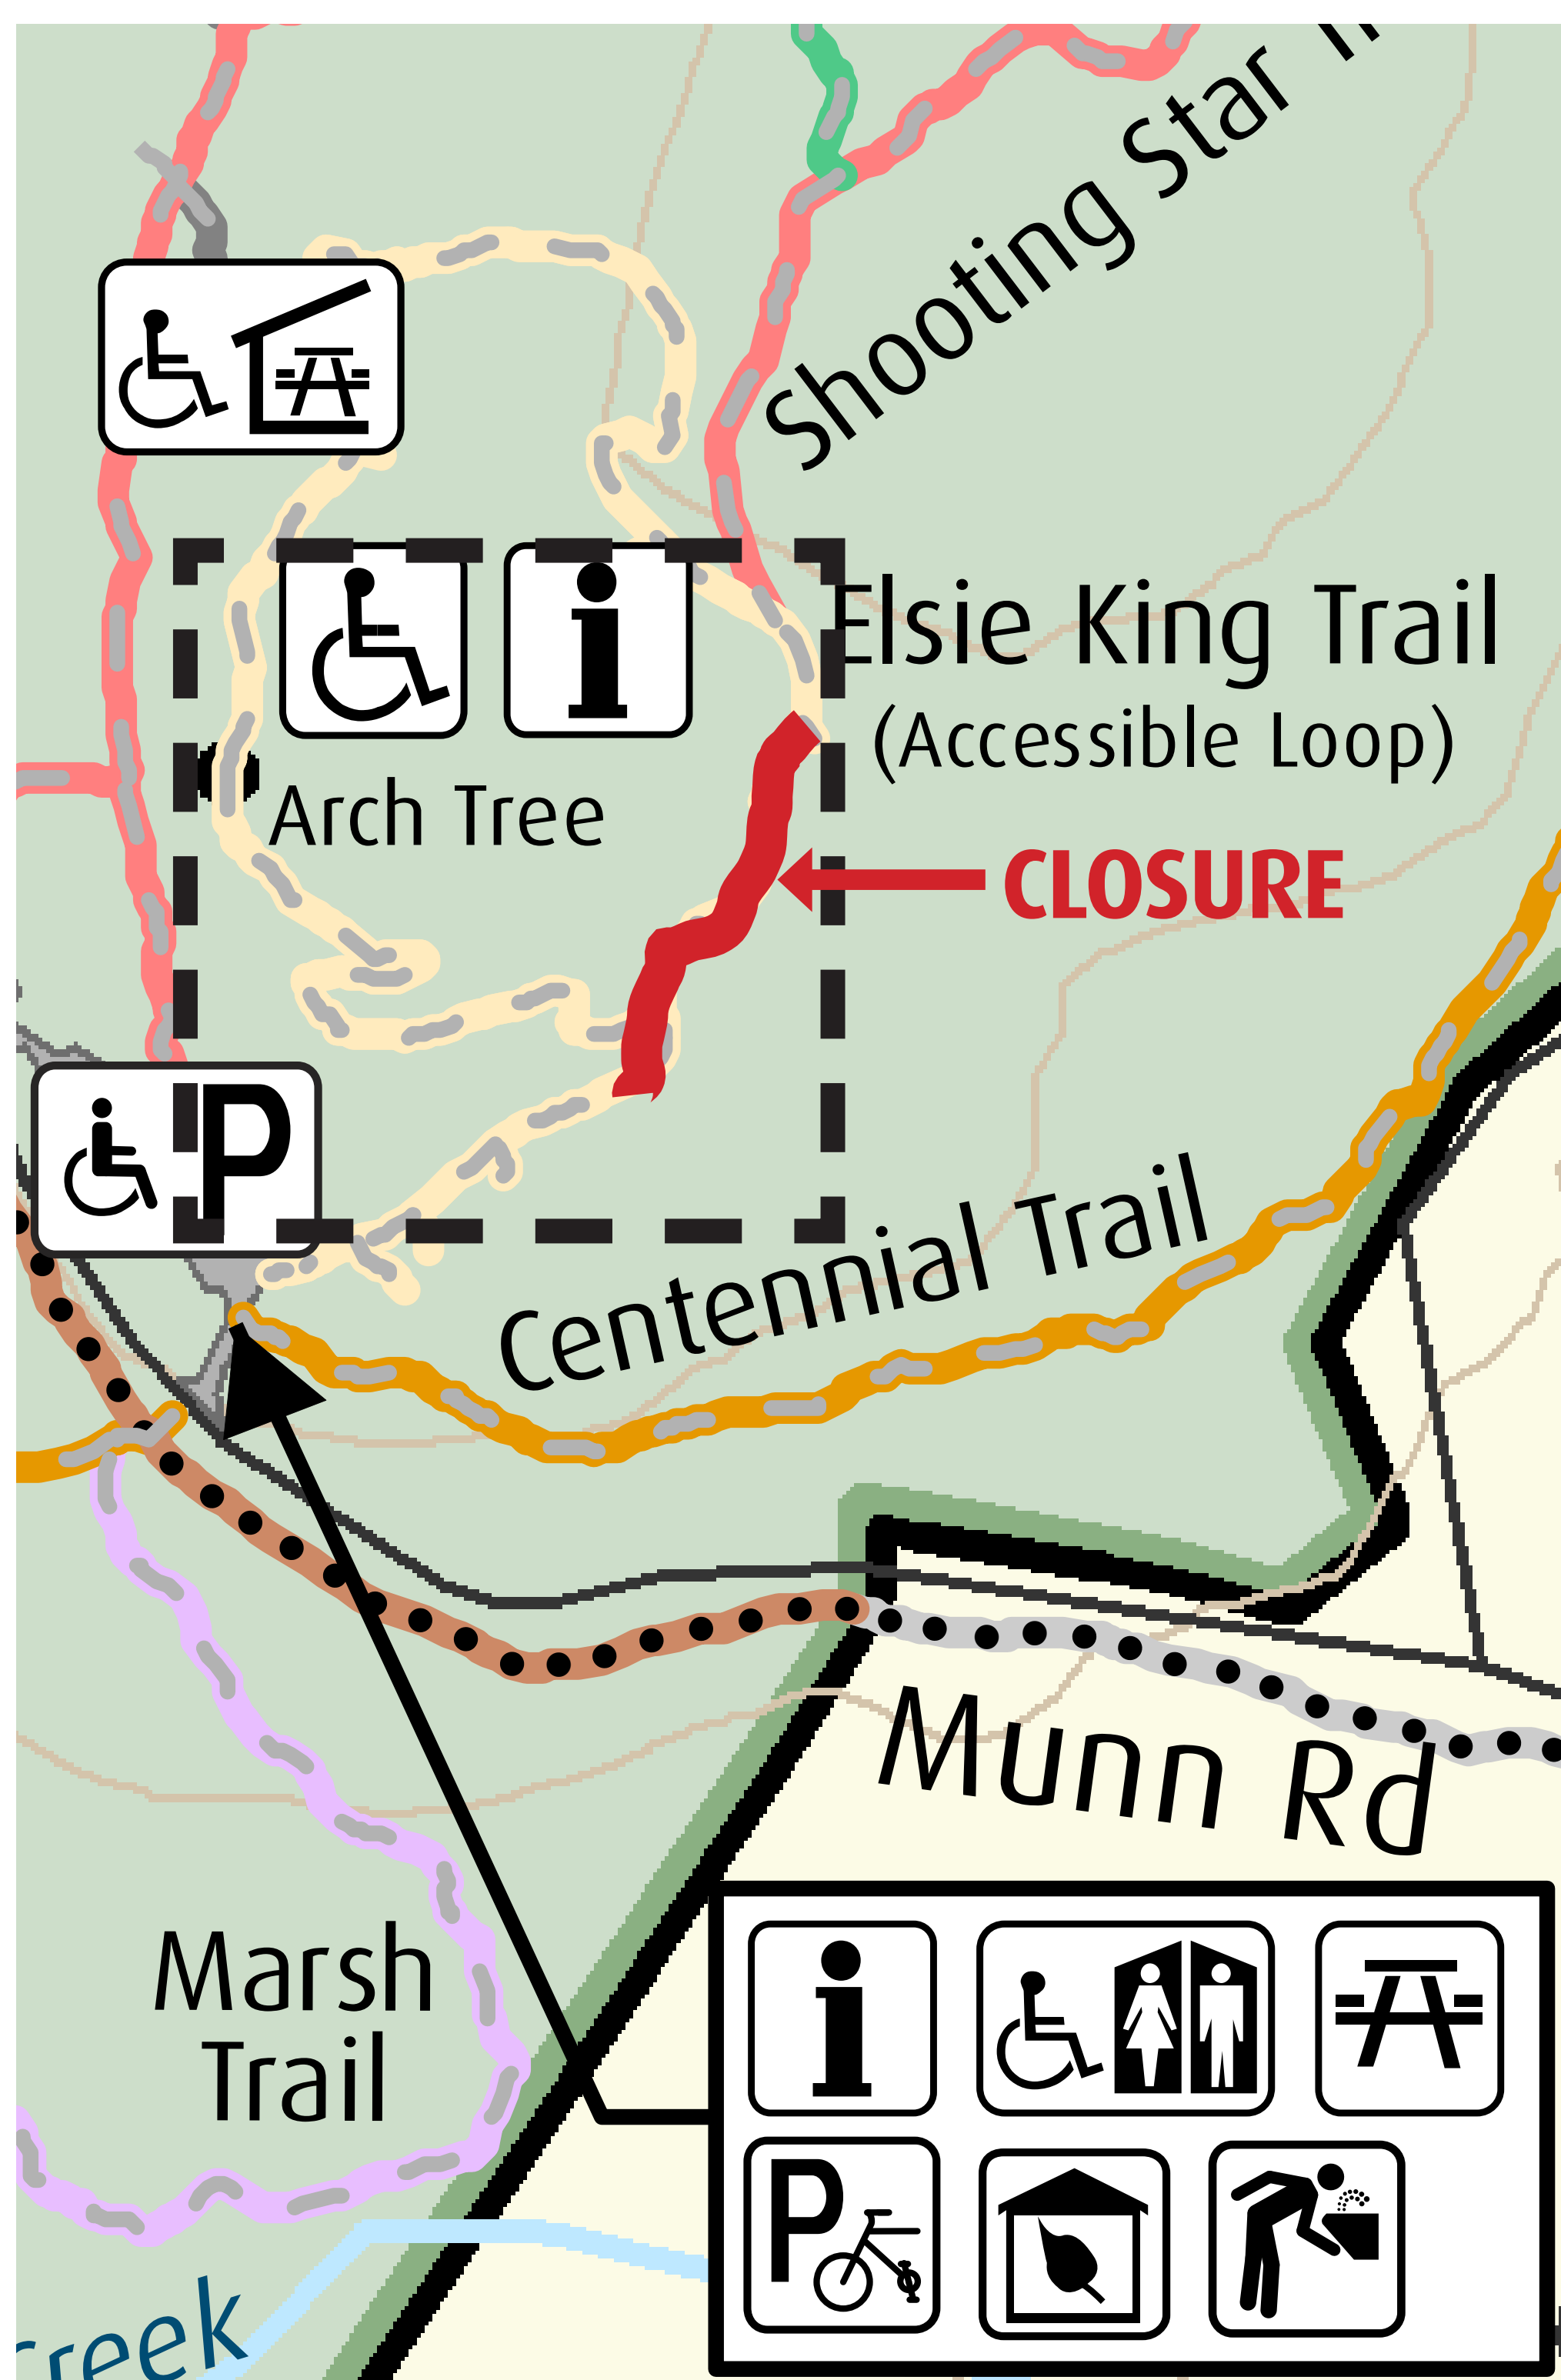

Trail Closure

NOVEMBER 27 TO DECEMBER 8, 2017

Elsie King Trail Upgrades

Elsie King Trail closed temporarily from main entrance to bridge. Staff are replacing this section of boardwalk with gravel. Access the trail from Shooting Star.

Use caution around equipment and crews.