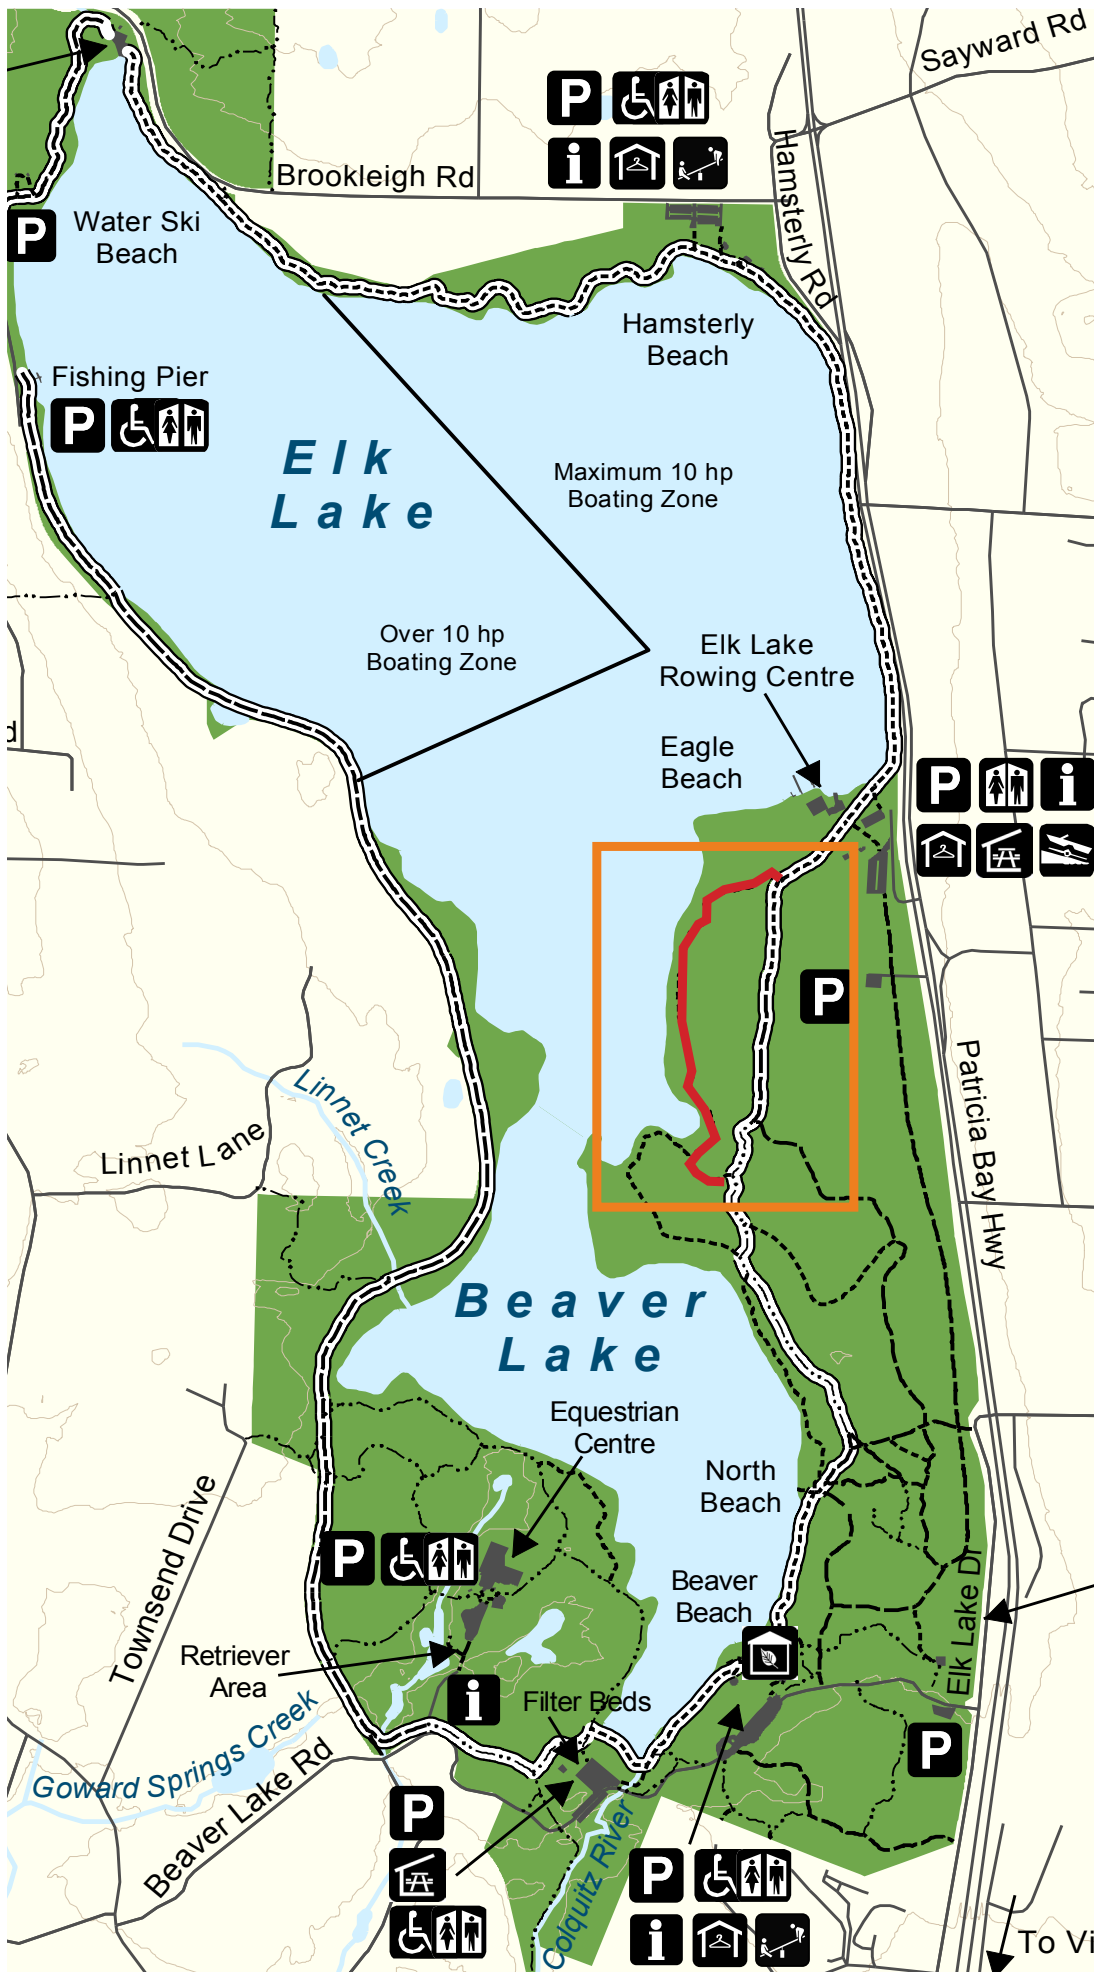

PUBLIC ADVISORY

Temporary Trail Closure

SEPTEMBER 5 to 15
MONDAY TO FRIDAY
8AM TO 3PM

Lakeshore trail near Eagle Beach Shelter closed for trail improvements weekdays only. Remains open on weekends.

Use caution around equipment and crews.