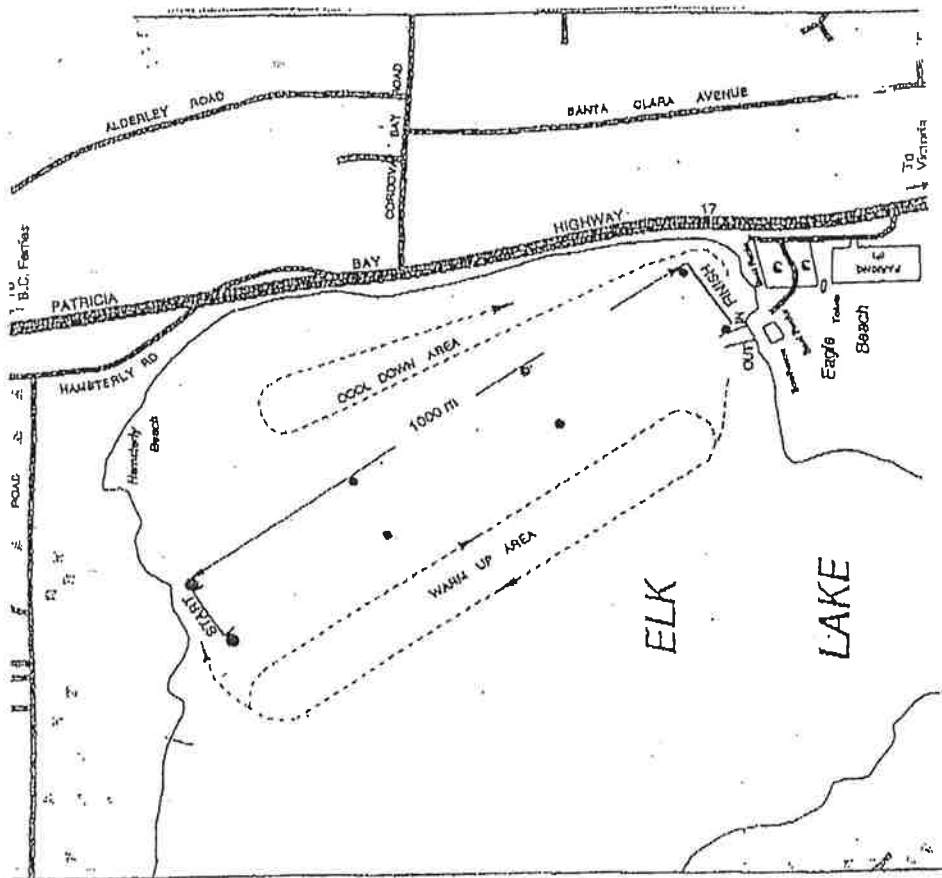

MAP 1  
 3.5 KM Course  
 Around Elk Lake

MAP 2  
1850 M  
6 Lane Buoyed Course

MAP 3  
1000 M Course  
With Outside 8 Buoy Markers ONLY

2001  
**Victoria Rowing Society**  
 Corner markers  
 for  
 500, 1000, 1500, 1850 Metre  
 COURSES

| Marker | Coordinate      |
|--------|-----------------|
| 1      | 48-31-37.153 N  |
| 2      | 123-23-19.036 W |
| 3      | 48-31-36.386 N  |
| 4      | 123-23-16.615 W |
| 5      | 48-31-43.676 N  |
| 6      | 123-23-39.371 W |
| 7      | 48-31-45.318 N  |
| 8      | 123-23-36.950 W |
| 9      | 48-30-47.019 N  |
| 10     | 123-23-59.708 W |
| 1      | 48-31-54.250 N  |
| 2      | 123-23-57.287 W |
| 3      | 48-32-00.749 N  |
| 4      | 123-24-20.046 W |
| 5      | 48-32-03.180 N  |
| 6      | 123-24-17.626 W |
| 7      | 48-32-07.041 N  |
| 8      | 123-24-34.246 W |
| 9      | 48-32-09.515 N  |
| 10     | 123-24-31.925 W |