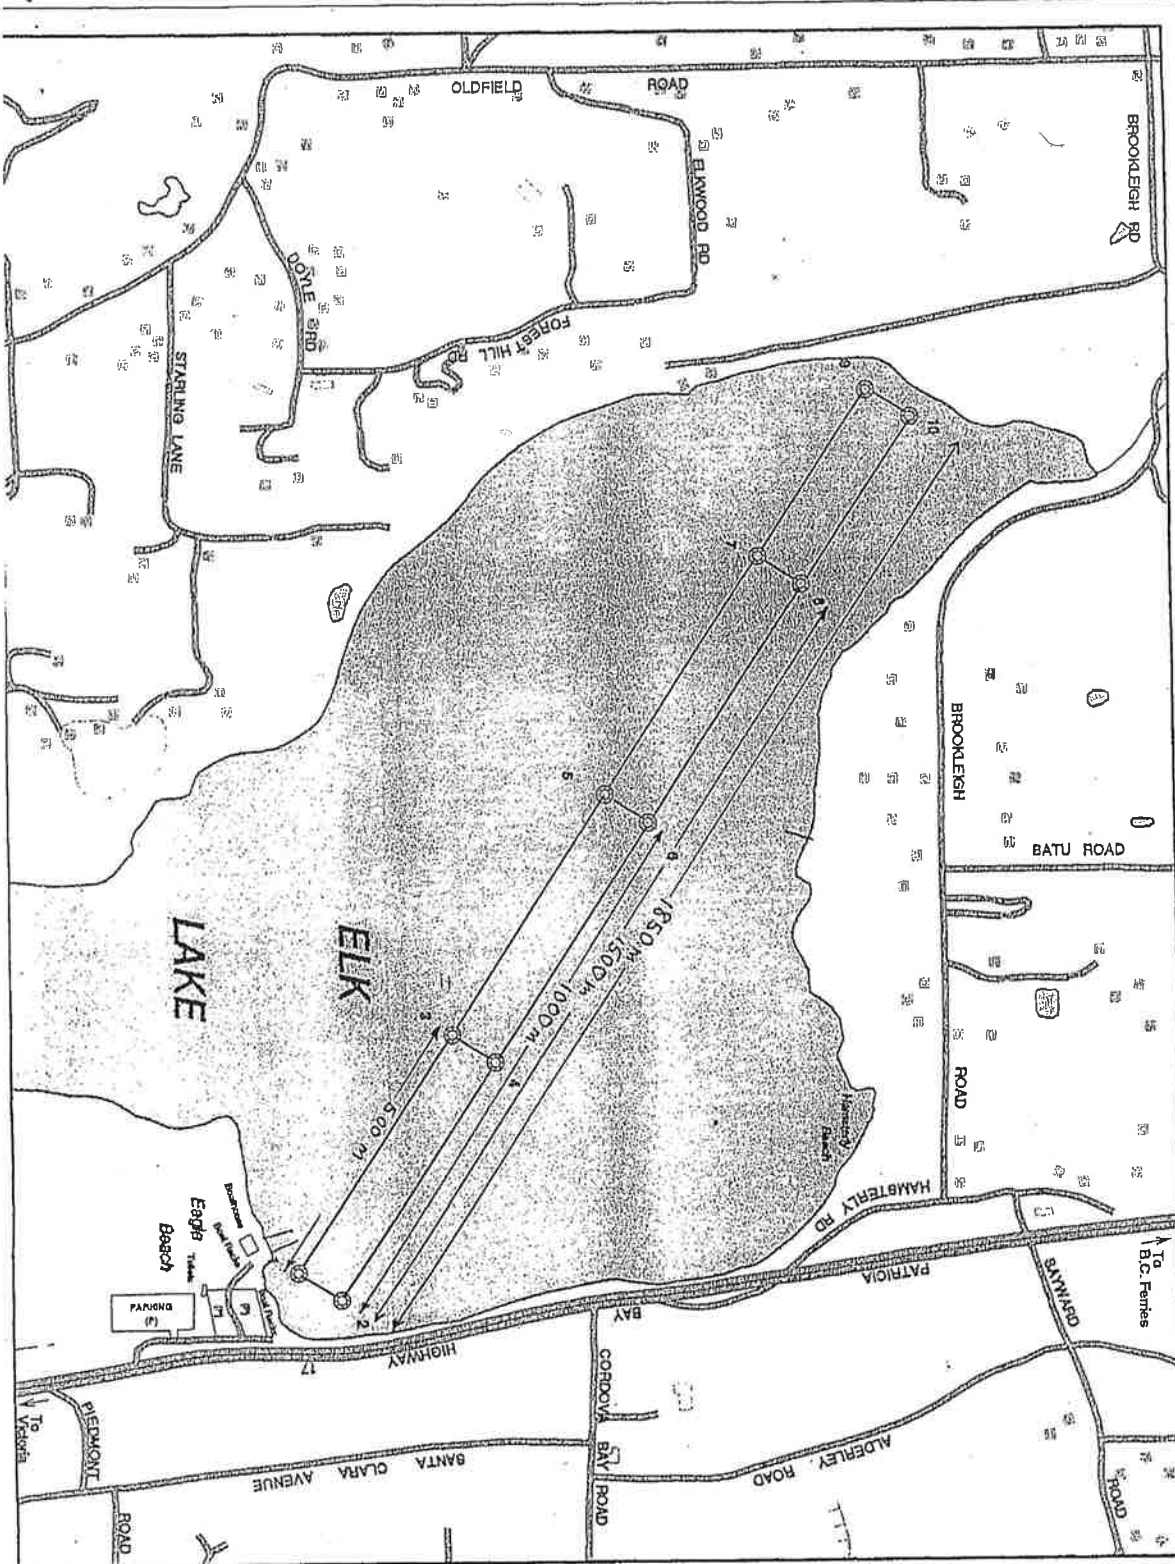

MAP 1  
 3.5 KM Course  
 Around Elk Lake

MAP 2  
1850 M  
6 Lane Buoyed Course

MAP 3  
1000 M Course  
With Outside 8 Buoy Markers ONLY

2001  
**Victoria Rowing Society**  
 Corner markers  
 for  
 500, 1000, 1500, 1850 Metre  
 COURSES

| Marker | Coordinate      |
|--------|-----------------|
| 1      | 48-31-37.153 N  |
| 2      | 123-23-19.036 W |
| 3      | 48-31-36.386 N  |
| 4      | 123-23-16.615 W |
| 5      | 48-31-43.676 N  |
| 6      | 123-23-39.371 W |
| 7      | 48-31-45.318 N  |
| 8      | 123-23-36.950 W |
| 9      | 48-30-47.019 N  |
| 10     | 123-23-59.708 W |
| 1      | 48-31-54.250 N  |
| 2      | 123-23-57.287 W |
| 3      | 48-32-00.749 N  |
| 4      | 123-24-20.046 W |
| 5      | 48-32-03.180 N  |
| 6      | 123-24-17.626 W |
| 7      | 48-32-07.041 N  |
| 8      | 123-24-34.246 W |
| 9      | 48-32-09.515 N  |
| 10     | 123-24-31.925 W |