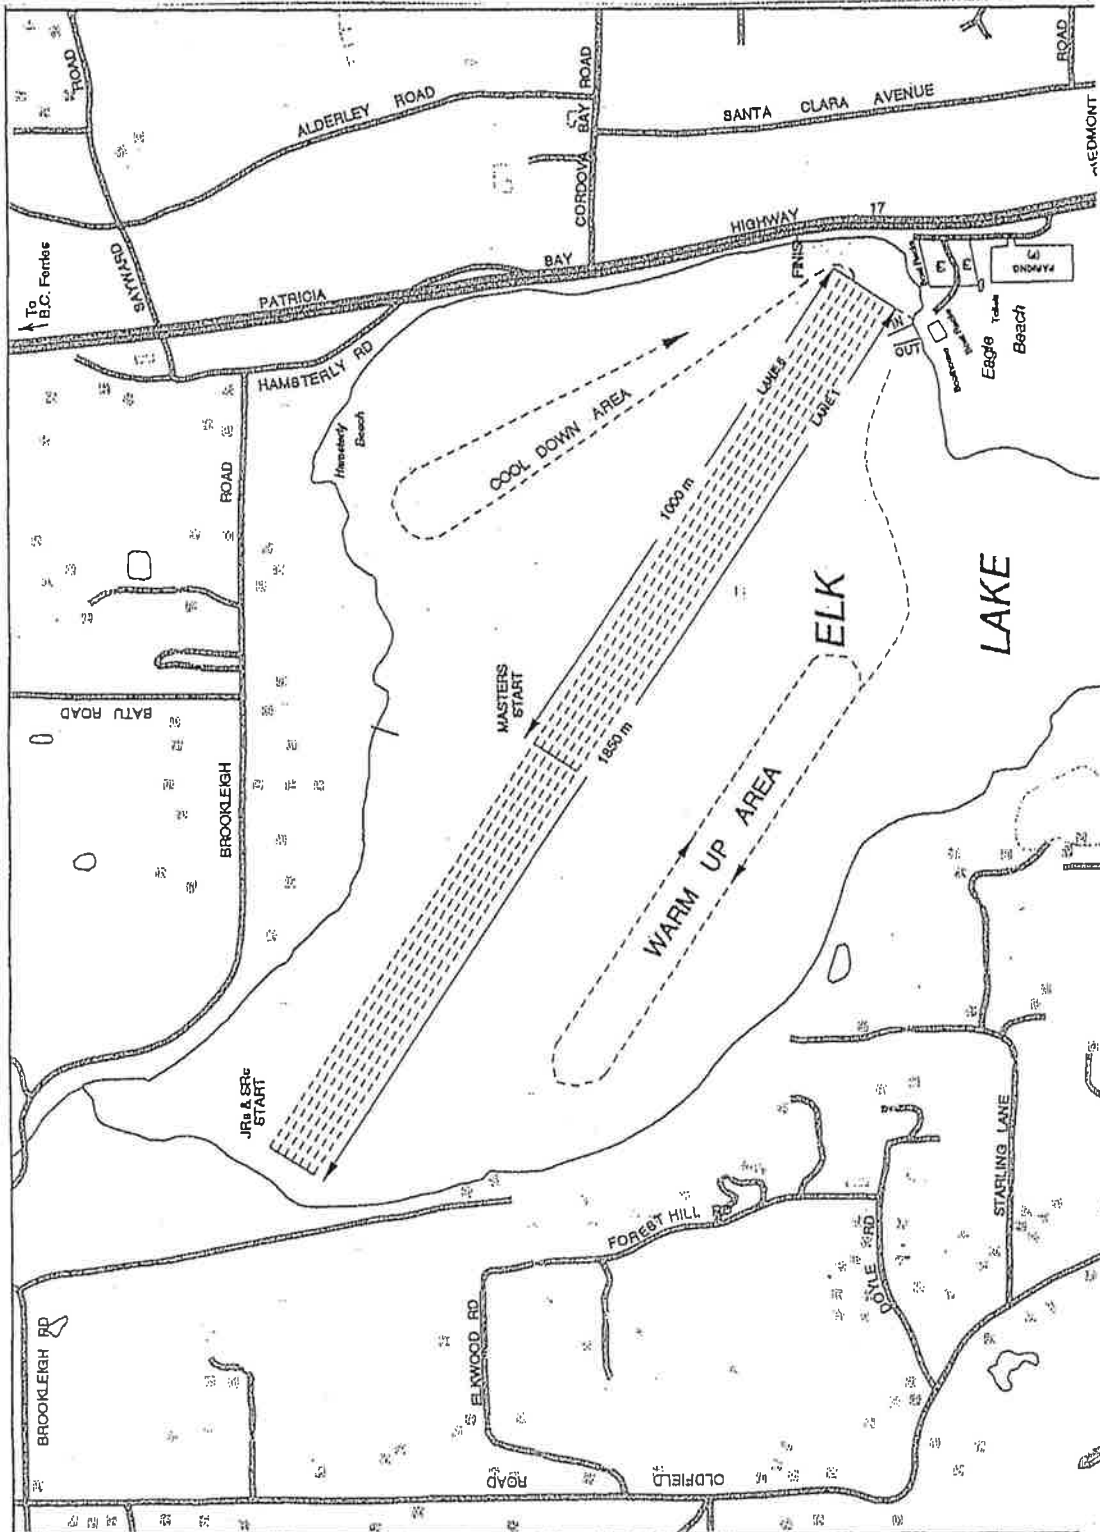

MAP 1  
 3.5 KM Course  
 Around Elk Lake

MAP 2  
1850 M  
6 Lane Buoyed Course

MAP 3  
1000 M Course  
With Outside 8 Buoy Markers ONLY

2001  
**Victoria Rowing Society**  
 Corner markers  
 for  
 500, 1000, 1500, 1850 Metre  
 COURSES

| Marker | Coordinate      |
|--------|-----------------|
| 1      | 48-31-37.153 N  |
| 2      | 123-23-19.036 W |
| 3      | 48-31-36.386 N  |
| 4      | 123-23-16.615 W |
| 5      | 48-31-43.676 N  |
| 6      | 123-23-39.371 W |
| 7      | 48-31-45.318 N  |
| 8      | 123-23-36.950 W |
| 9      | 48-30-47.019 N  |
| 10     | 123-23-59.708 W |
| 1      | 48-31-54.250 N  |
| 2      | 123-23-57.287 W |
| 3      | 48-32-00.749 N  |
| 4      | 123-24-20.046 W |
| 5      | 48-32-03.180 N  |
| 6      | 123-24-17.626 W |
| 7      | 48-32-07.041 N  |
| 8      | 123-24-34.246 W |
| 9      | 48-32-09.515 N  |
| 10     | 123-24-31.925 W |