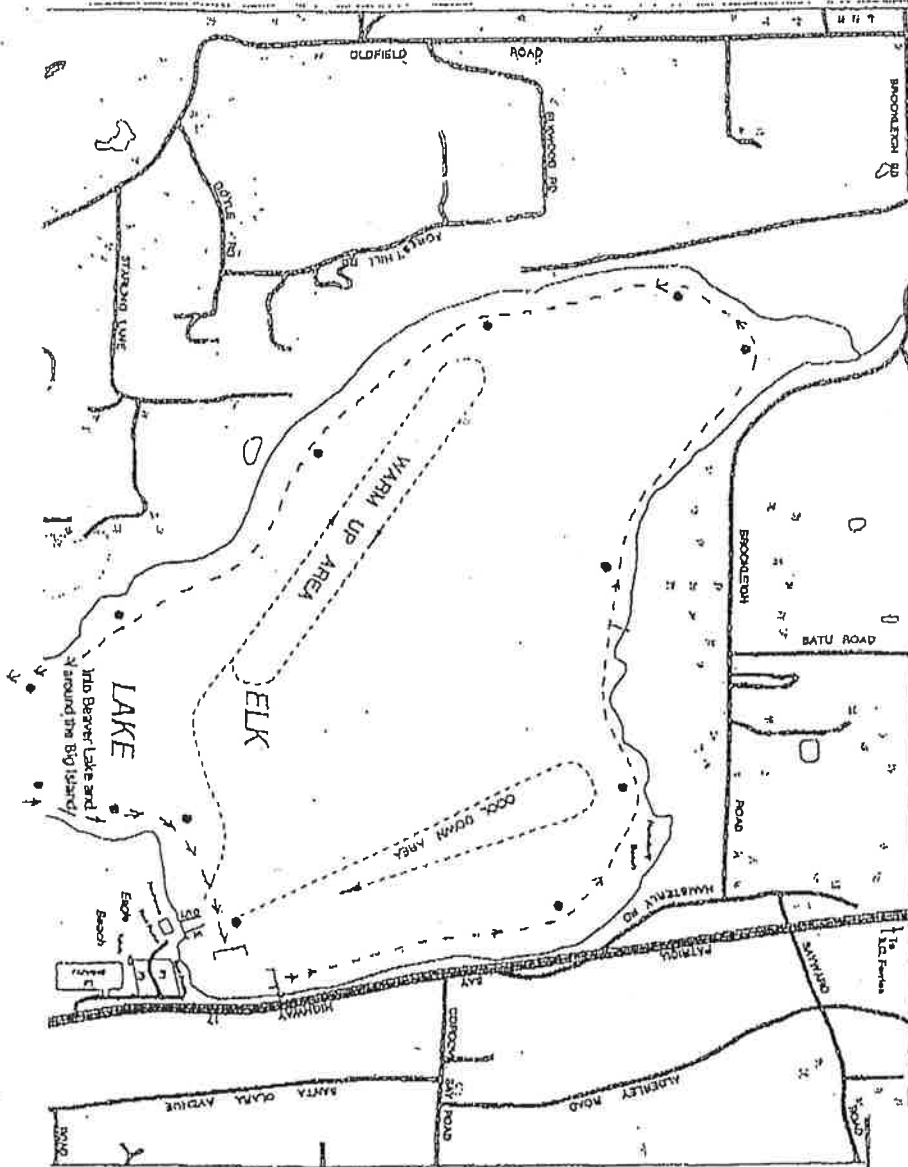

MAP 1  
 3.5 KM Course  
 Around Elk Lake

MAP 2  
1850 M  
6 Lane Buoyed Course

MAP 3  
1000 M Course  
With Outside 8 Buoy Markers ONLY

2001  
**Victoria Rowing Society**  
 Corner markers  
 for  
 500, 1000, 1500, 1850 Metre  
 COURSES

| Marker | Coordinate      |
|--------|-----------------|
| 1      | 48-31-37.153 N  |
| 2      | 123-23-19.036 W |
| 3      | 48-31-36.386 N  |
| 4      | 123-23-16.615 W |
| 5      | 48-31-43.676 N  |
| 6      | 123-23-39.371 W |
| 7      | 48-31-45.318 N  |
| 8      | 123-23-36.950 W |
| 9      | 48-30-47.019 N  |
| 10     | 123-23-59.708 W |
| 1      | 48-31-54.250 N  |
| 2      | 123-23-57.287 W |
| 3      | 48-32-00.749 N  |
| 4      | 123-24-20.046 W |
| 5      | 48-32-03.180 N  |
| 6      | 123-24-17.626 W |
| 7      | 48-32-07.041 N  |
| 8      | 123-24-34.246 W |
| 9      | 48-32-09.515 N  |
| 10     | 123-24-31.925 W |