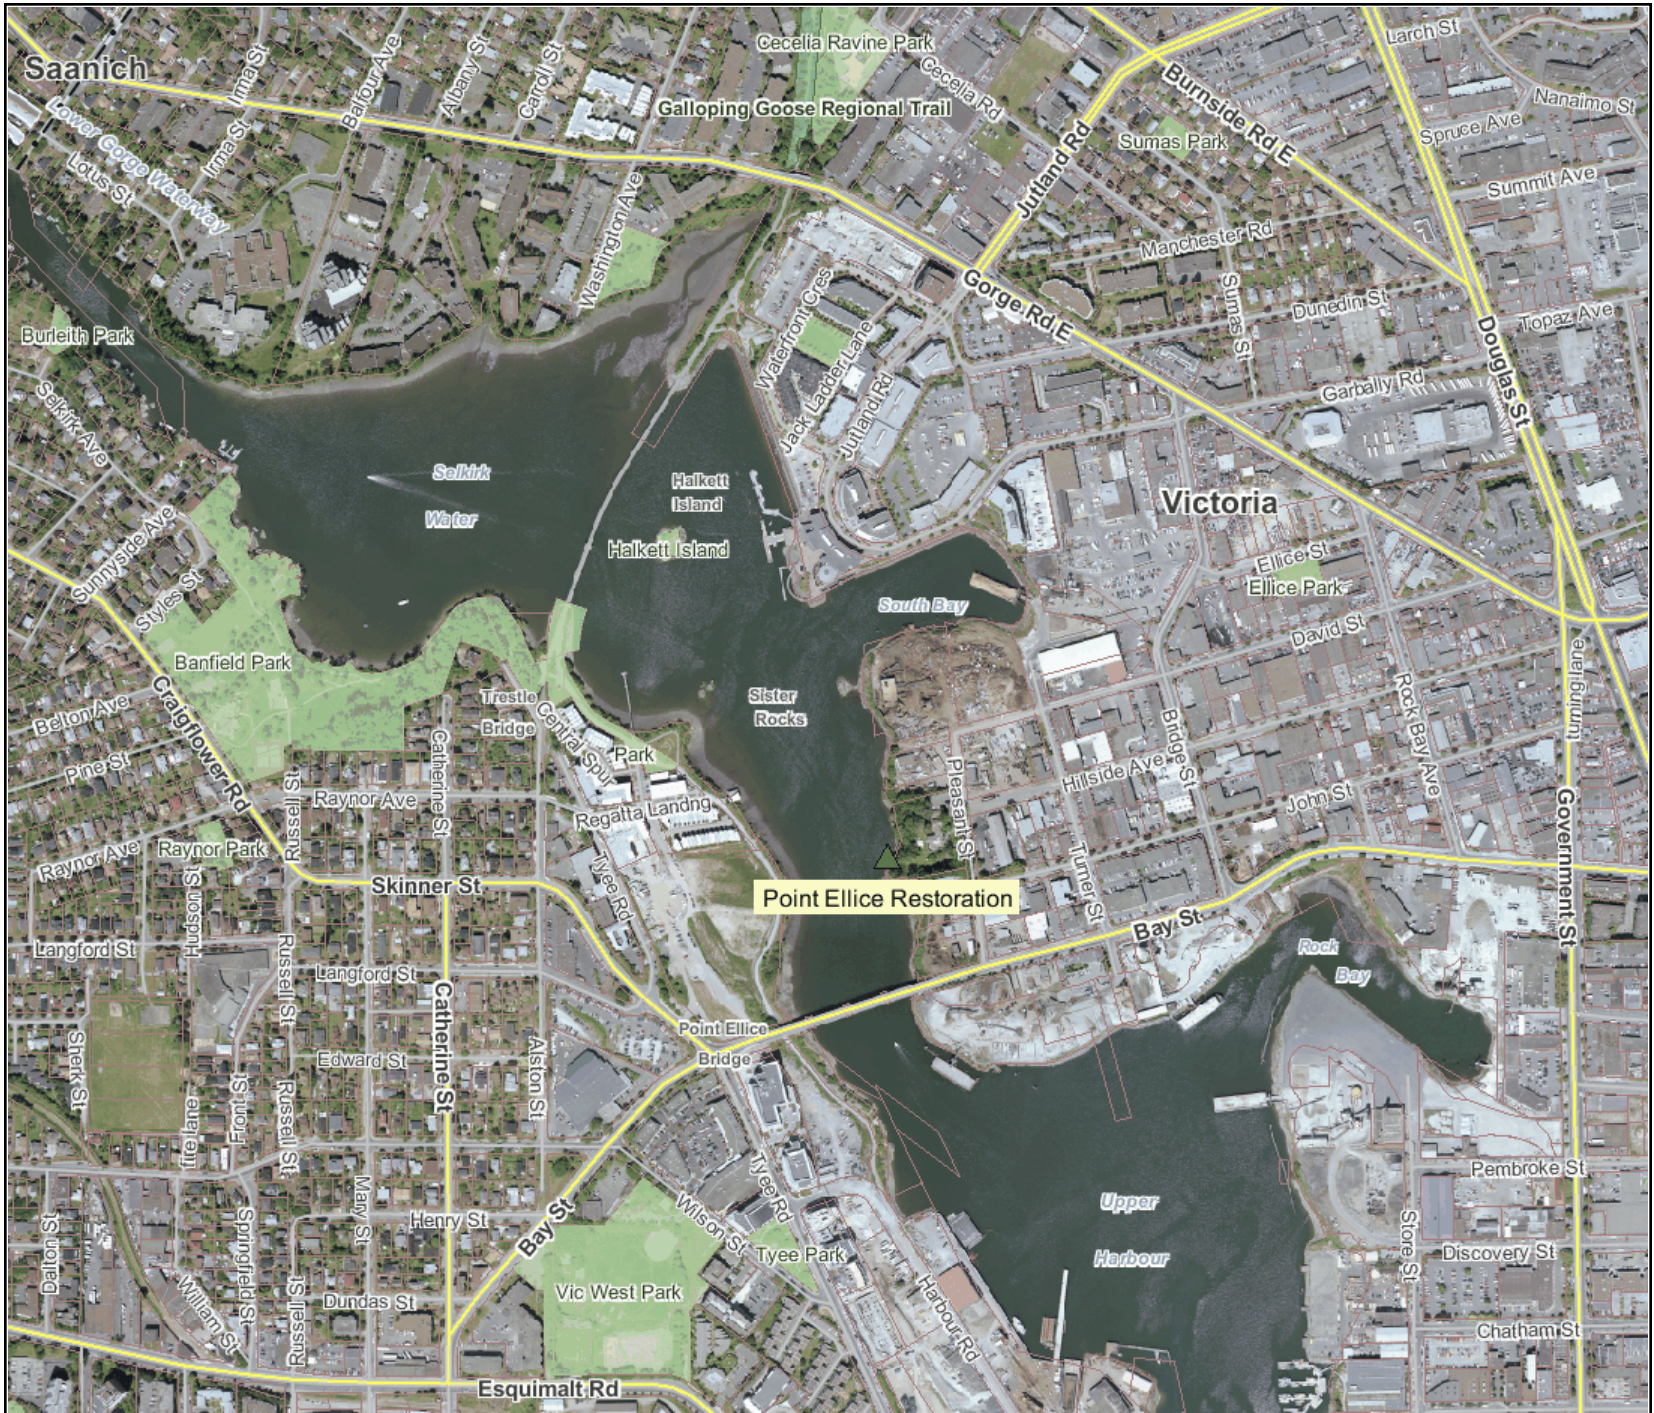

Location of Point Ellice Restoration Site

Legend

- Municipal Boundaries
- Highways
- Major Roads
- Roads
- **Parks & Protected Areas**
  - Federal Park
  - Provincial Park
  - Provincial Ecoreserve
  - Regional Park
  - Future Regional Park
  - Municipal and Community Parks
  - Protected Area
  - Lot Boundaries
- **Major Lakes**
  - Lakes and Rivers
- CRD Boundary

Scale: 1:8,690
Created: March 23, 2009