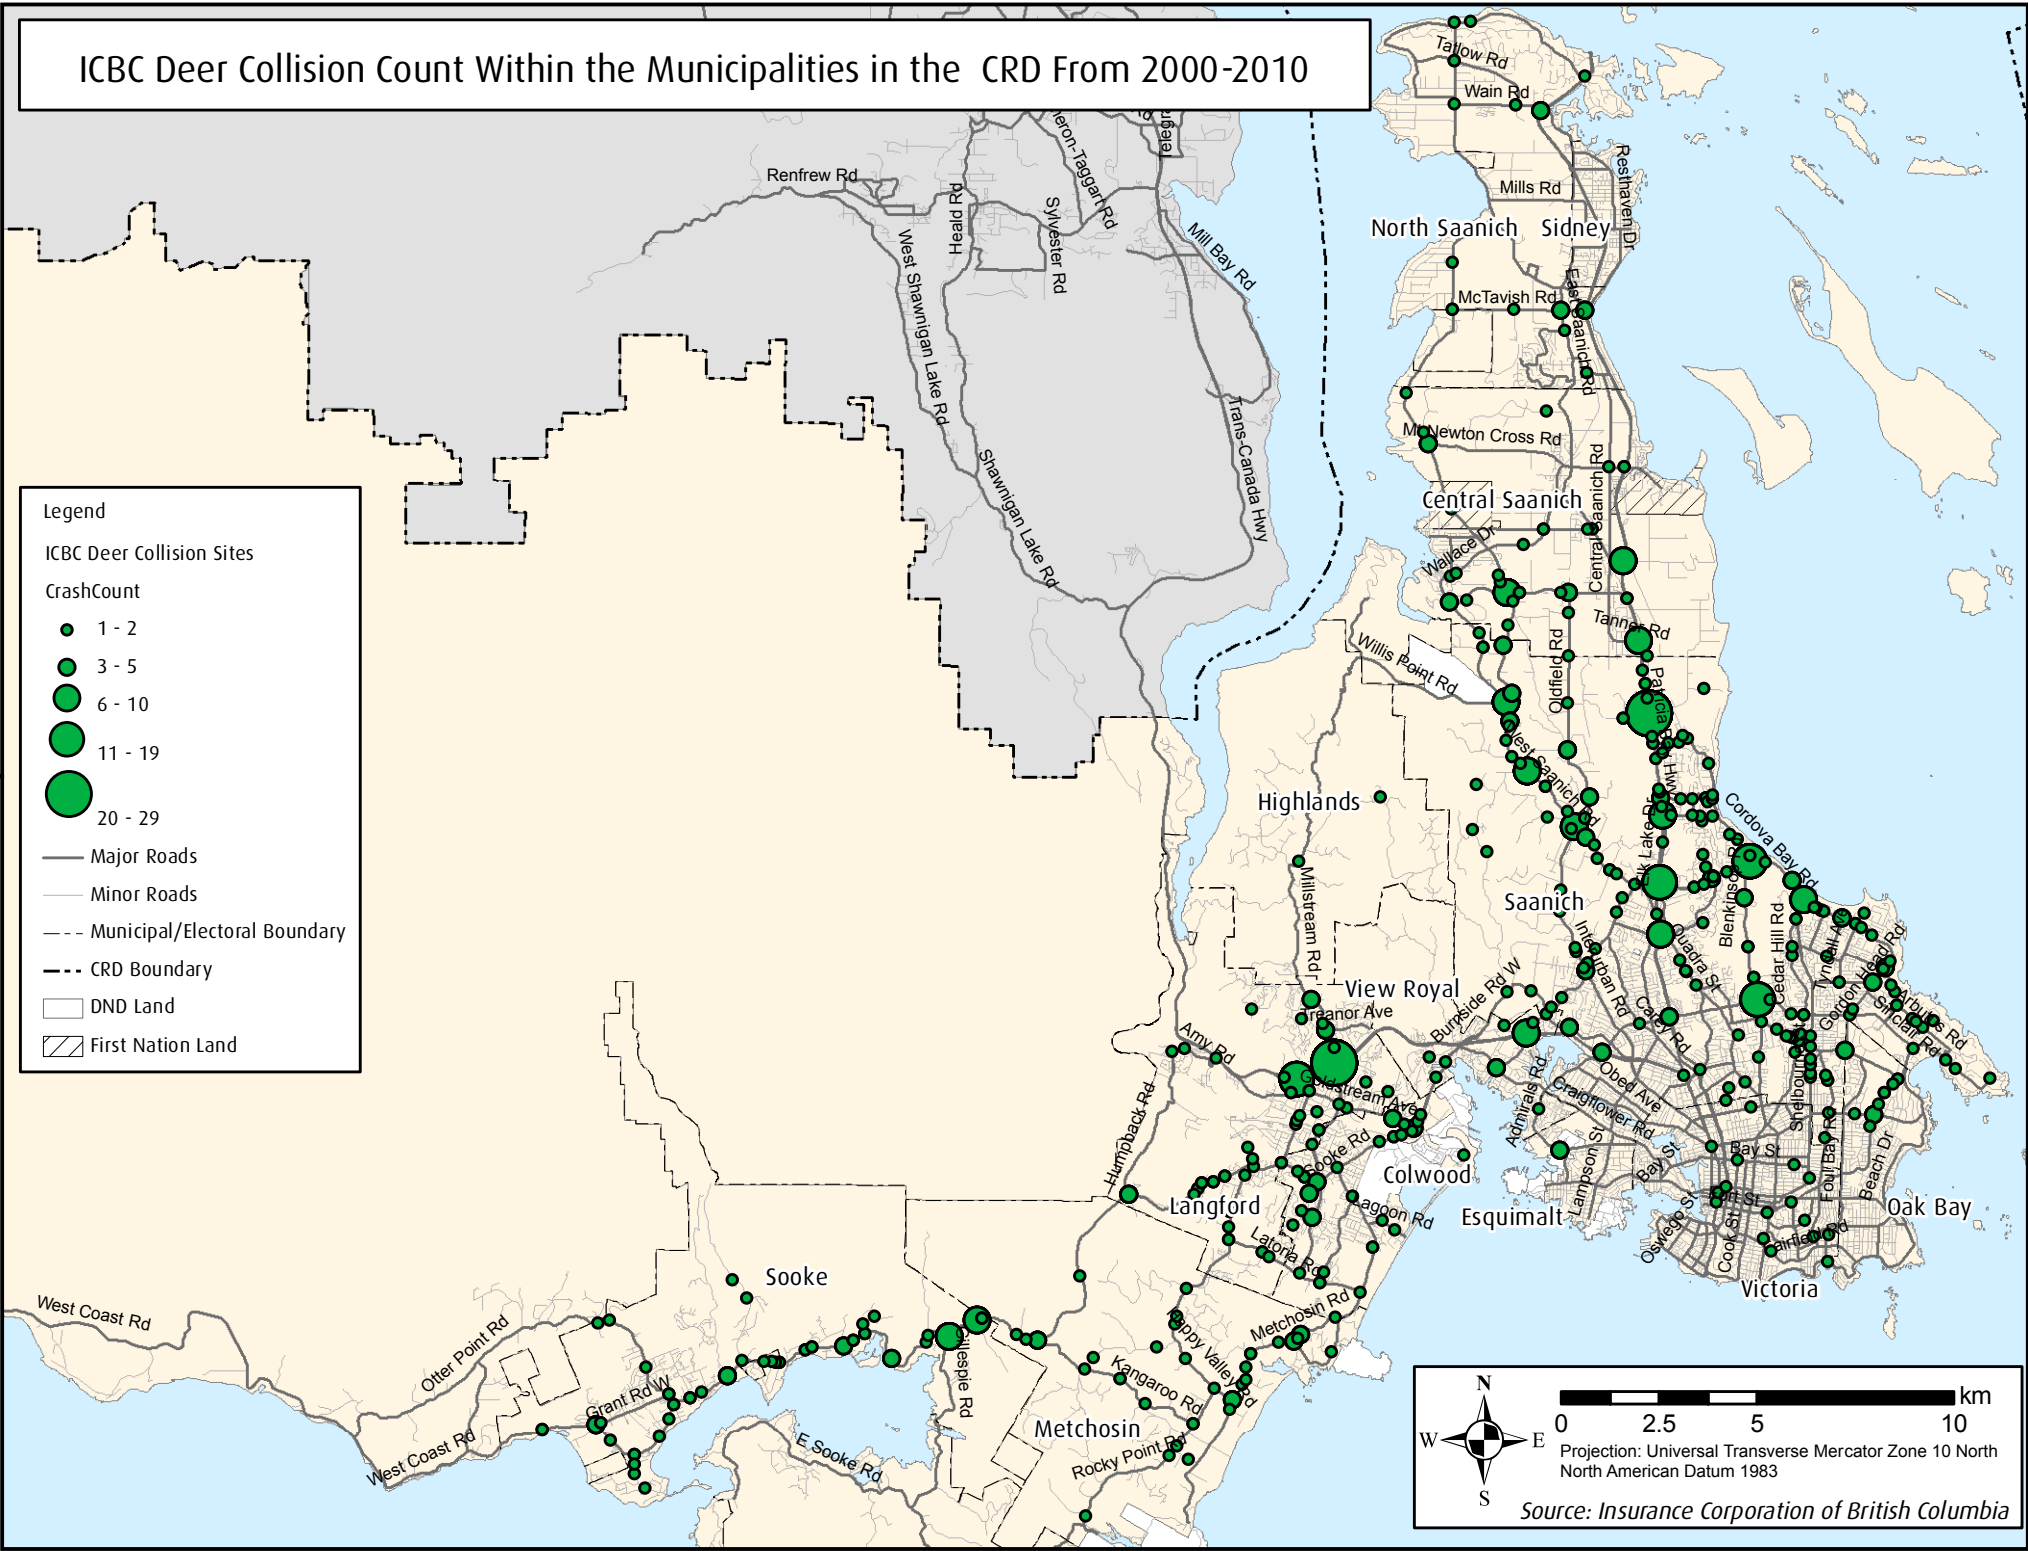

ICBC Deer Collision Count Within the Municipalities in the CRD From 2000-2010

Legend

ICBC Deer Collision Sites

CrashCount

- 1 - 2
- 3 - 5
- 6 - 10
- 11 - 19
- 20 - 29

— Major Roads

— Minor Roads

- - - Municipal/Electoral Boundary

- - - CRD Boundary

□ DND Land

▨ First Nation Land

0 2.5 5 10 km

 Projection: Universal Transverse Mercator Zone 10 North

 North American Datum 1983

 Source: Insurance Corporation of British Columbia