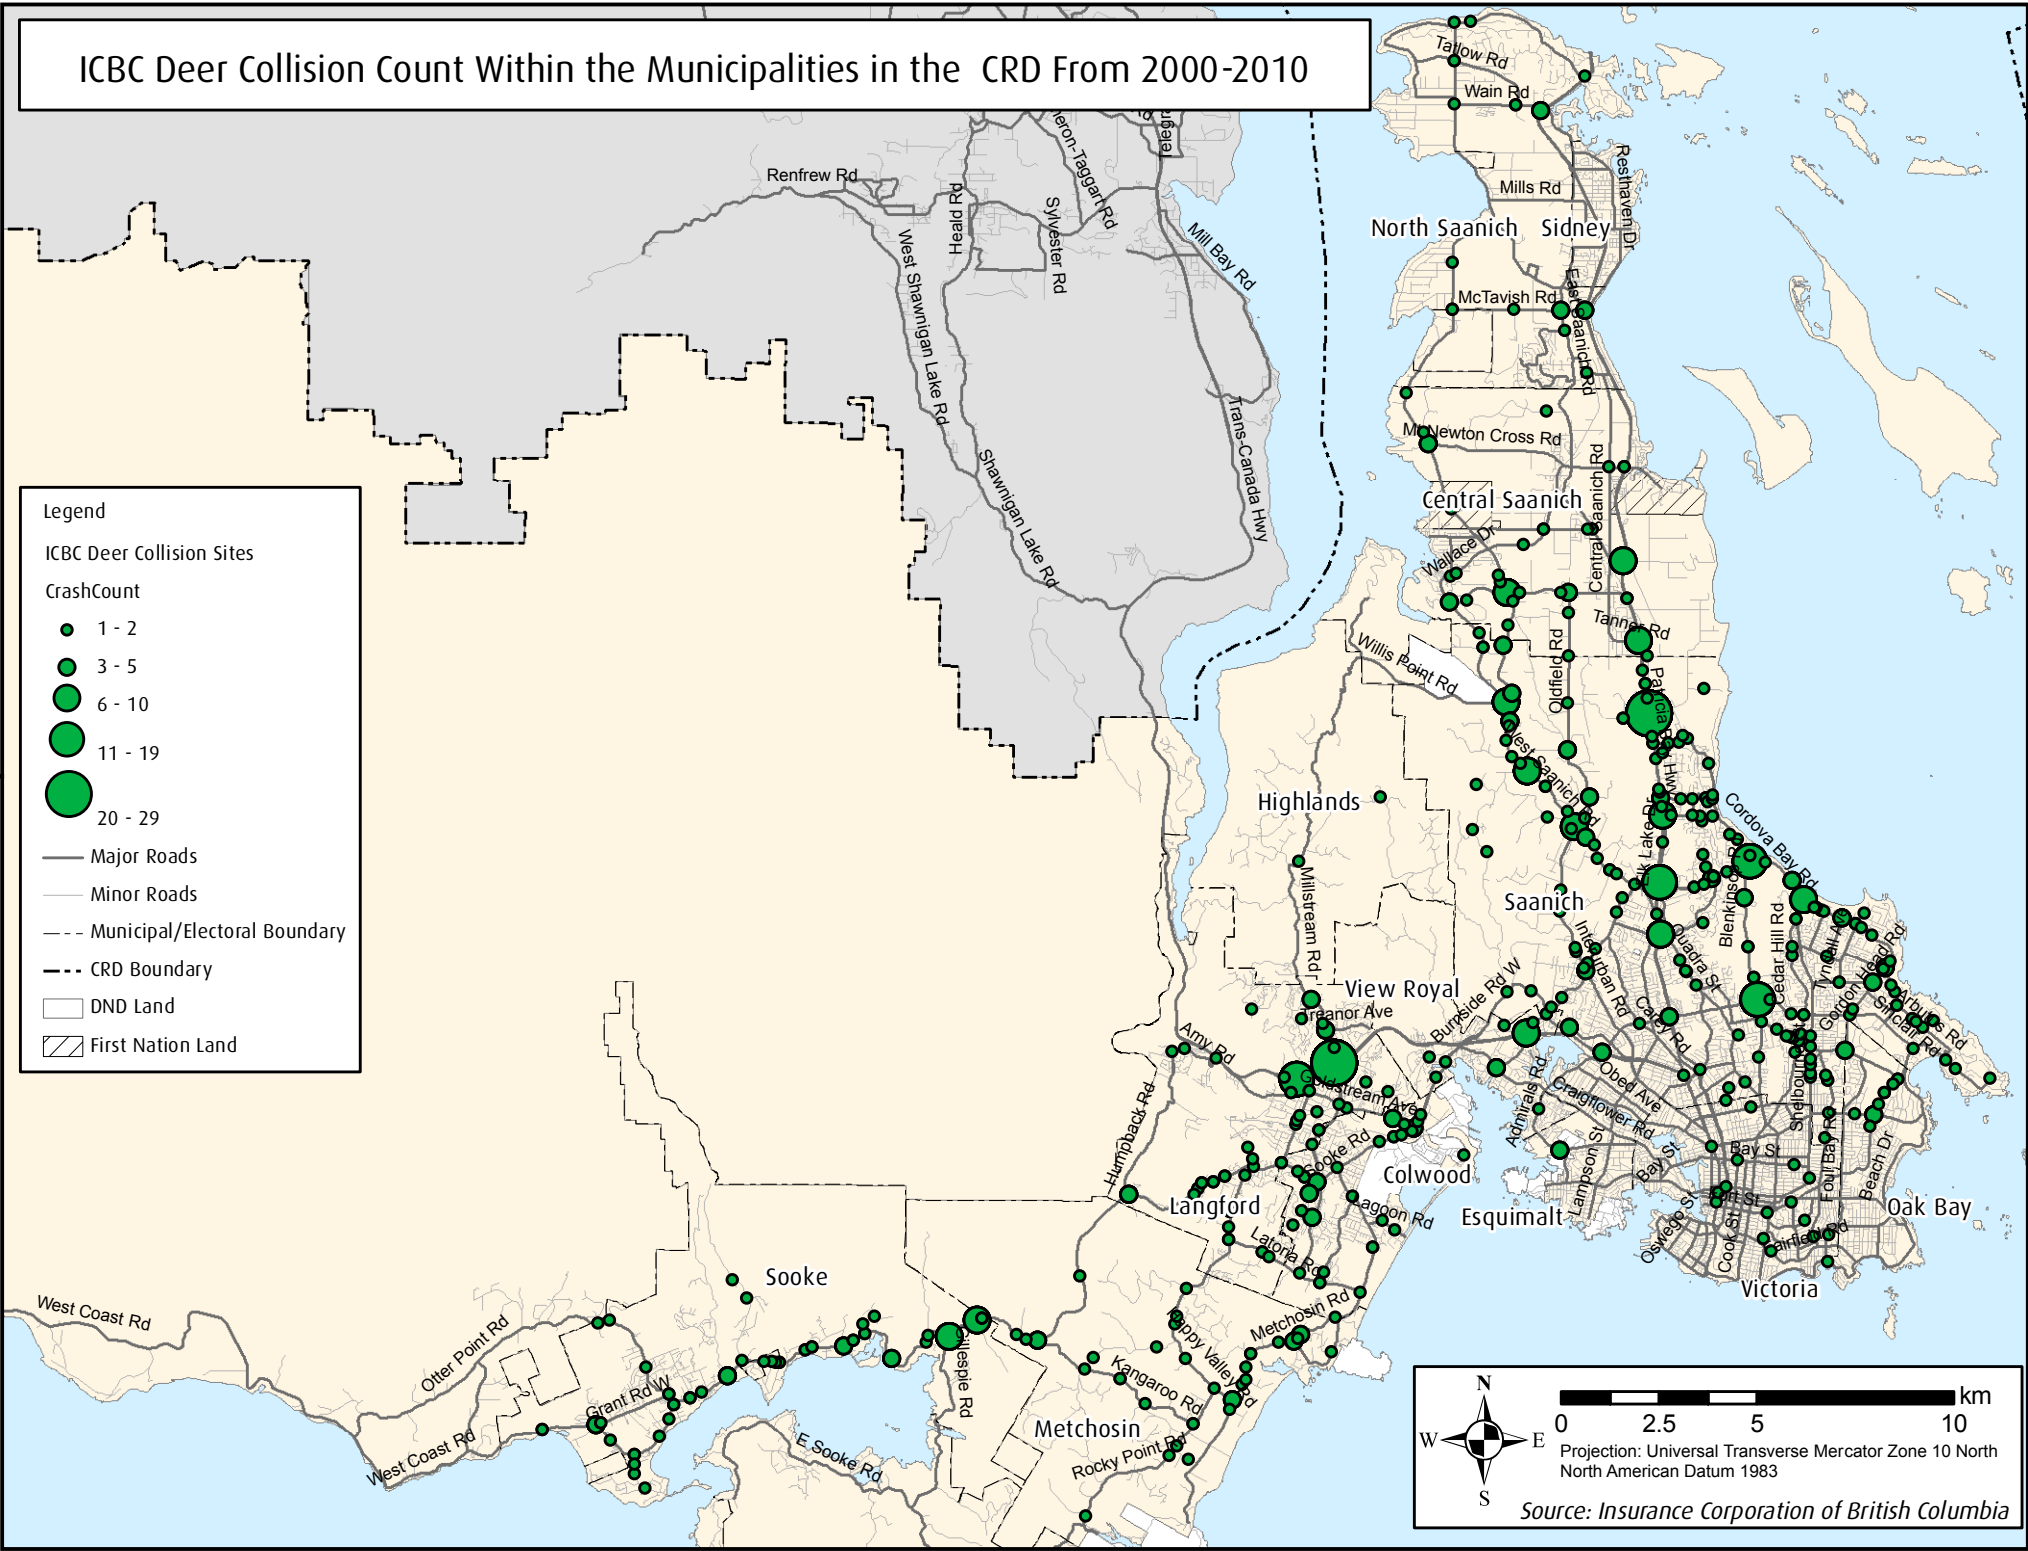

ICBC Deer Collision Count Within the Municipalities in the CRD From 2000-2010

Legend

ICBC Deer Collision Sites

CrashCount

- 1 - 2
- 3 - 5
- 6 - 10
- 11 - 19
- 20 - 29

— Major Roads

— Minor Roads

- - - Municipal/Electoral Boundary

- - - CRD Boundary

□ DND Land

▨ First Nation Land

N
W E S

0 2.5 5 10 km

Projection: Universal Transverse Mercator Zone 10 North
North American Datum 1983

Source: Insurance Corporation of British Columbia