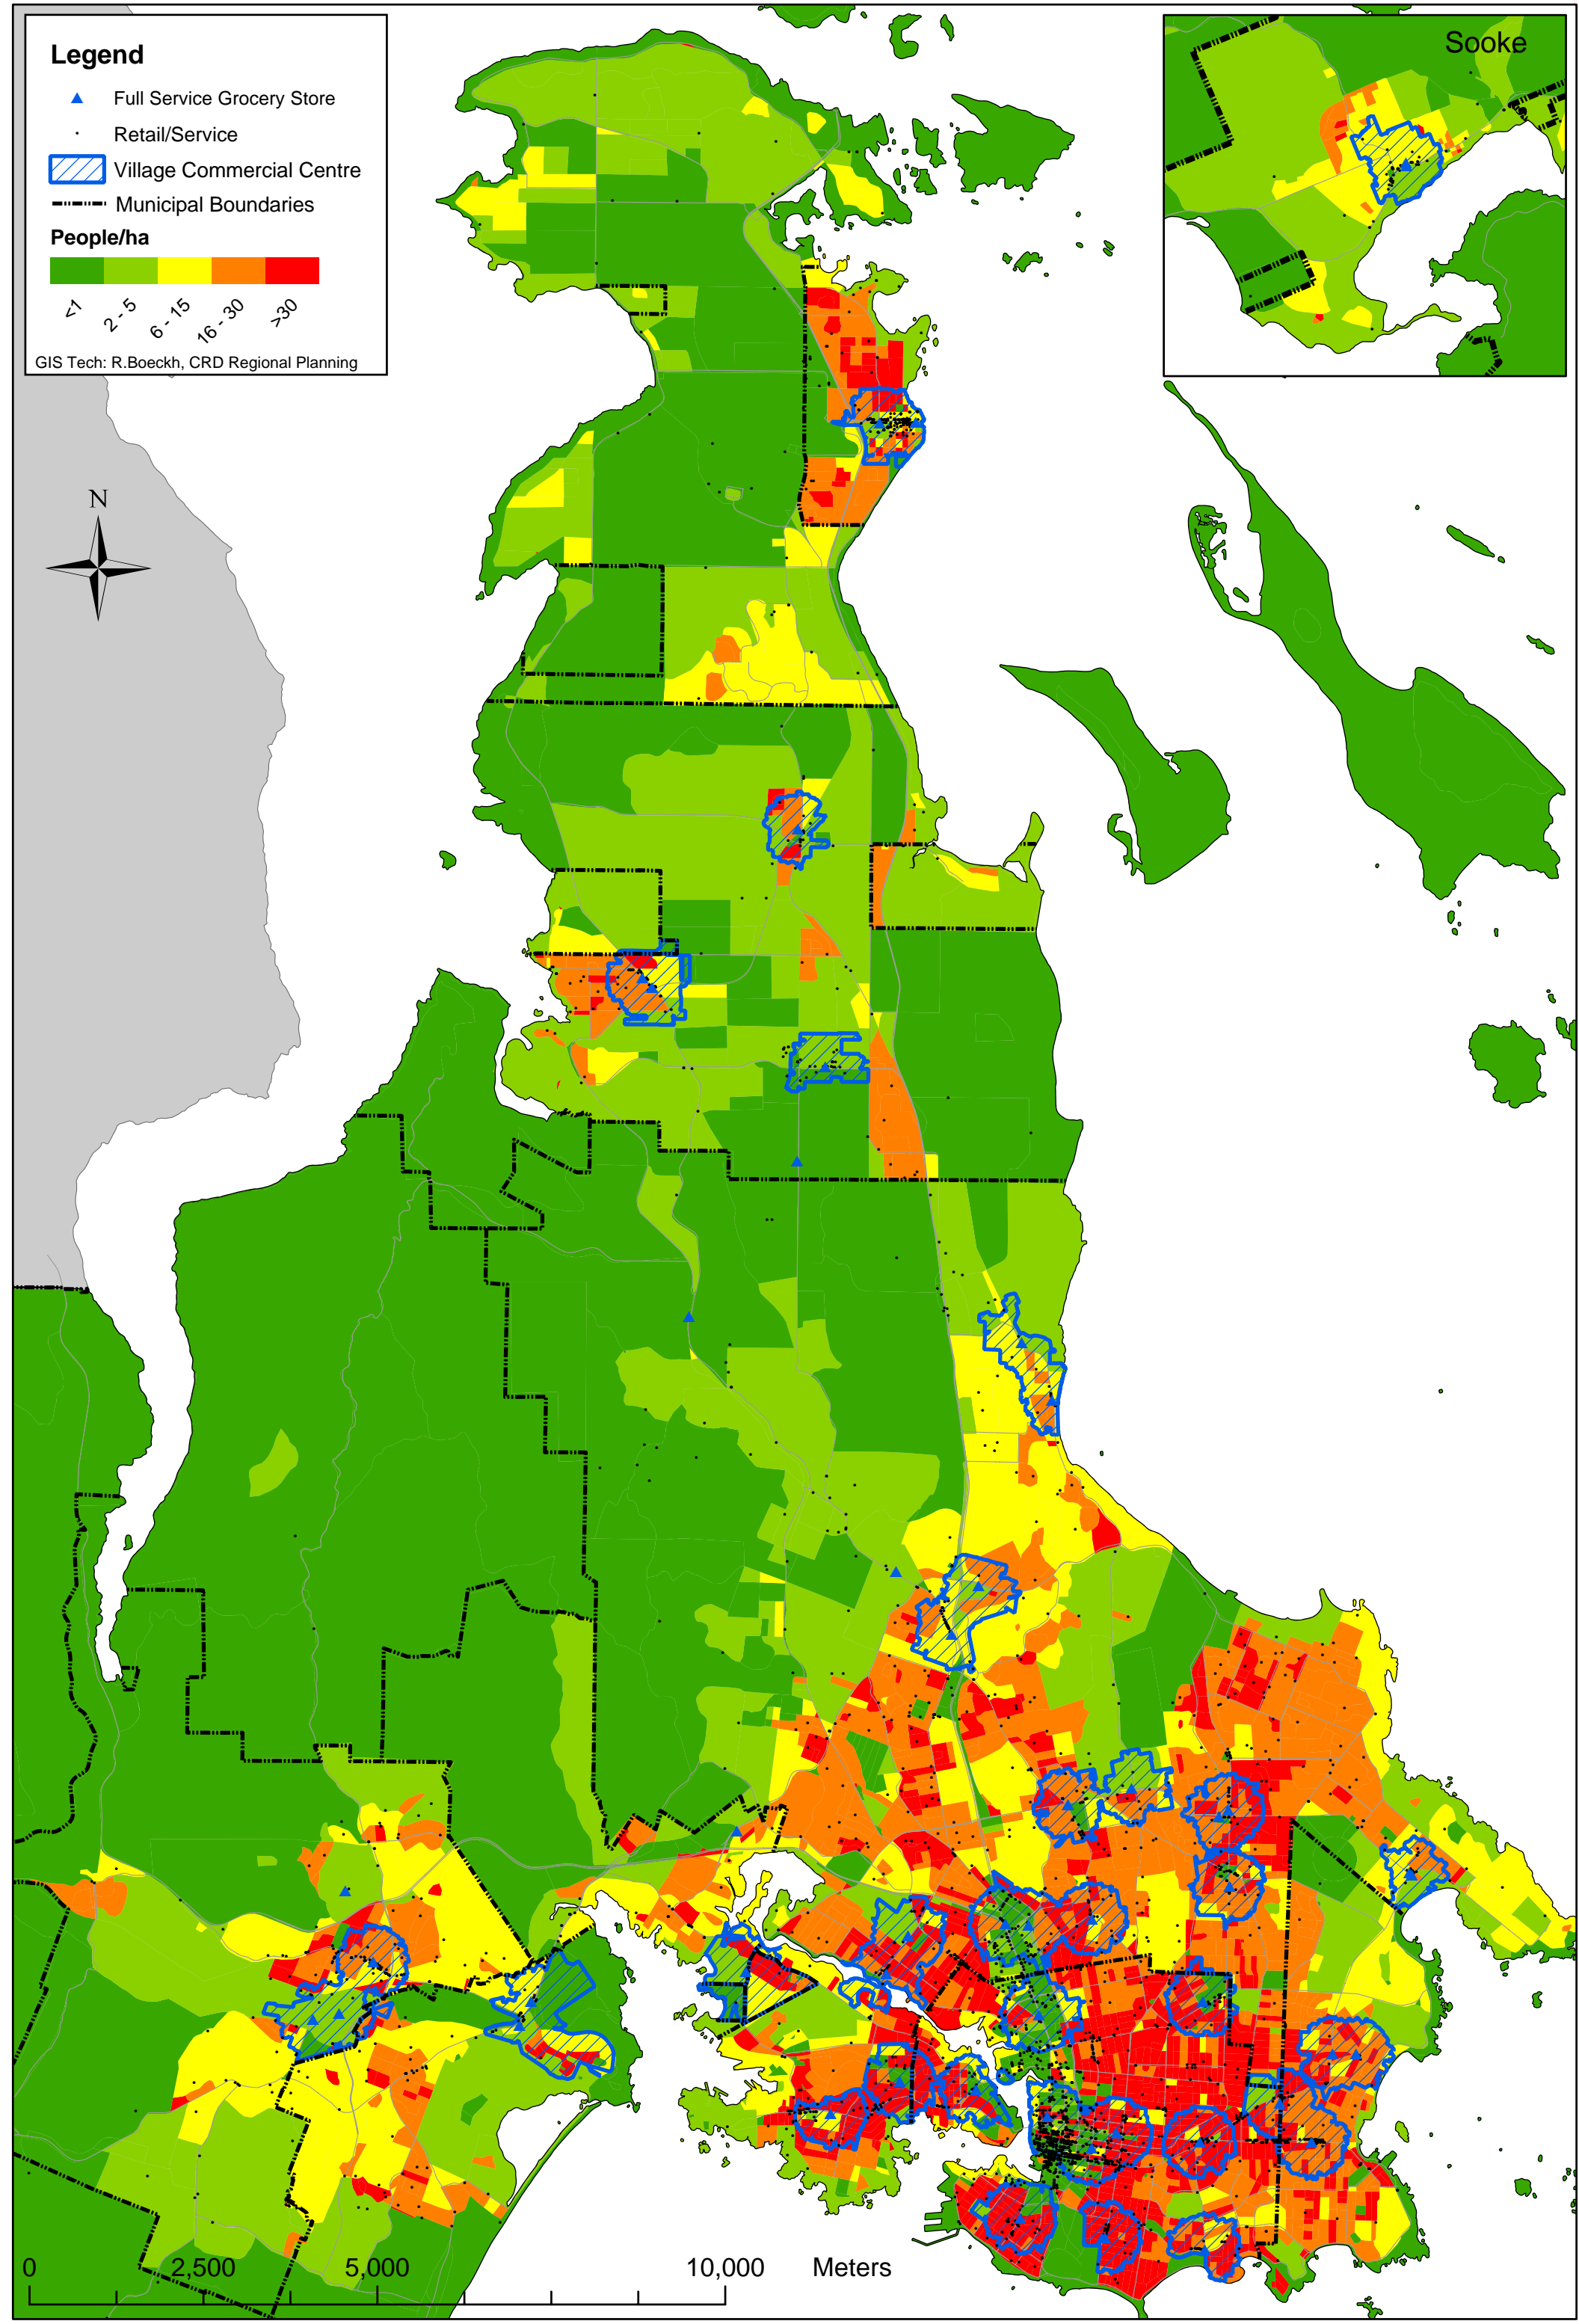

# Village Commercial Centres and Population Density, 2001

## Legend

- ▲ Full Service Grocery Store
  - Retail/Service
  - ▨ Village Commercial Centre
  - Municipal Boundaries
- People/ha**
- |       |        |        |       |     |
|-------|--------|--------|-------|-----|
| Green | Yellow | Orange | Red   |     |
| 1     | 2-5    | 6-15   | 16-30 | >30 |

GIS Tech: R.Boeckh, CRD Regional Planning

0 2,500 5,000 10,000 Meters