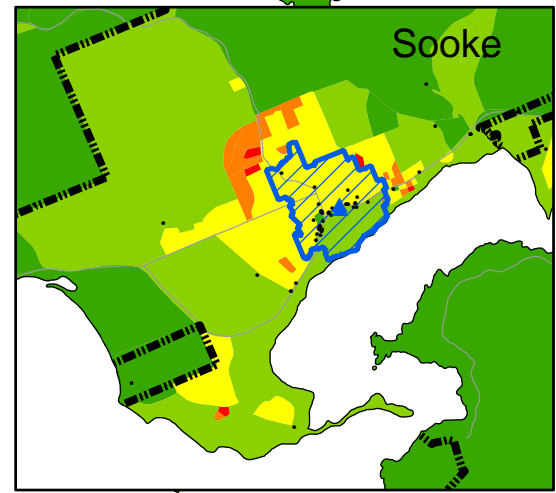

Village Commercial Centres and Population Density, 2001

Legend

1. ▲ Full Service Grocery Store
   - Retail/Service
   - ▨ Village Commercial Centre
   - --- Municipal Boundaries
2. **People/ha**

Green	Yellow	Orange	Red	
1	2-5	6-15	16-30	>30

GIS Tech: R.Boeckh, CRD Regional Planning

0 2,500 5,000 10,000 Meters