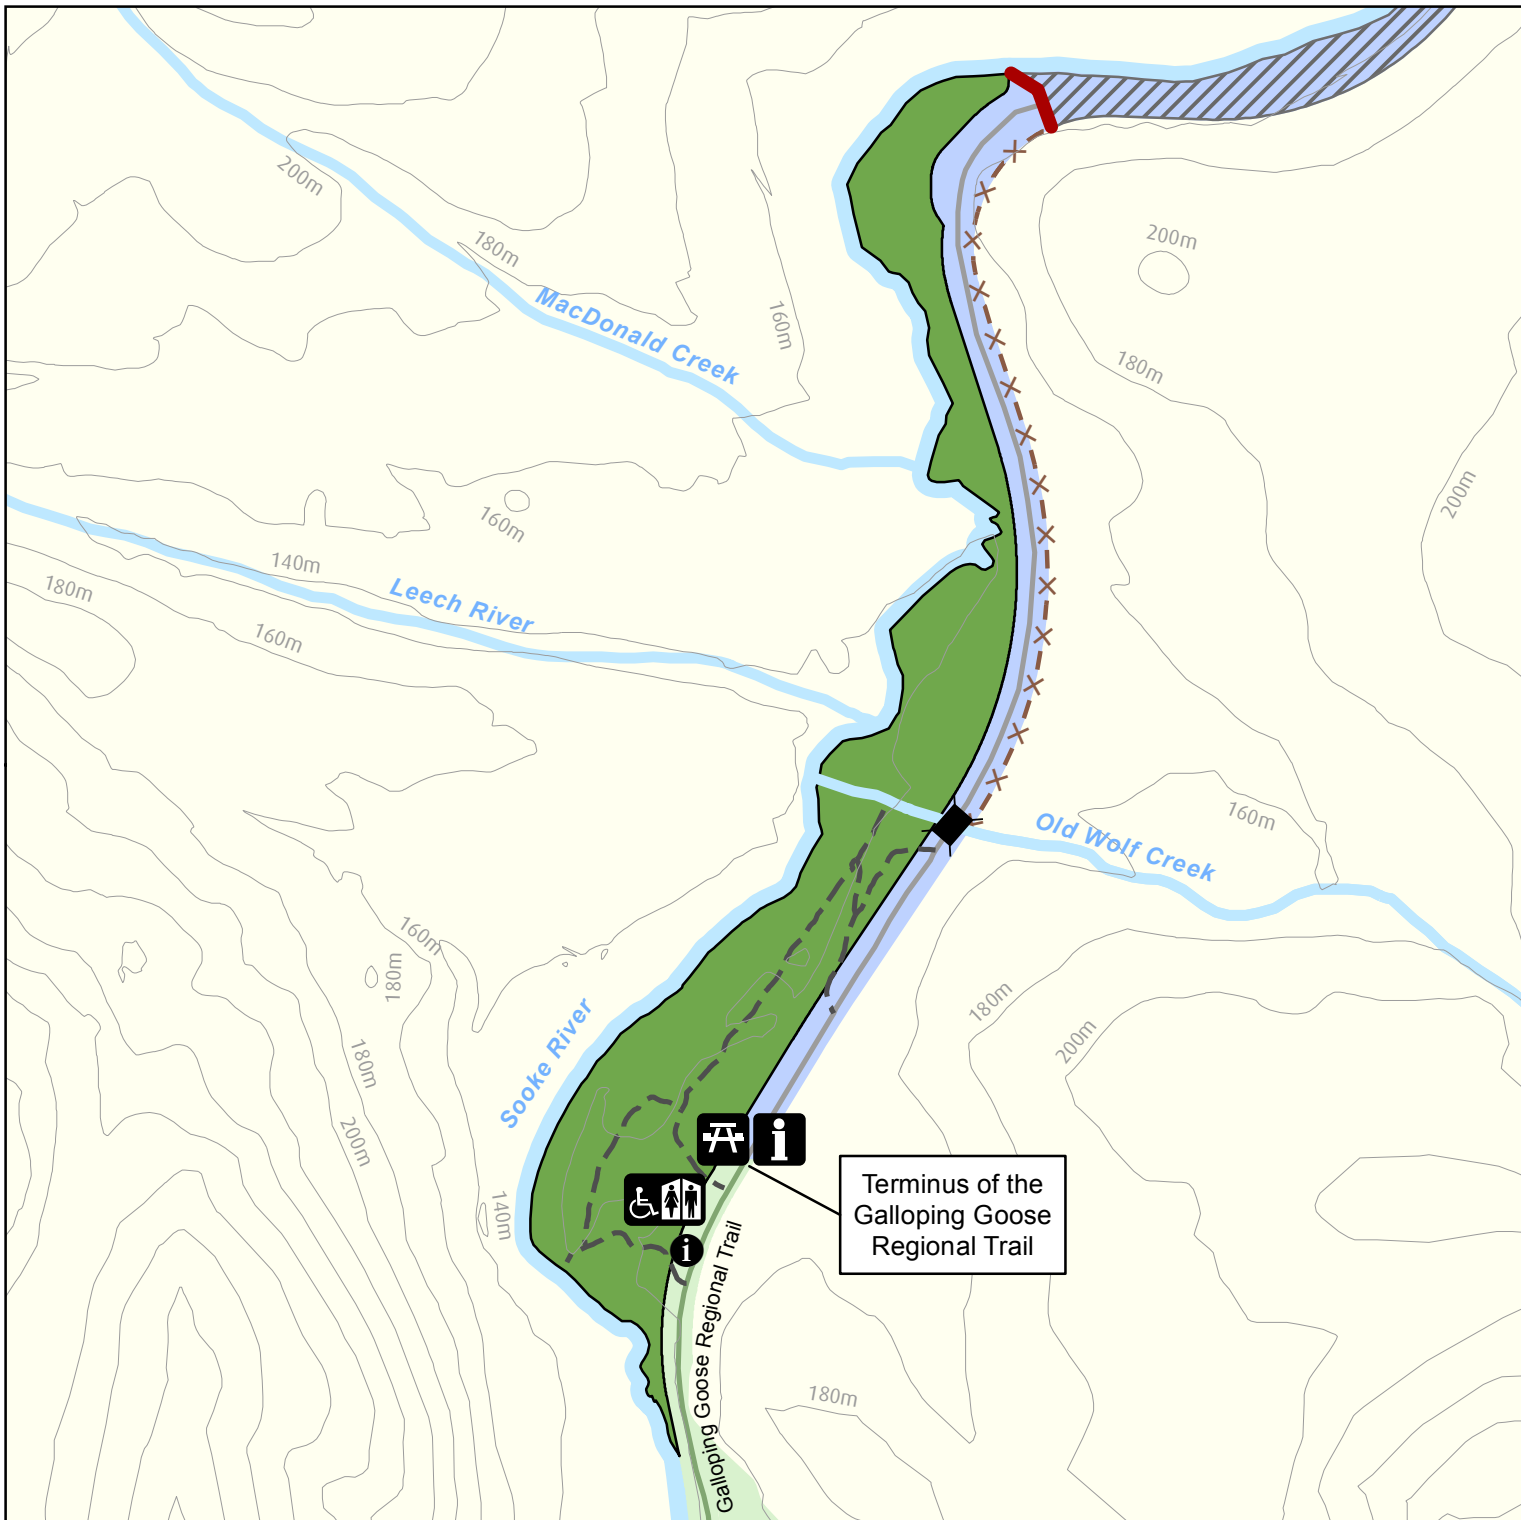

# Capital Regional District

## Kapoor

## Regional Park

- Accessible Toilet
- Information Kiosk
- Kapoor Dedication Plaque
- Picnic Area
- Bridge

- Kapoor Regional Park
- Galloping Goose Regional Trail
- CRD Access Road to Greater Victoria Water Supply Area
- Drinking Water Supply Area (No Public Access)
- Hiking/Cycling/Equestrian Trail
- Contour (20m Interval)
- Fence
- Gate
- River/Creek

**Disclaimer**  
**Important** This map is for general information purposes only. The Capital Regional District (CRD) makes no representations or warranties regarding the accuracy or completeness of this map or the suitability of the map for any purpose. **This map is not for navigation.** The CRD **will not be liable** for any damage, loss or injury resulting from the use of the map or information on the map and the map may be changed by the CRD at any time.