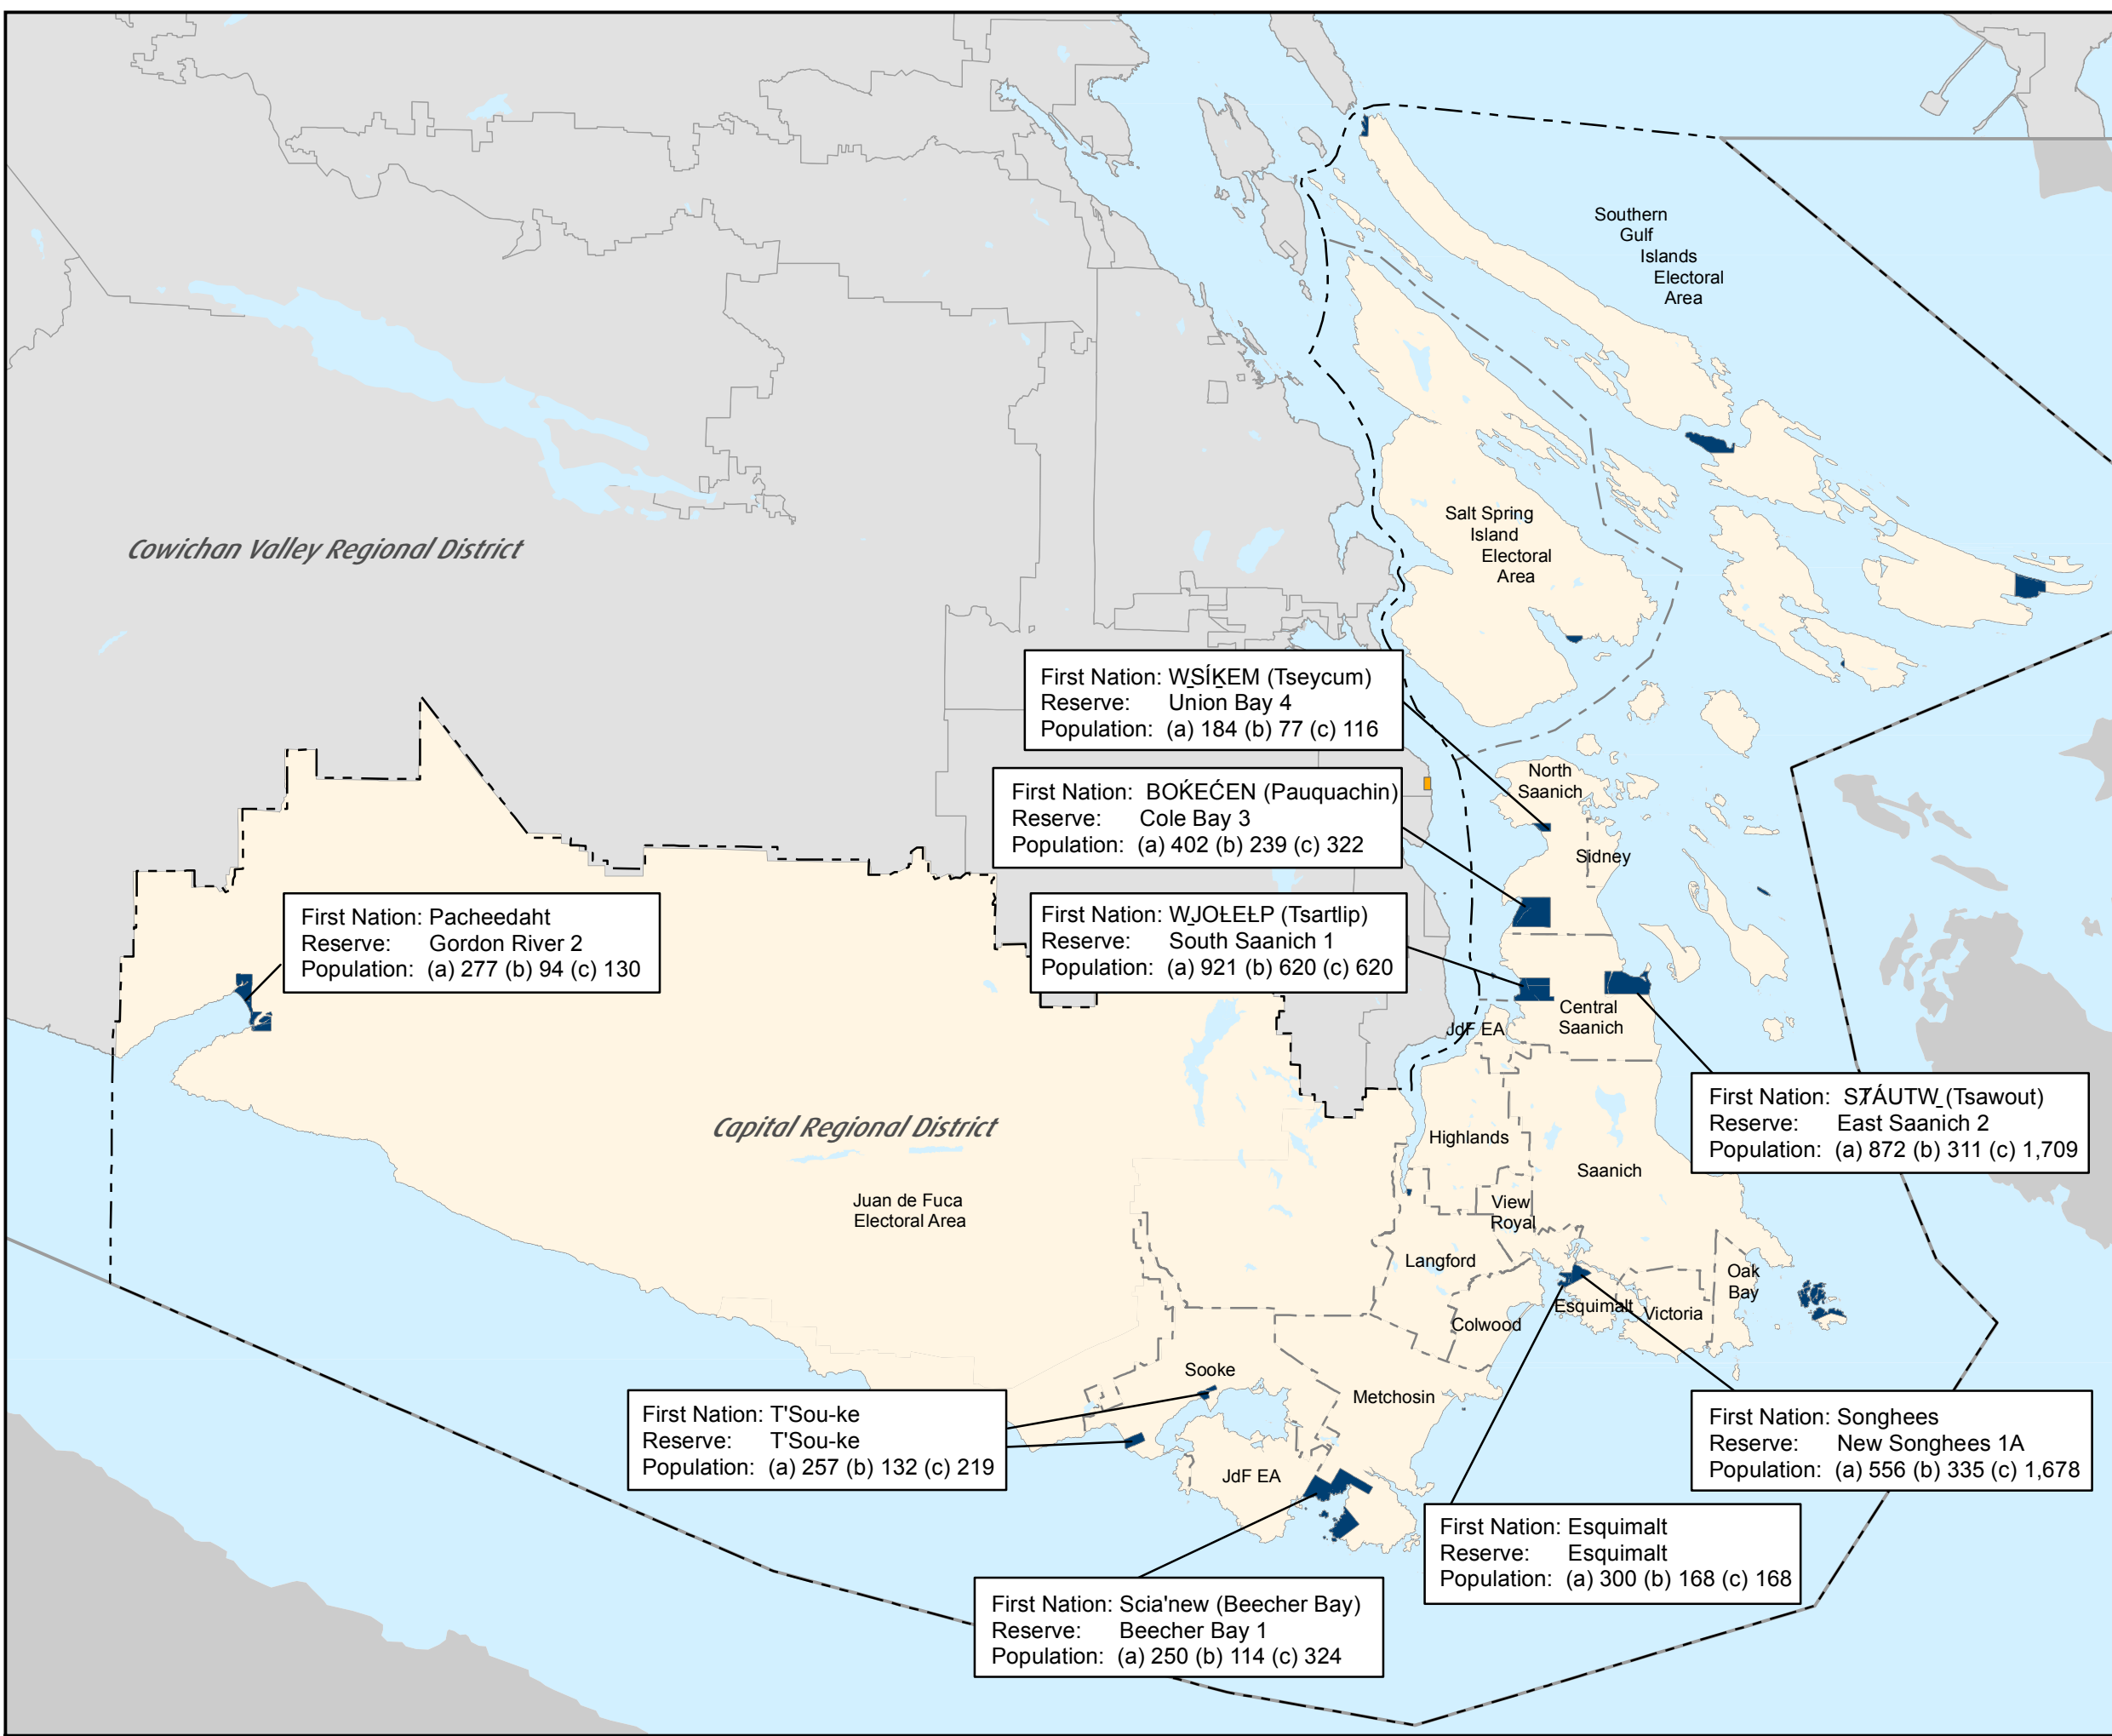

Population Counts

- (a) Total Band Membership (AANDC, Dec. 2014)
- (b) Band Members on Reserve (AANDC, Dec. 2014)
- (c) Total On-Reserve Population (including non-members) (2011 Census)

Traditional Territory

Traditional Territory is the geographic area identified by a First Nation to be the area of land which they and/or their ancestors traditionally occupied or used. (1) While identified for its historical use, it is important to remember that these lands still hold value today for First Nations whose ancestors lived here.
(1) Joseph, R., & Joseph C. (2012). Working Effectively with Aboriginal Peoples. Port Coquitlam: Indigenous Corporate Training Inc.

1:350,000

Projection: Universal Transverse Mercator Zone 10
North North American Datum 1983

DISCLAIMER
Important This map is for general information purposes only. The Capital Regional District (CRD) makes no representations or warranties regarding the accuracy or completeness of this map or the suitability of the map for any purpose. This map is not for navigation. The CRD will not be liable for any damage, loss or injury resulting from the use of the map or information on the map and the map may be changed by the CRD at any time.

February 2015: First_Nations_Territories_CRD.mxd

First Nation: **WSÍKEM** (Tseycum)
Reserve: Union Bay 4
Population: (a) 184 (b) 77 (c) 116

First Nation: **BOKEĆEN** (Pauquachin)
Reserve: Cole Bay 3
Population: (a) 402 (b) 239 (c) 322

First Nation: **WJOLELP** (Tsartlip)
Reserve: South Saanich 1
Population: (a) 921 (b) 620 (c) 620

First Nation: **Pacheedaht**
Reserve: Gordon River 2
Population: (a) 277 (b) 94 (c) 130

First Nation: **STÁUTW** (Tsawout)
Reserve: East Saanich 2
Population: (a) 872 (b) 311 (c) 1,709

First Nation: **T'Sou-ke**
Reserve: T'Sou-ke
Population: (a) 257 (b) 132 (c) 219

First Nation: **Songhees**
Reserve: New Songhees 1A
Population: (a) 556 (b) 335 (c) 1,678

First Nation: **Scia'new** (Beecher Bay)
Reserve: Beecher Bay 1
Population: (a) 250 (b) 114 (c) 324

First Nation: **Esquimalt**
Reserve: Esquimalt
Population: (a) 300 (b) 168 (c) 168