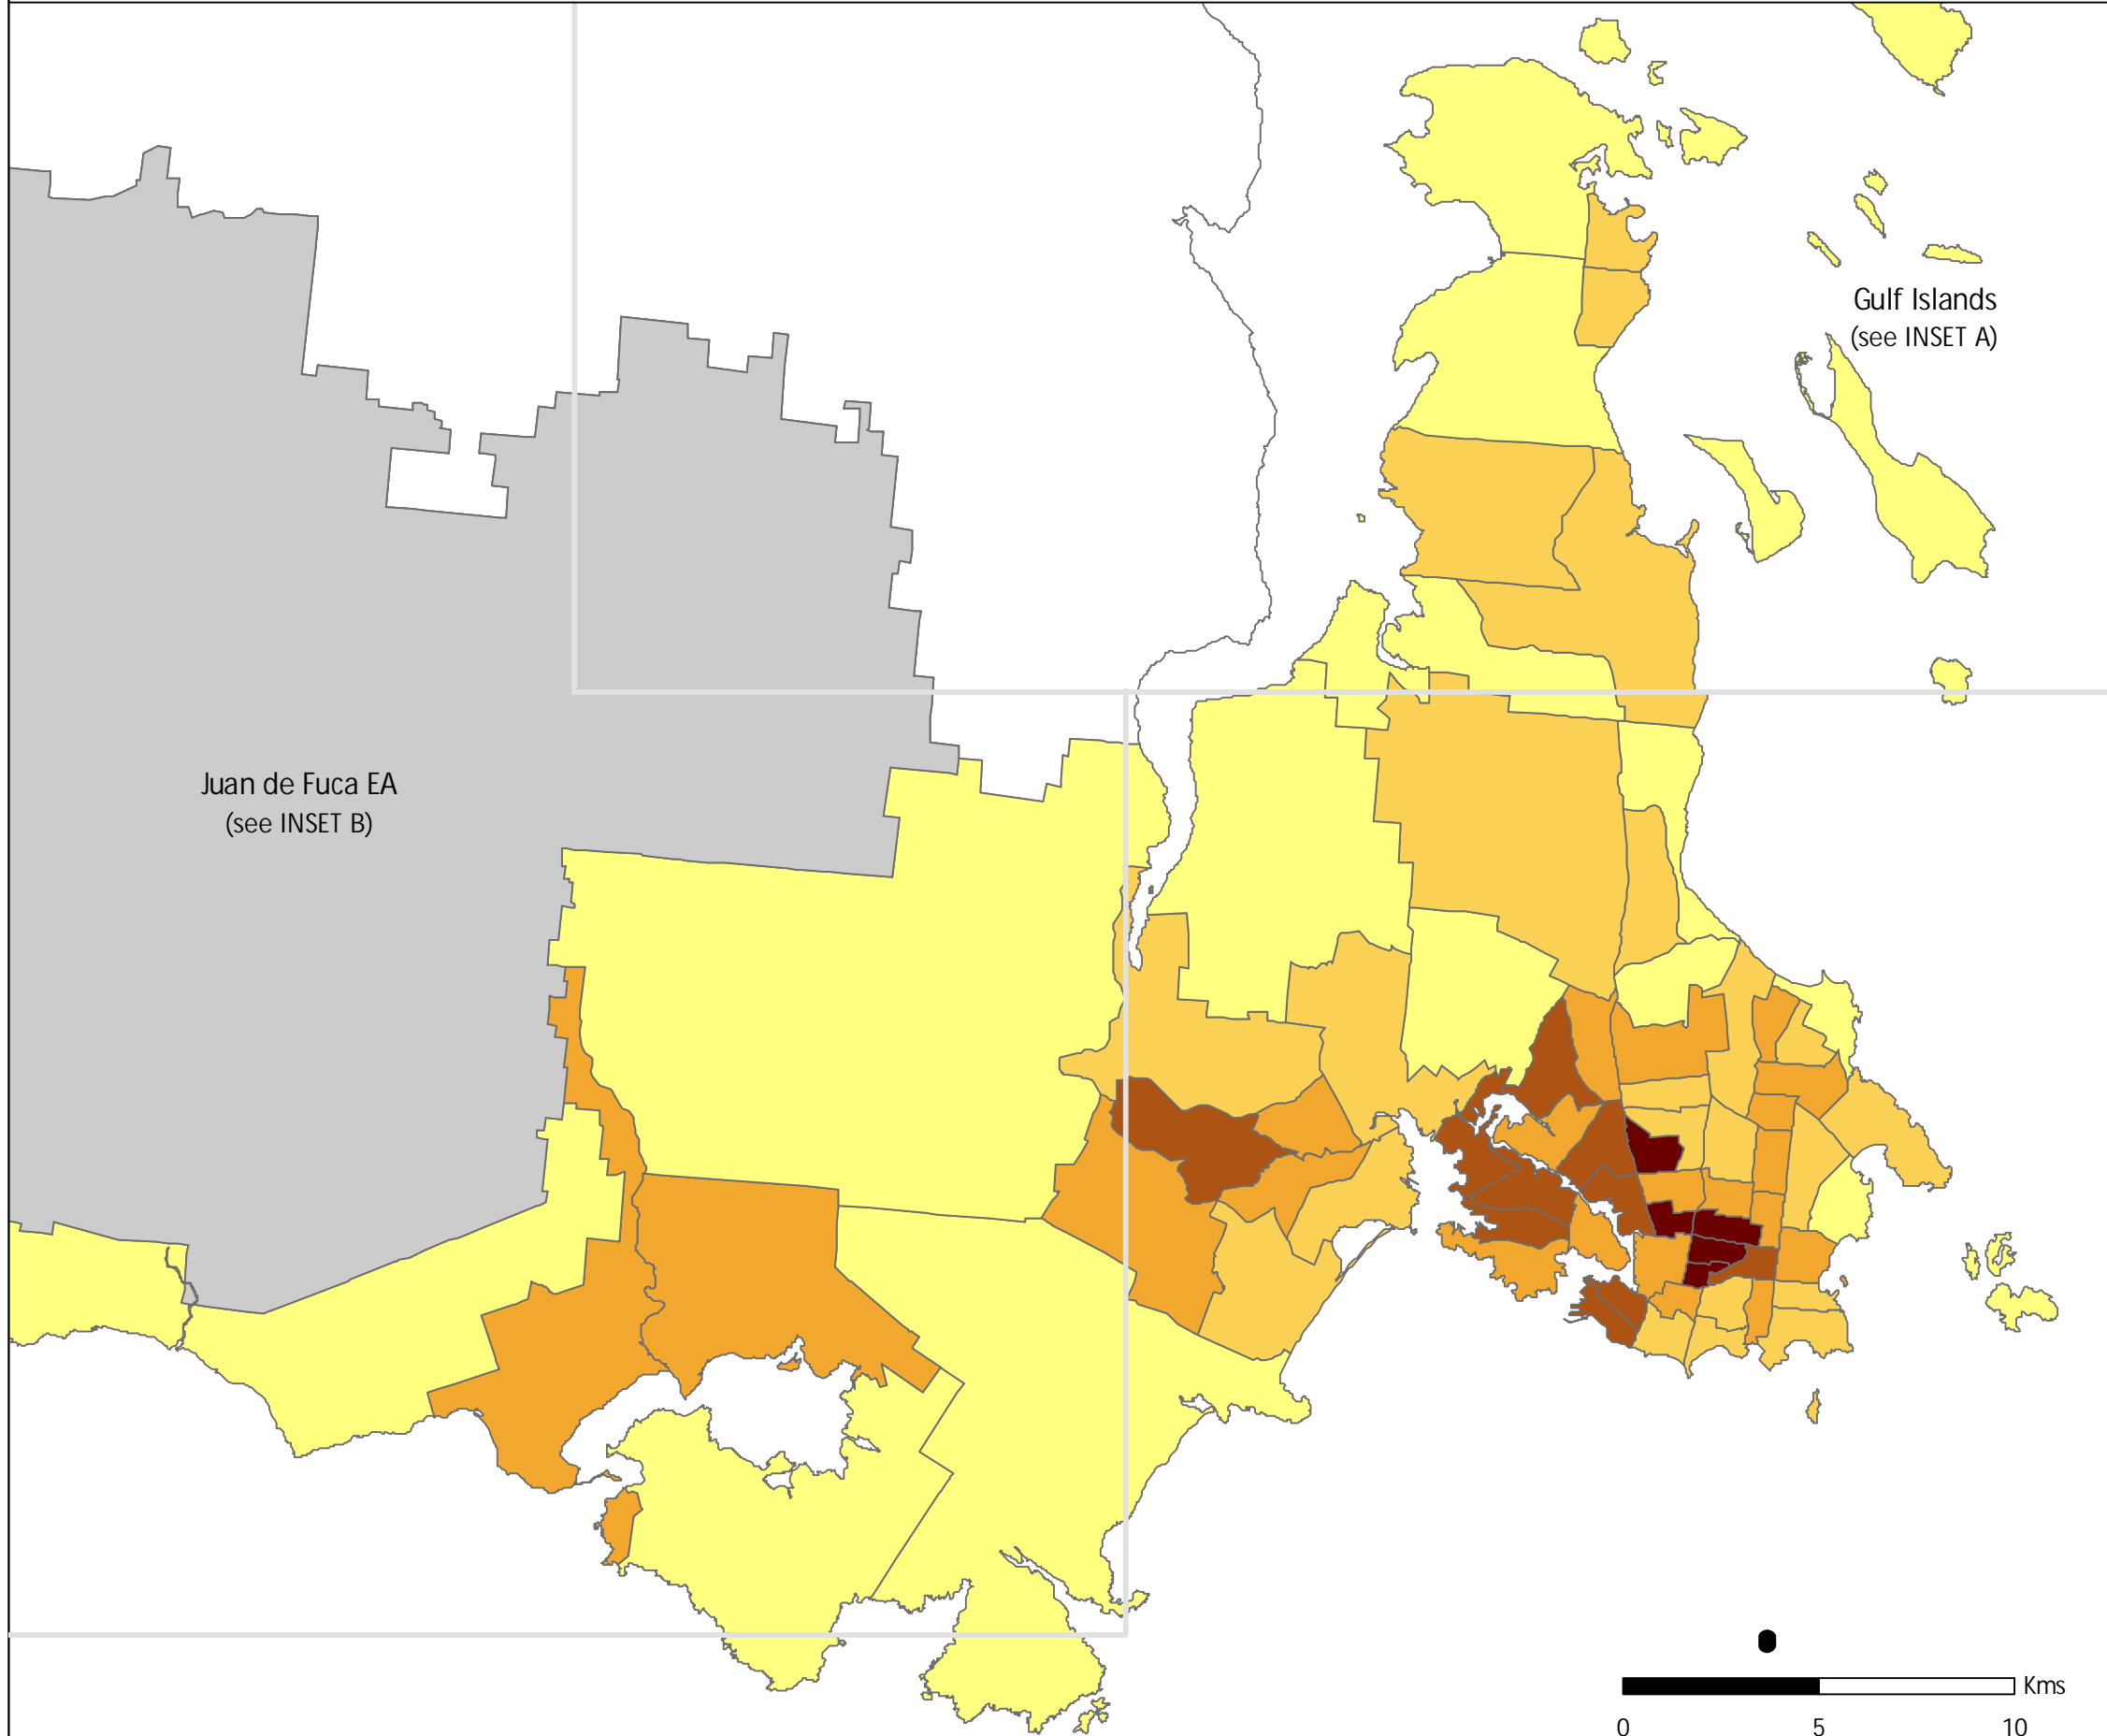

SINGLE-PARENT FAMILIES (2006) CAPITAL REGION

The Capital Region includes the Victoria Census Metropolitan Area (CMA);
 Juan de Fuca EA: Southern Gulf Islands EA and Salt Spring Island EA.
 Census Tracts within the CMA are shown on the large map.
 Source: Statistics Canada 2006 Census

Map produced: August, 2008