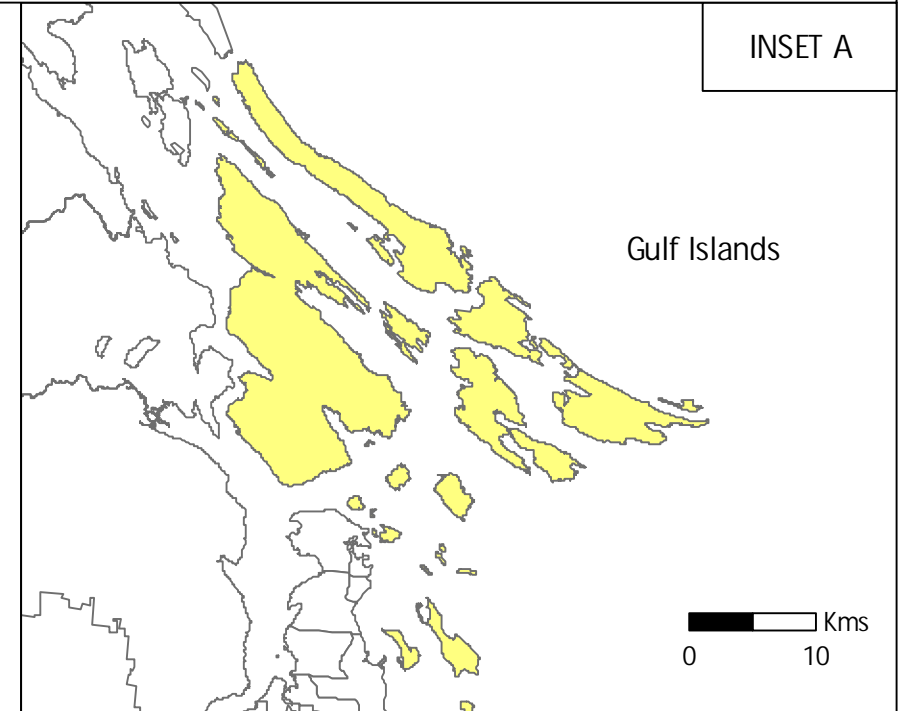

SINGLE-PARENT FAMILIES (2006) CAPITAL REGION

The Capital Region includes the Victoria Census Metropolitan Area (CMA);
 Juan de Fuca EA: Southern Gulf Islands EA and Salt Spring Island EA.
 Census Tracts within the CMA are shown on the large map.
 Source: Statistics Canada 2006 Census

Map produced: August, 2008