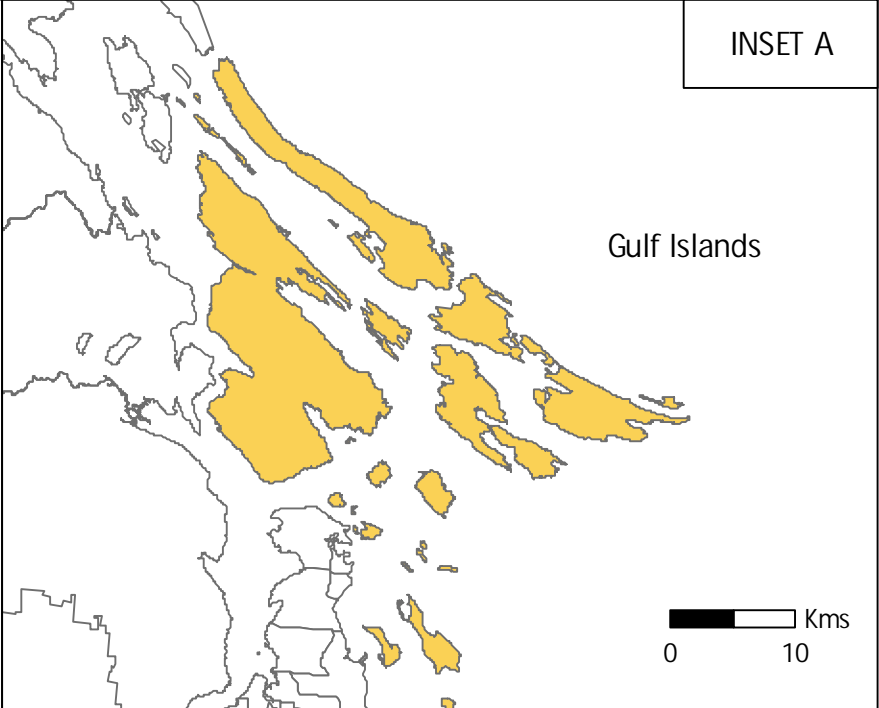

RENTED DWELLINGS (2006) CAPITAL REGION

The Capital Region includes the Victoria Census Metropolitan Area (CMA);
 Juan de Fuca EA: Southern Gulf Islands EA and Salt Spring Island EA.
 Census Tracts within the CMA are shown on the large map.
 Source: Statistics Canada 2006 Census

Map produced: August, 2008