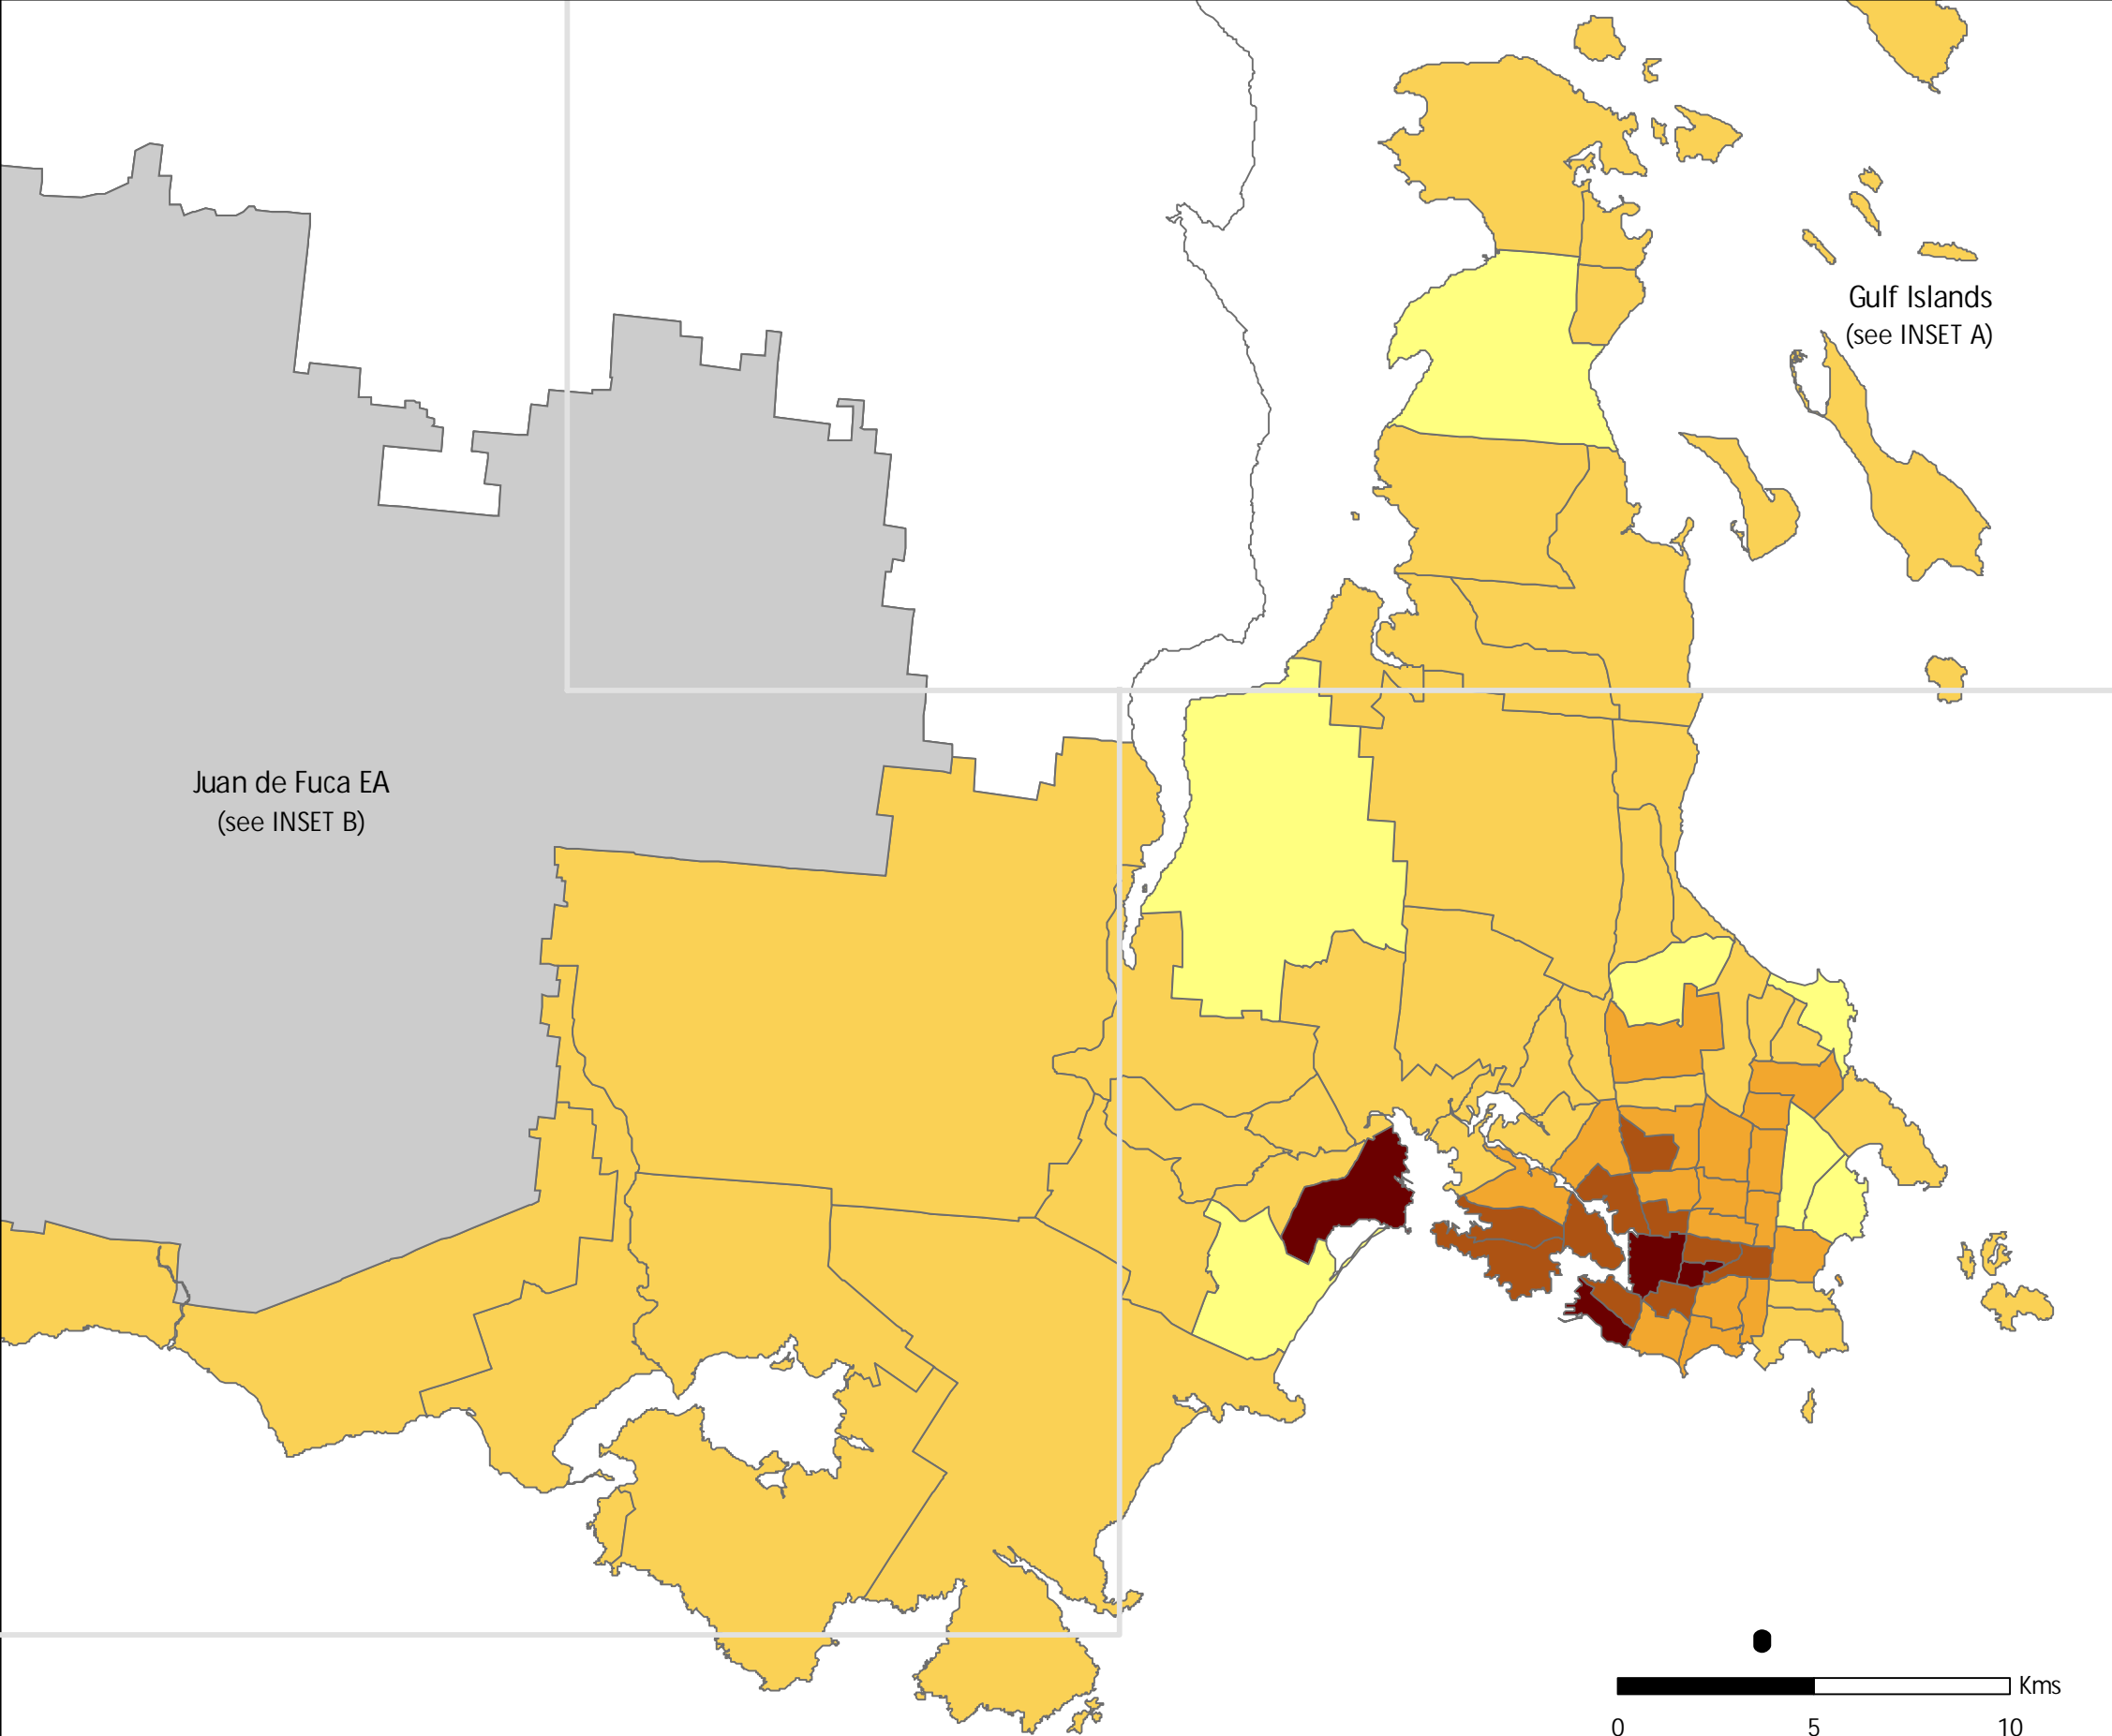

RENTED DWELLINGS (2006) CAPITAL REGION

The Capital Region includes the Victoria Census Metropolitan Area (CMA);
 Juan de Fuca EA: Southern Gulf Islands EA and Salt Spring Island EA.
 Census Tracts within the CMA are shown on the large map.
 Source: Statistics Canada 2006 Census

Map produced: August, 2008