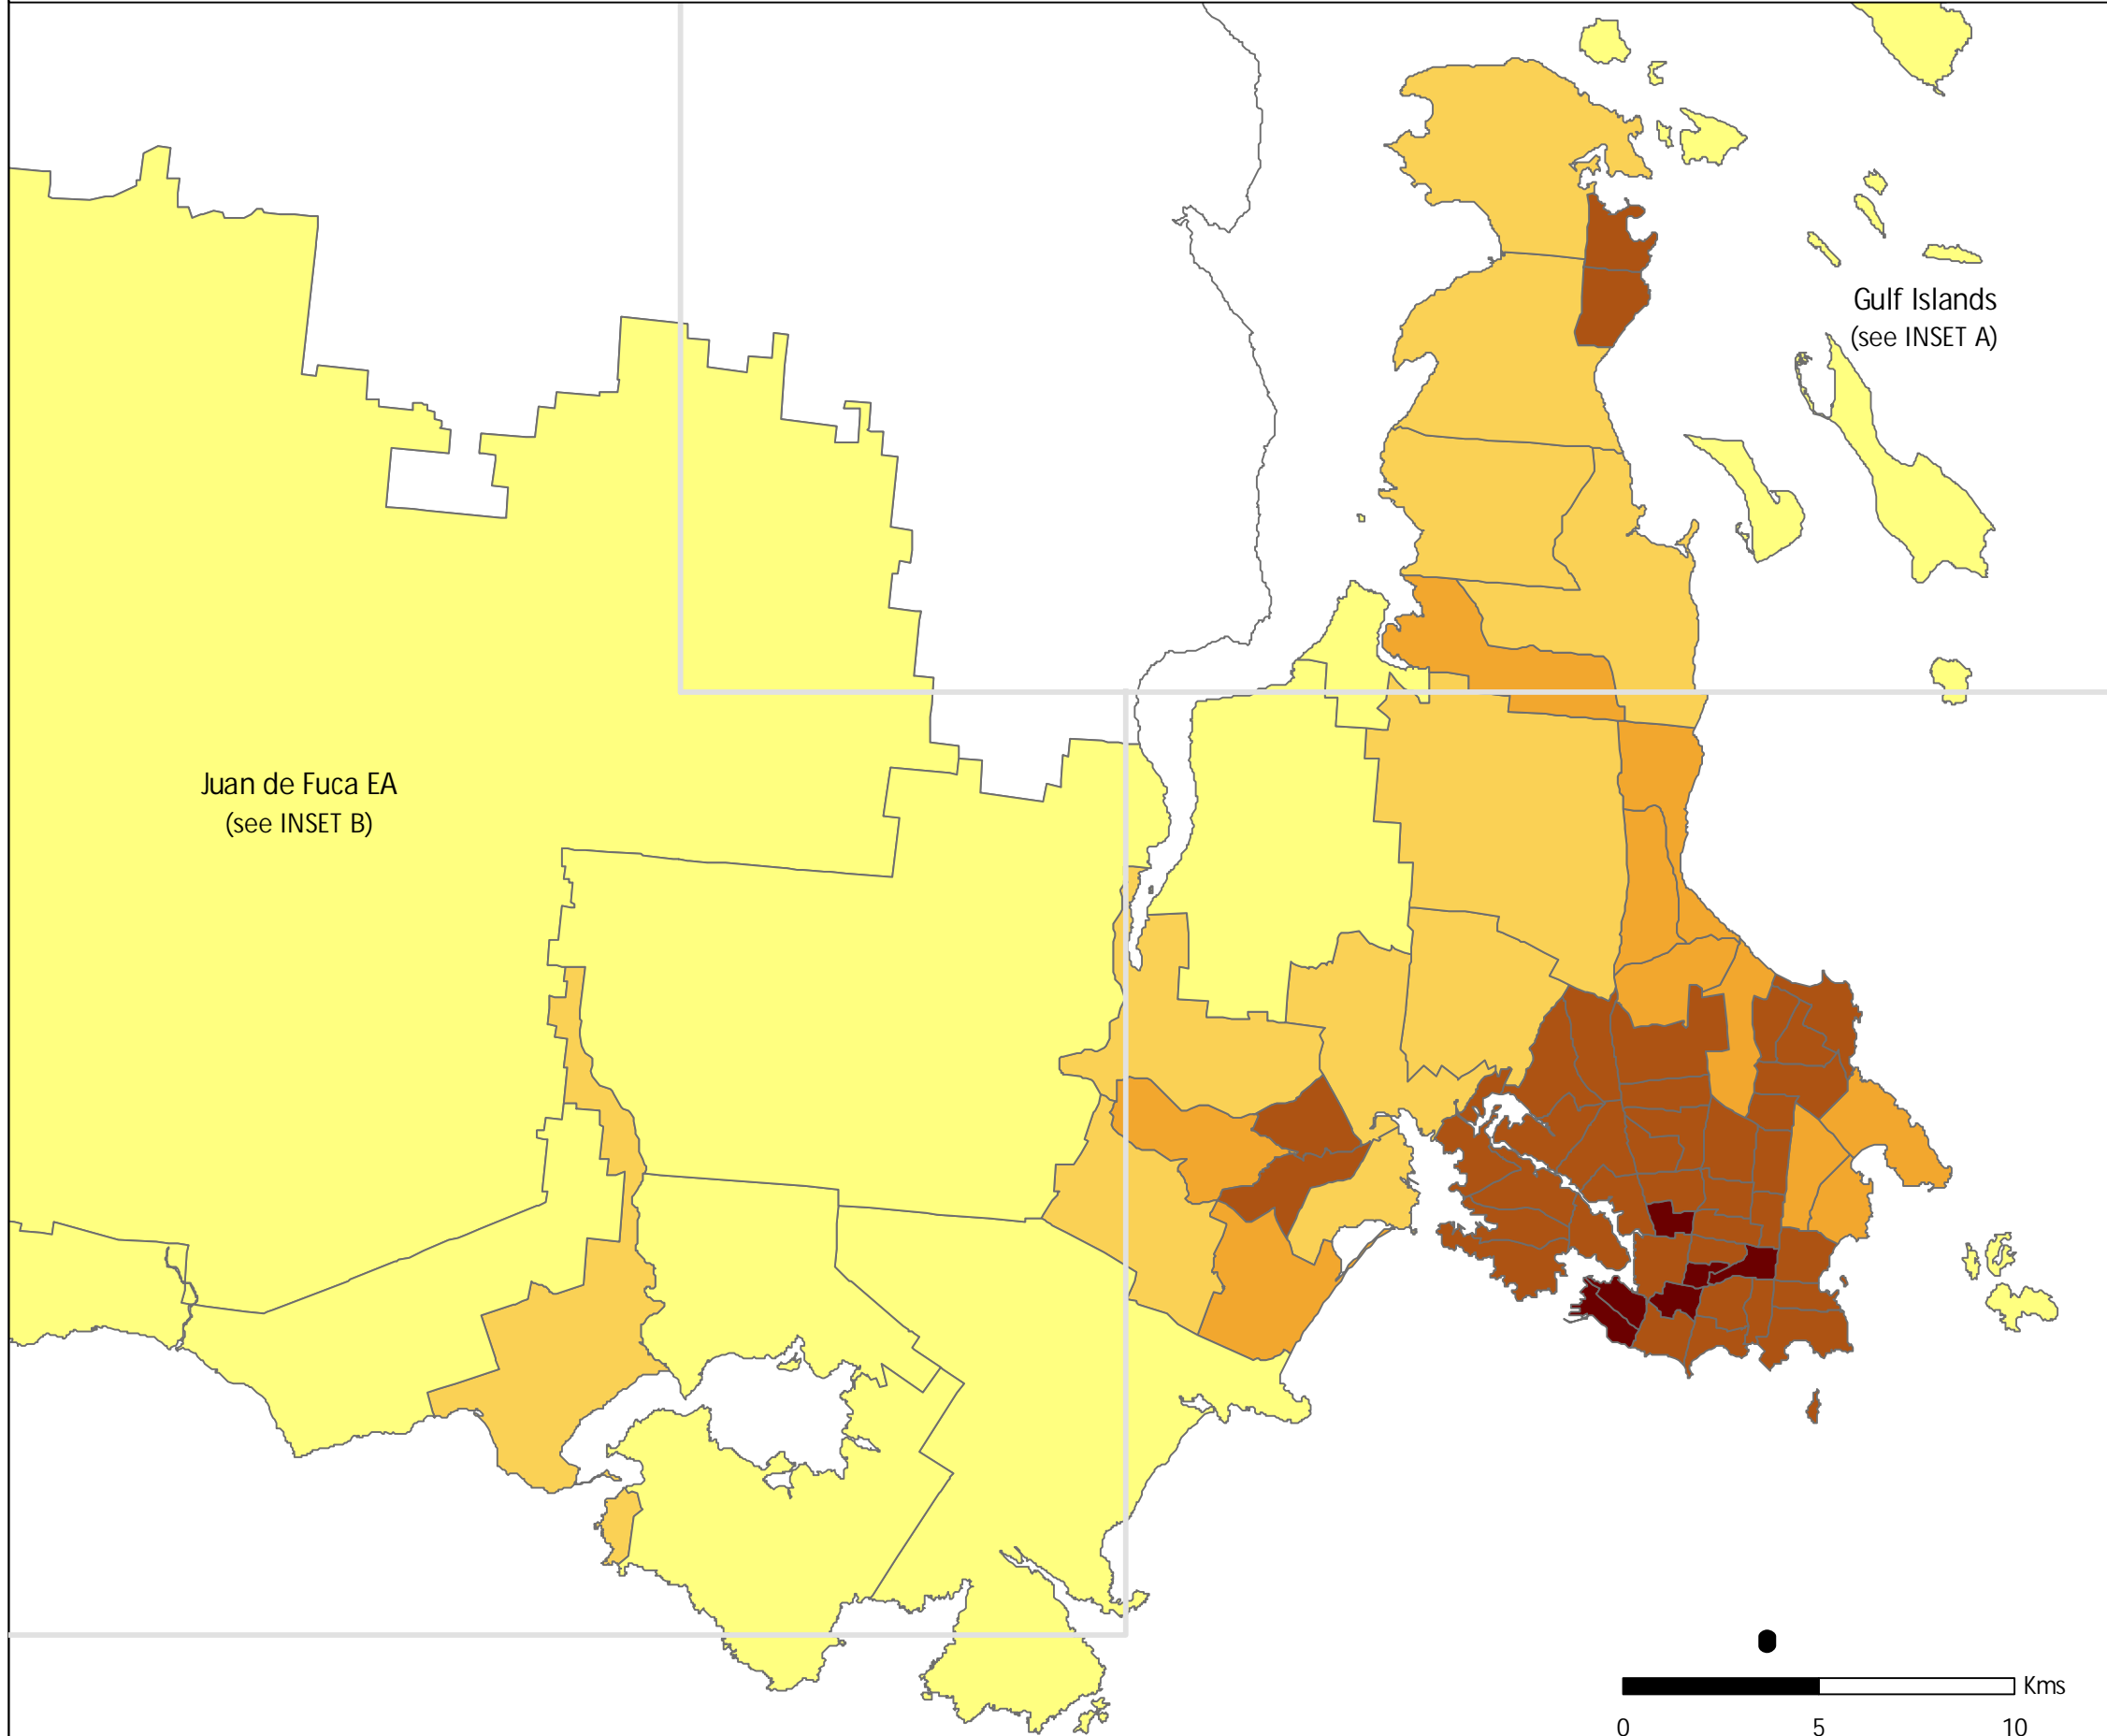

POPULATION DENSITY (2006) CAPITAL REGION

The Capital Region includes the Victoria Census Metropolitan Area (CMA);
 Juan de Fuca EA: Southern Gulf Islands EA and Salt Spring Island EA.
 Census Tracts within the CMA are shown on the large map.
 Source: Statistics Canada 2006 Census

Map produced: August, 2008