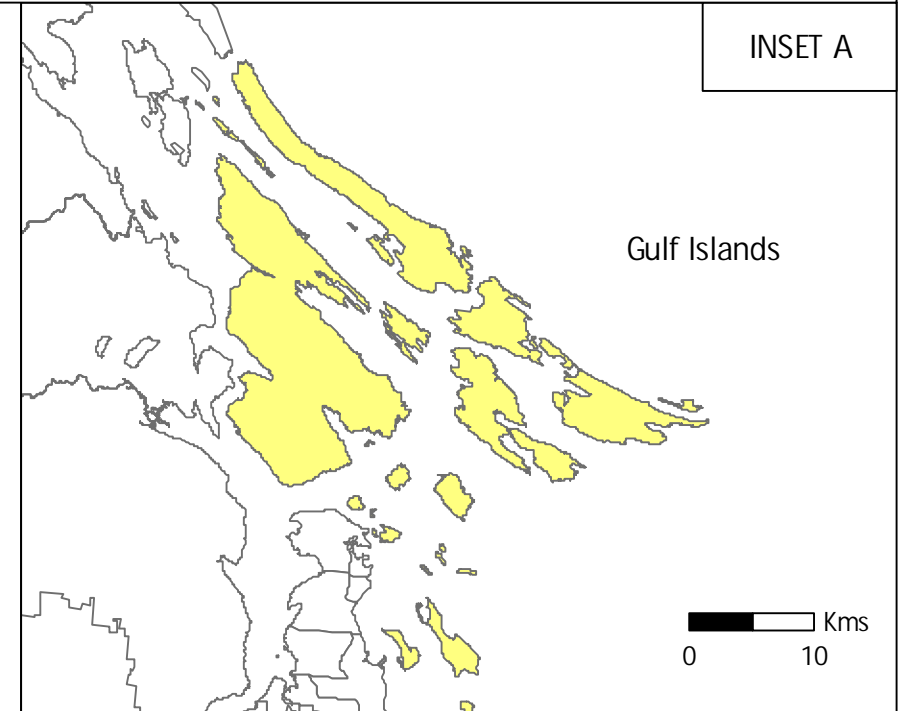

POPULATION DENSITY (2006) CAPITAL REGION

The Capital Region includes the Victoria Census Metropolitan Area (CMA);
 Juan de Fuca EA: Southern Gulf Islands EA and Salt Spring Island EA.
 Census Tracts within the CMA are shown on the large map.
 Source: Statistics Canada 2006 Census

Map produced: August, 2008