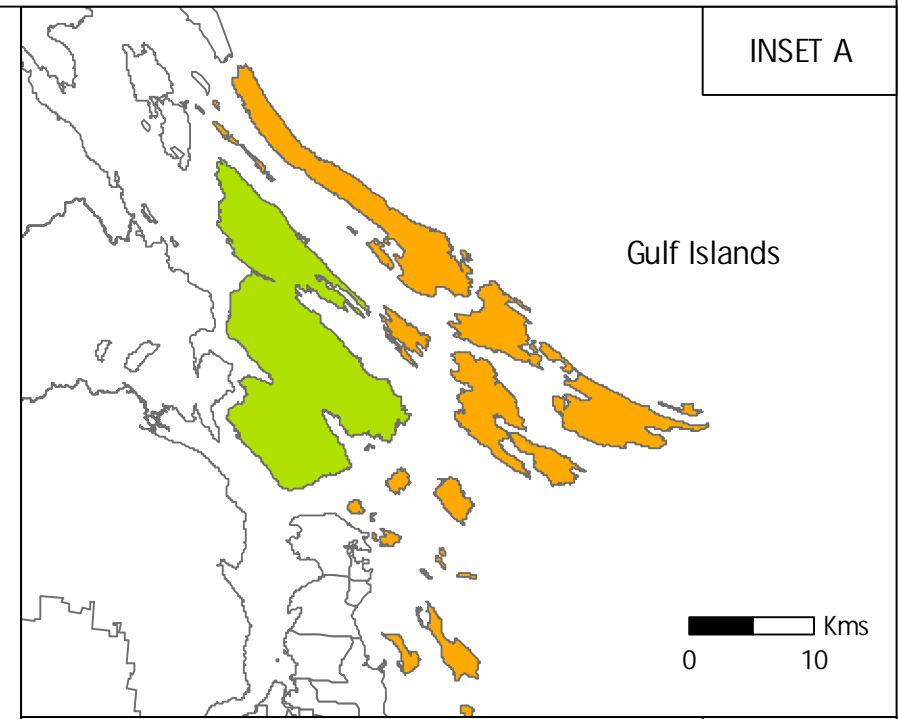

POPULATION CHANGE (2001-2006) CAPITAL REGION

The Capital Region includes the Victoria Census Metropolitan Area (CMA);
 Juan de Fuca EA: Southern Gulf Islands EA and Salt Spring Island EA.
 Census Tracts within the CMA are shown on the large map.
 Source: Statistics Canada 2001 Census and 2006 Census

Map produced: August, 2008