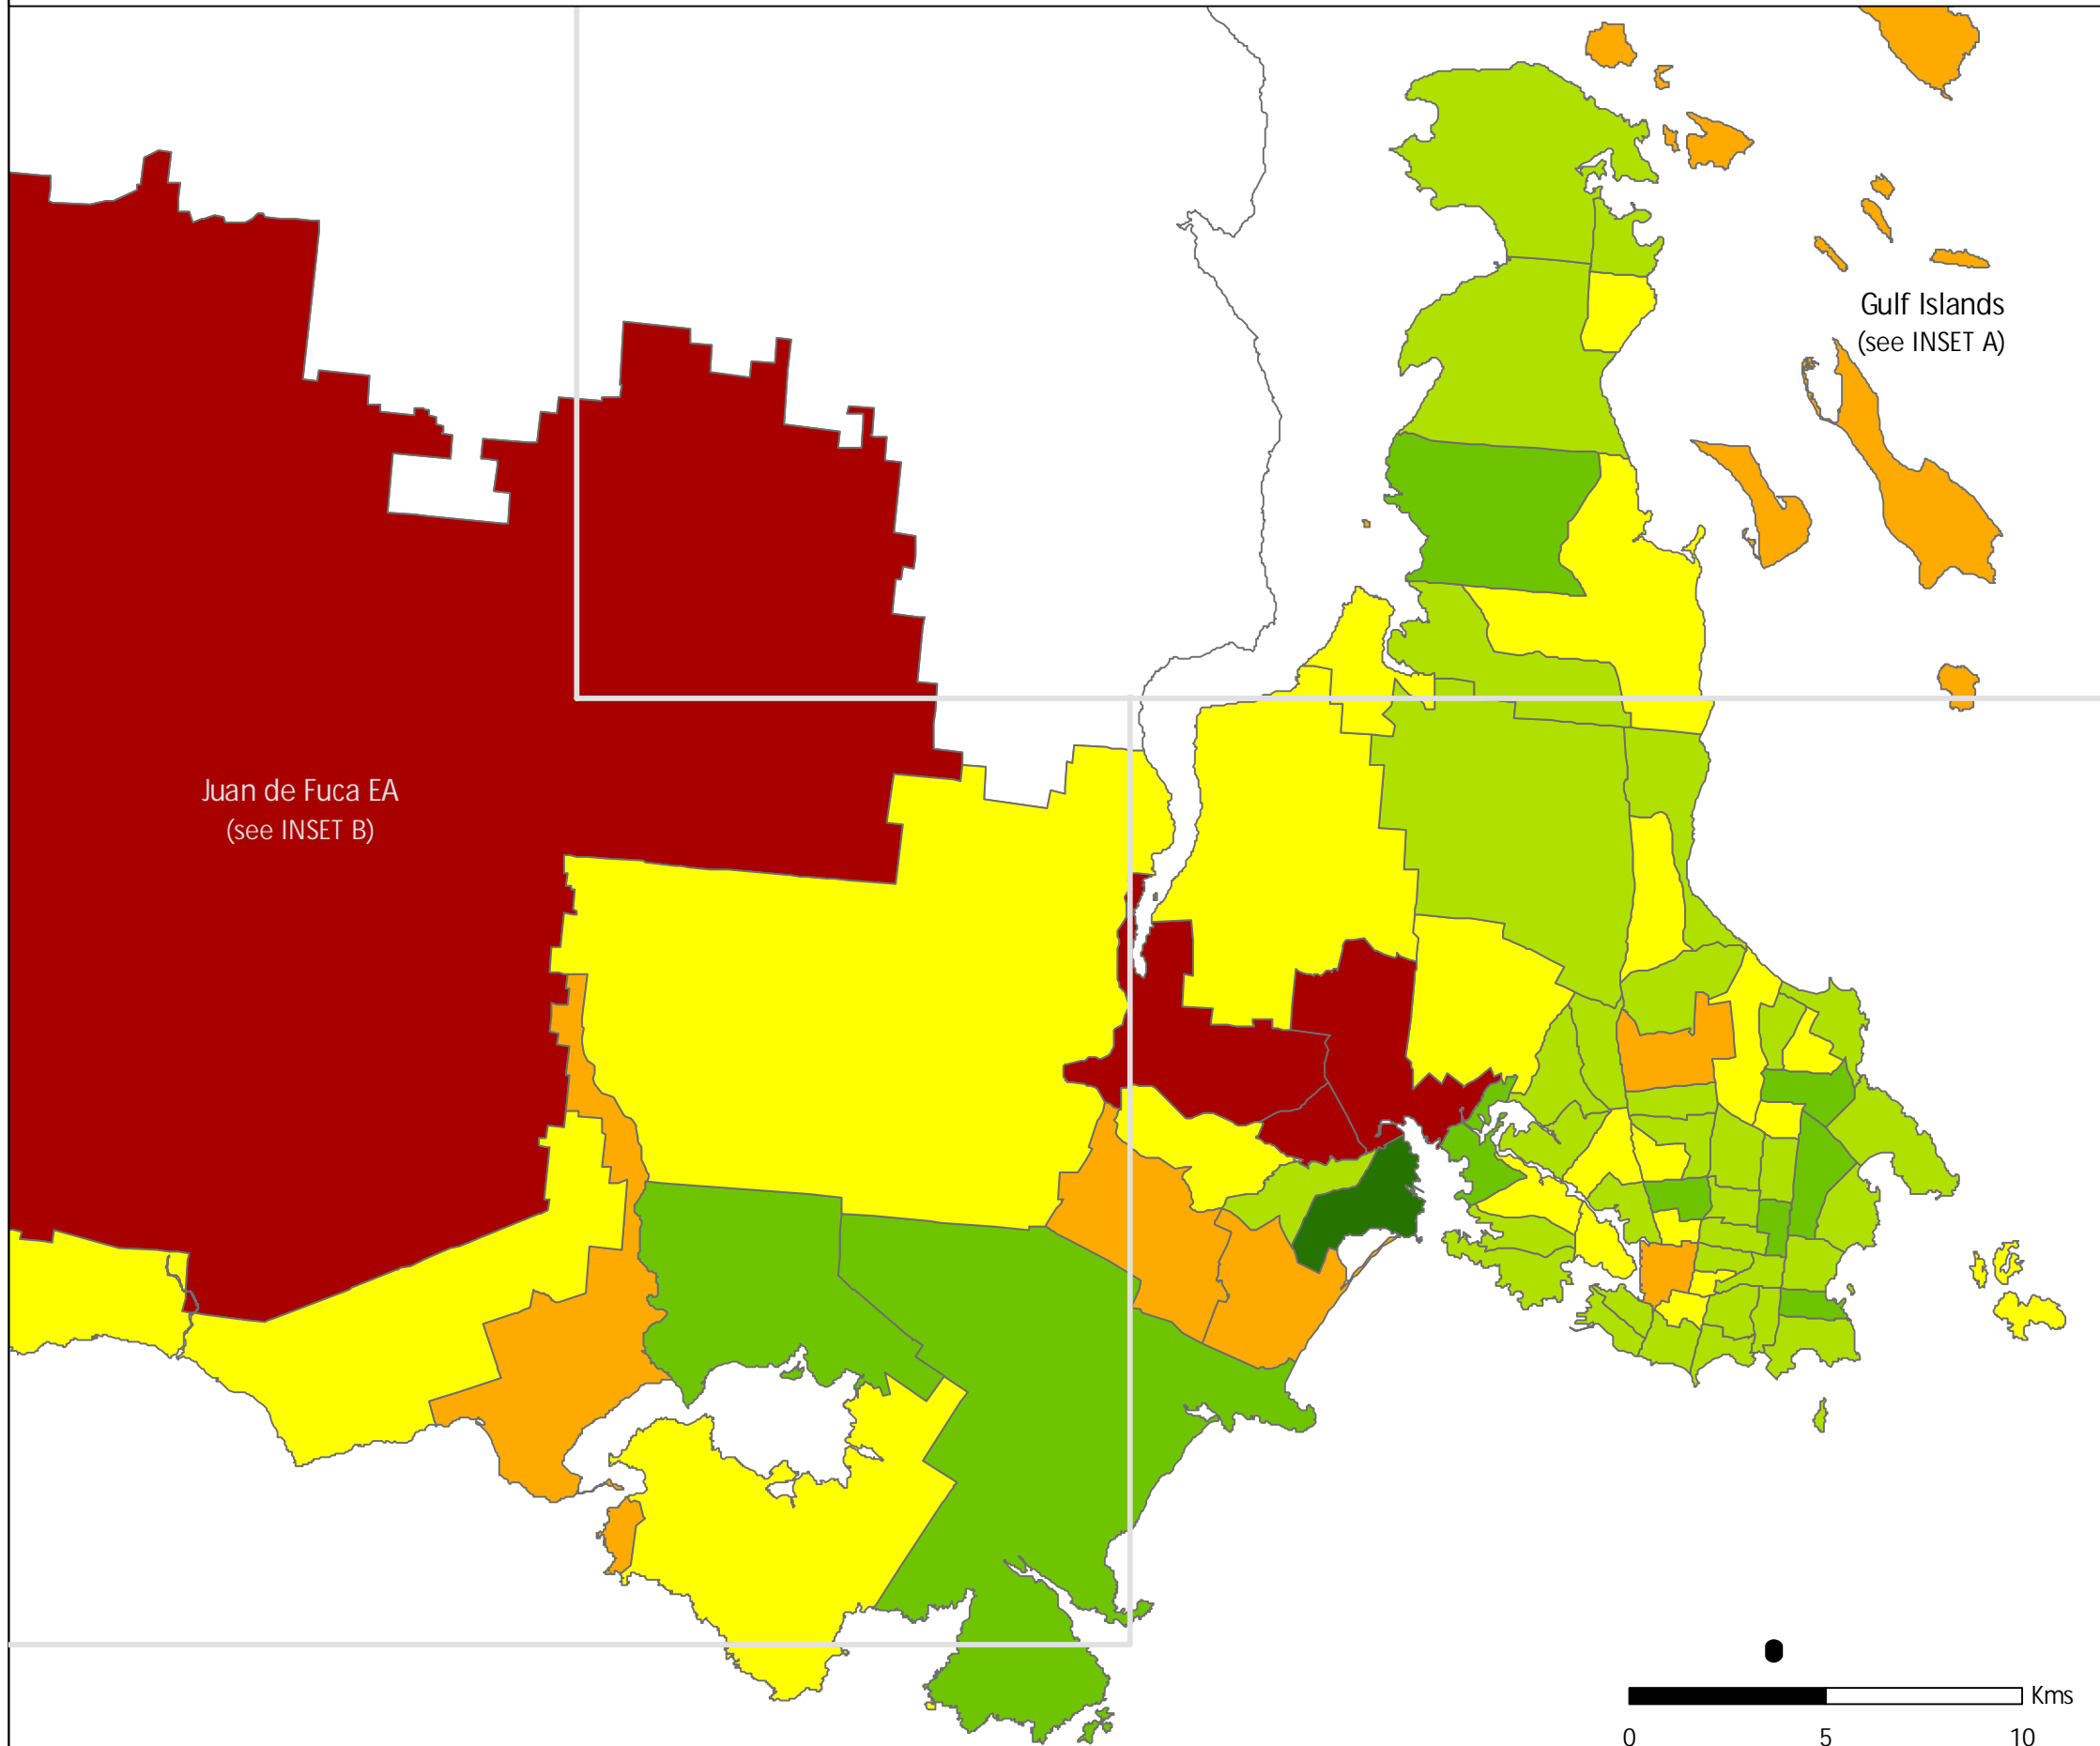

POPULATION CHANGE (2001-2006) CAPITAL REGION

The Capital Region includes the Victoria Census Metropolitan Area (CMA);
 Juan de Fuca EA: Southern Gulf Islands EA and Salt Spring Island EA.
 Census Tracts within the CMA are shown on the large map.
 Source: Statistics Canada 2001 Census and 2006 Census

Map produced: August, 2008