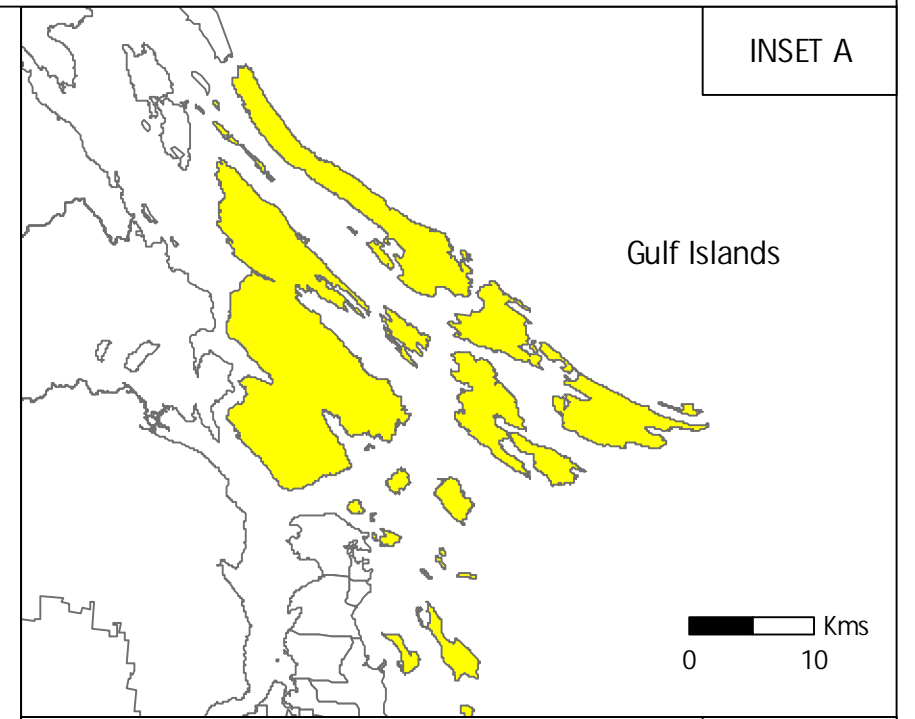

POPULATION CHANGE (1996-2006) CAPITAL REGION

The Capital Region includes the Victoria Census Metropolitan Area (CMA);
 Juan de Fuca EA: Southern Gulf Islands EA and Salt Spring Island EA.
 Census Tracts within the CMA are shown on the large map.
 Source: Statistics Canada 1996 Census and 2006 Census

Map produced: August, 2008