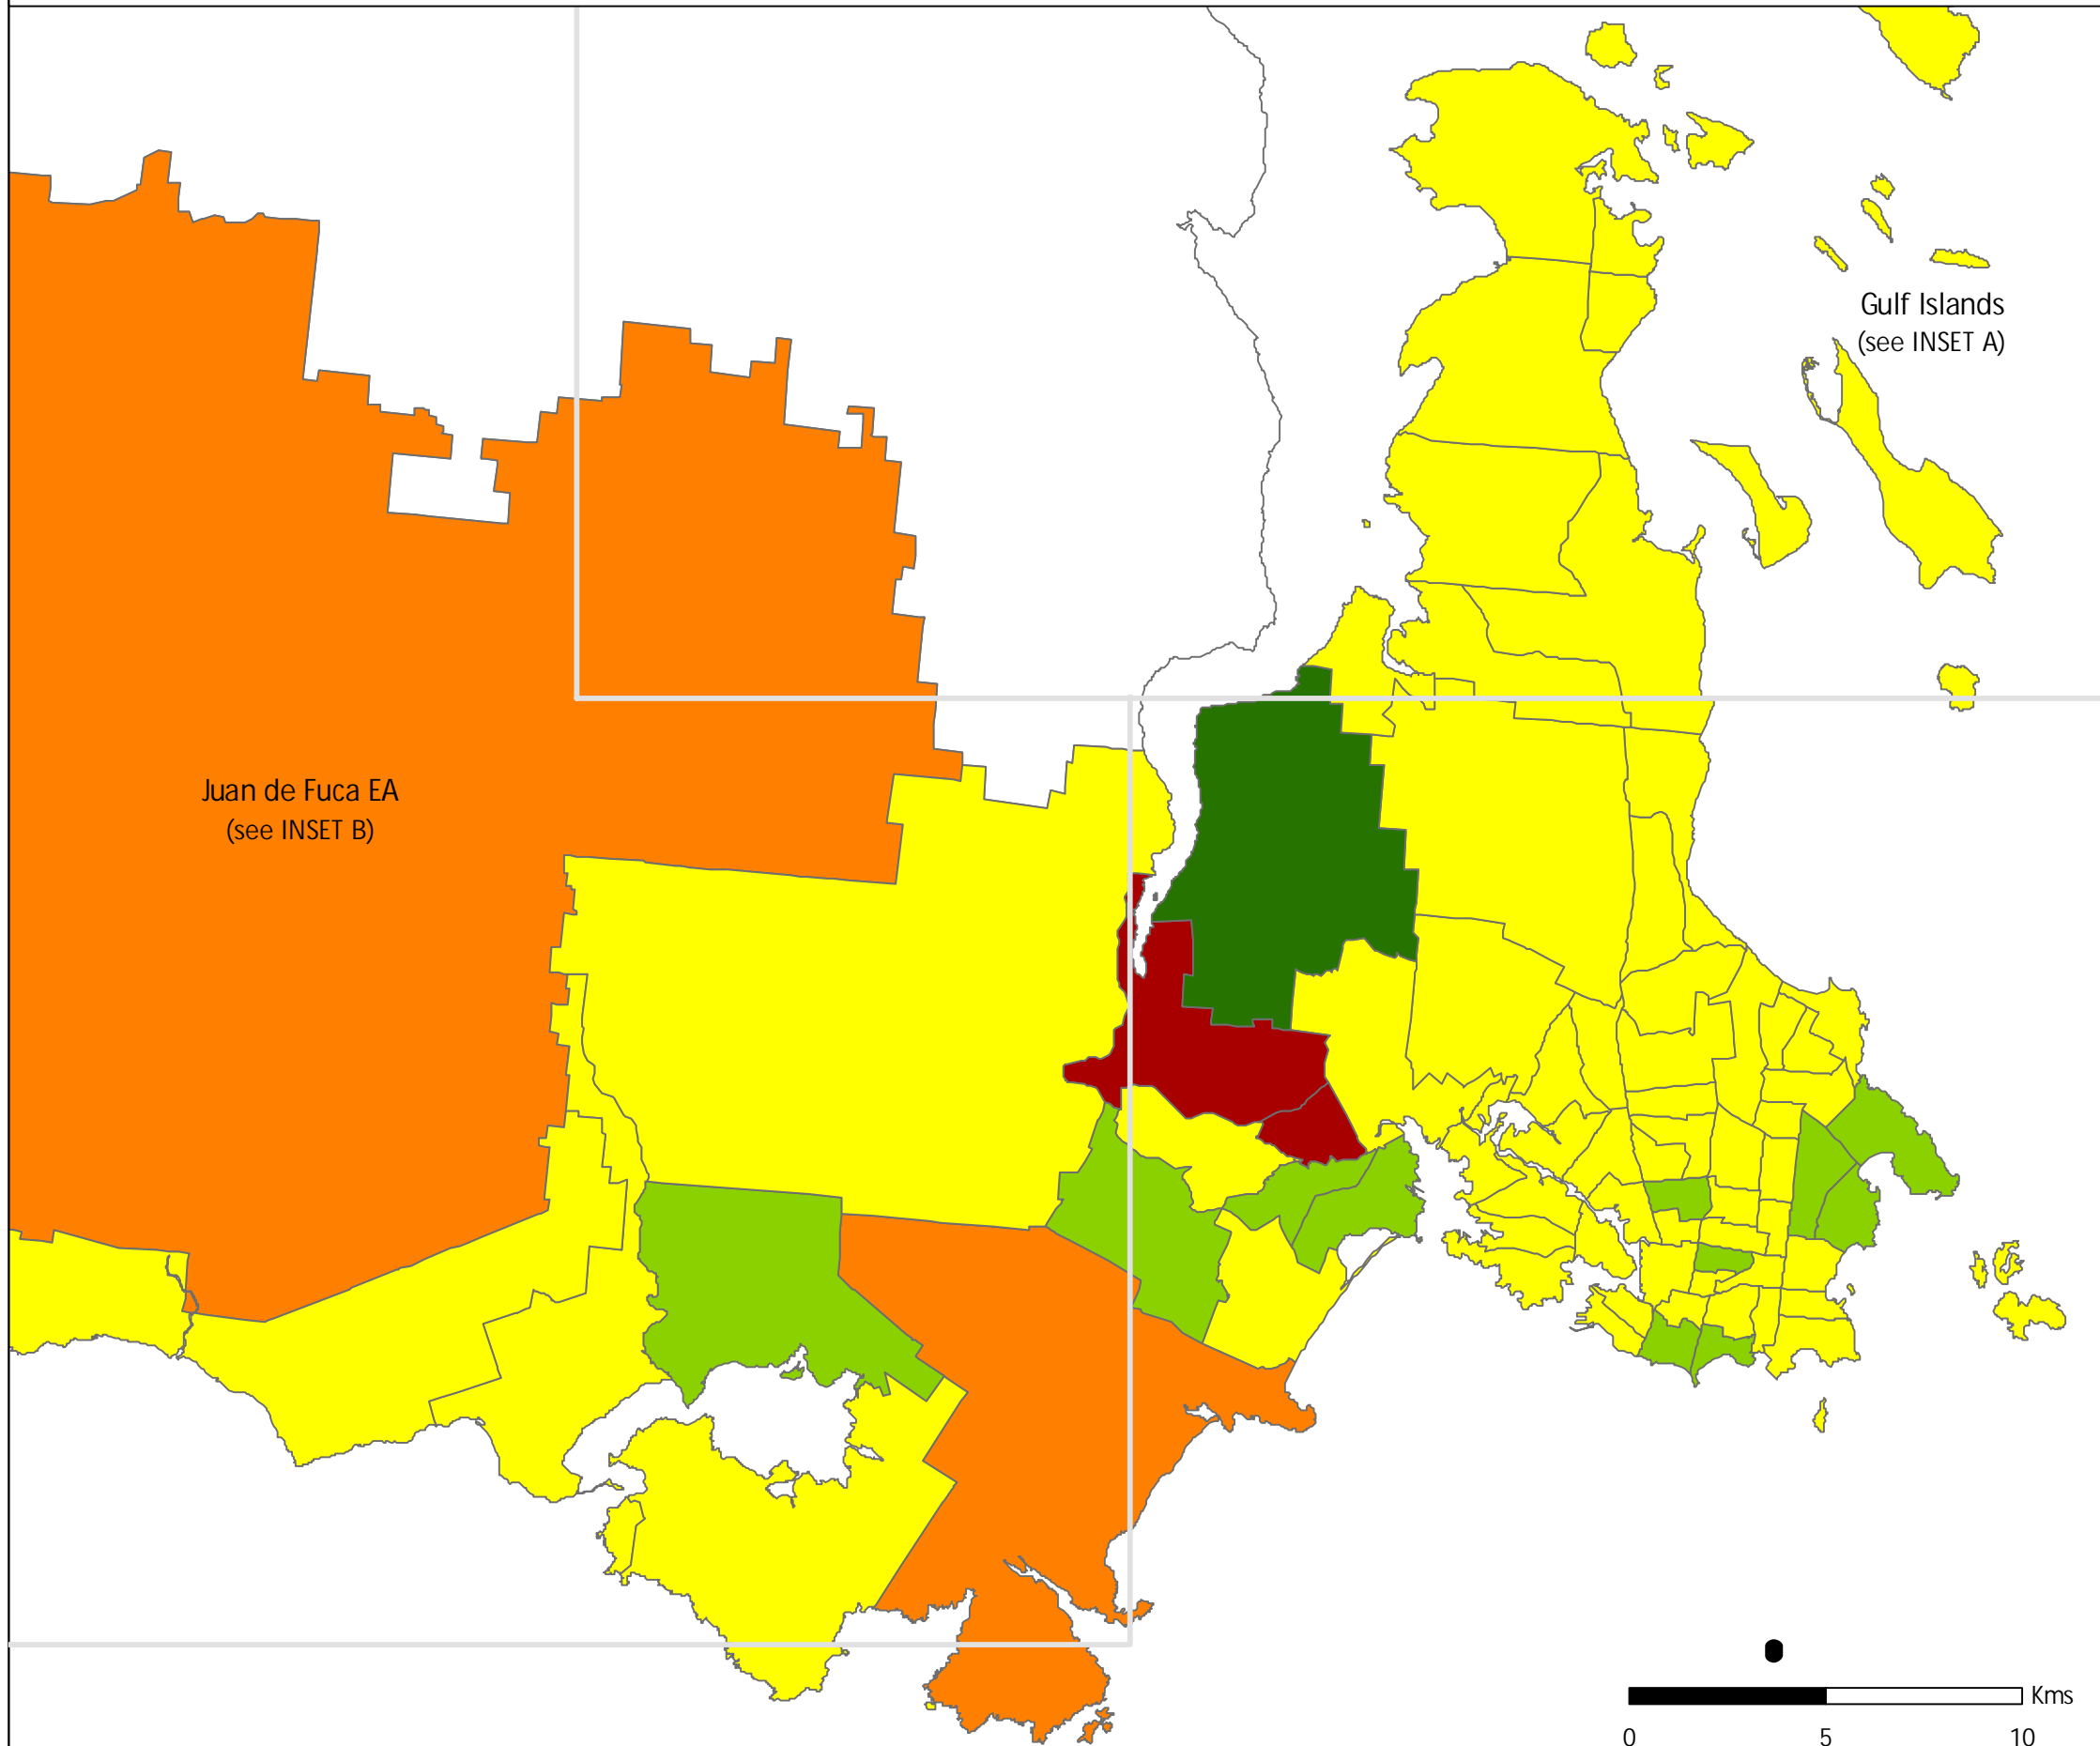

POPULATION CHANGE (1996-2006) CAPITAL REGION

The Capital Region includes the Victoria Census Metropolitan Area (CMA);
 Juan de Fuca EA: Southern Gulf Islands EA and Salt Spring Island EA.
 Census Tracts within the CMA are shown on the large map.
 Source: Statistics Canada 1996 Census and 2006 Census

Map produced: August, 2008