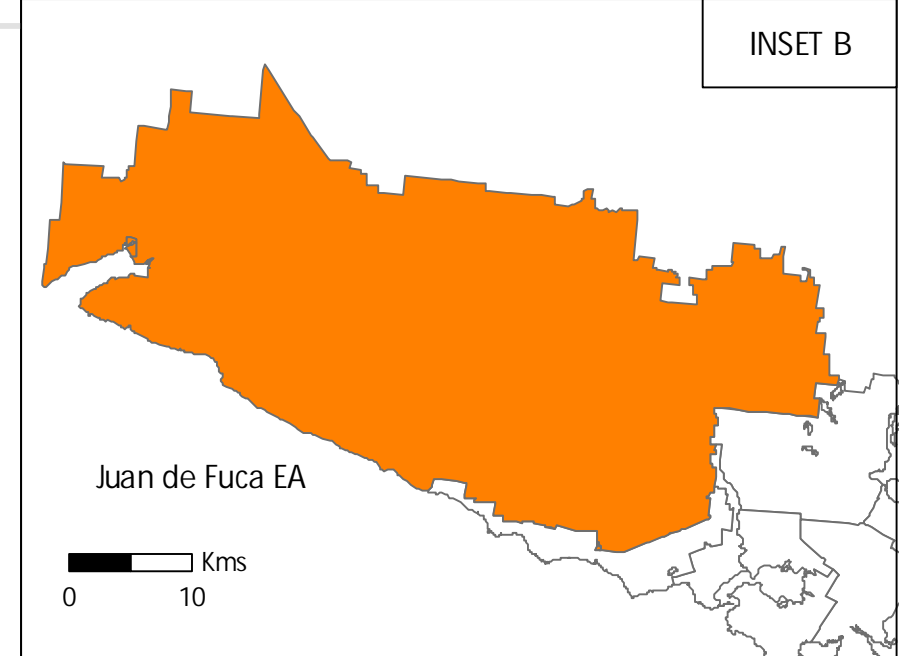

POPULATION CHANGE (1996-2006) CAPITAL REGION

The Capital Region includes the Victoria Census Metropolitan Area (CMA);
 Juan de Fuca EA: Southern Gulf Islands EA and Salt Spring Island EA.
 Census Tracts within the CMA are shown on the large map.
 Source: Statistics Canada 1996 Census and 2006 Census

Map produced: August, 2008