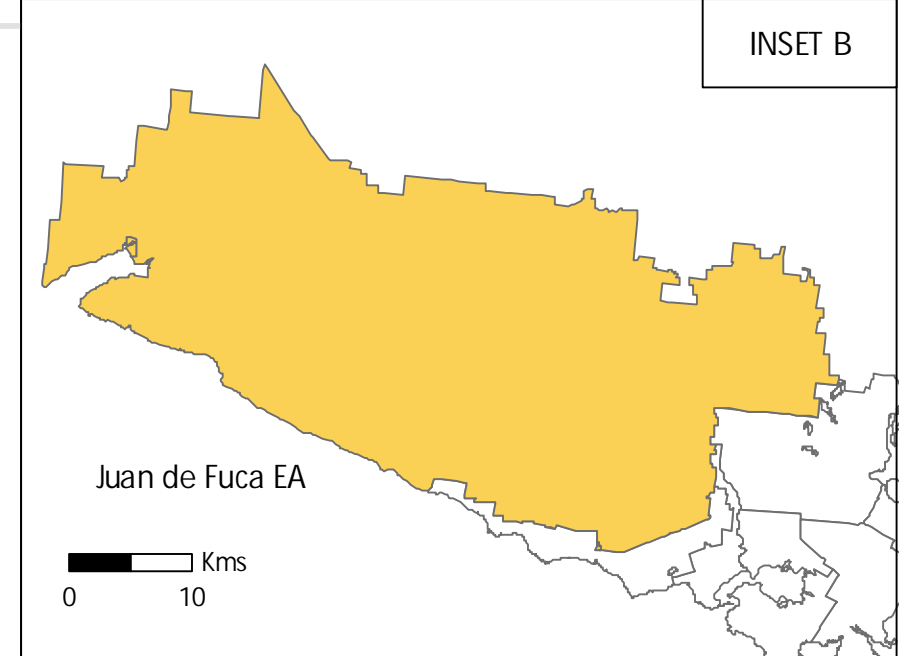

POPULATION AGED 65 YEARS AND OVER (2006) CAPITAL REGION

The Capital Region includes the Victoria Census Metropolitan Area (CMA);
 Juan de Fuca EA: Southern Gulf Islands EA and Salt Spring Island EA.
 Census Tracts within the CMA are shown on the large map.
 Source: Statistics Canada 2006 Census

Map produced: August, 2008