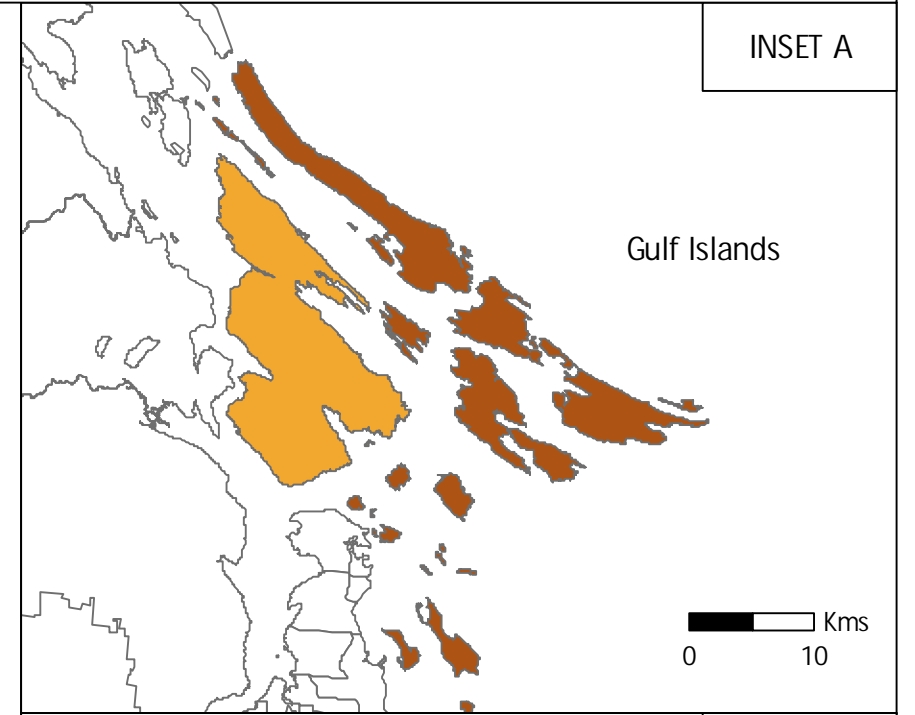

POPULATION AGED 65 YEARS AND OVER (2006) CAPITAL REGION

The Capital Region includes the Victoria Census Metropolitan Area (CMA);
 Juan de Fuca EA: Southern Gulf Islands EA and Salt Spring Island EA.
 Census Tracts within the CMA are shown on the large map.
 Source: Statistics Canada 2006 Census

Map produced: August, 2008