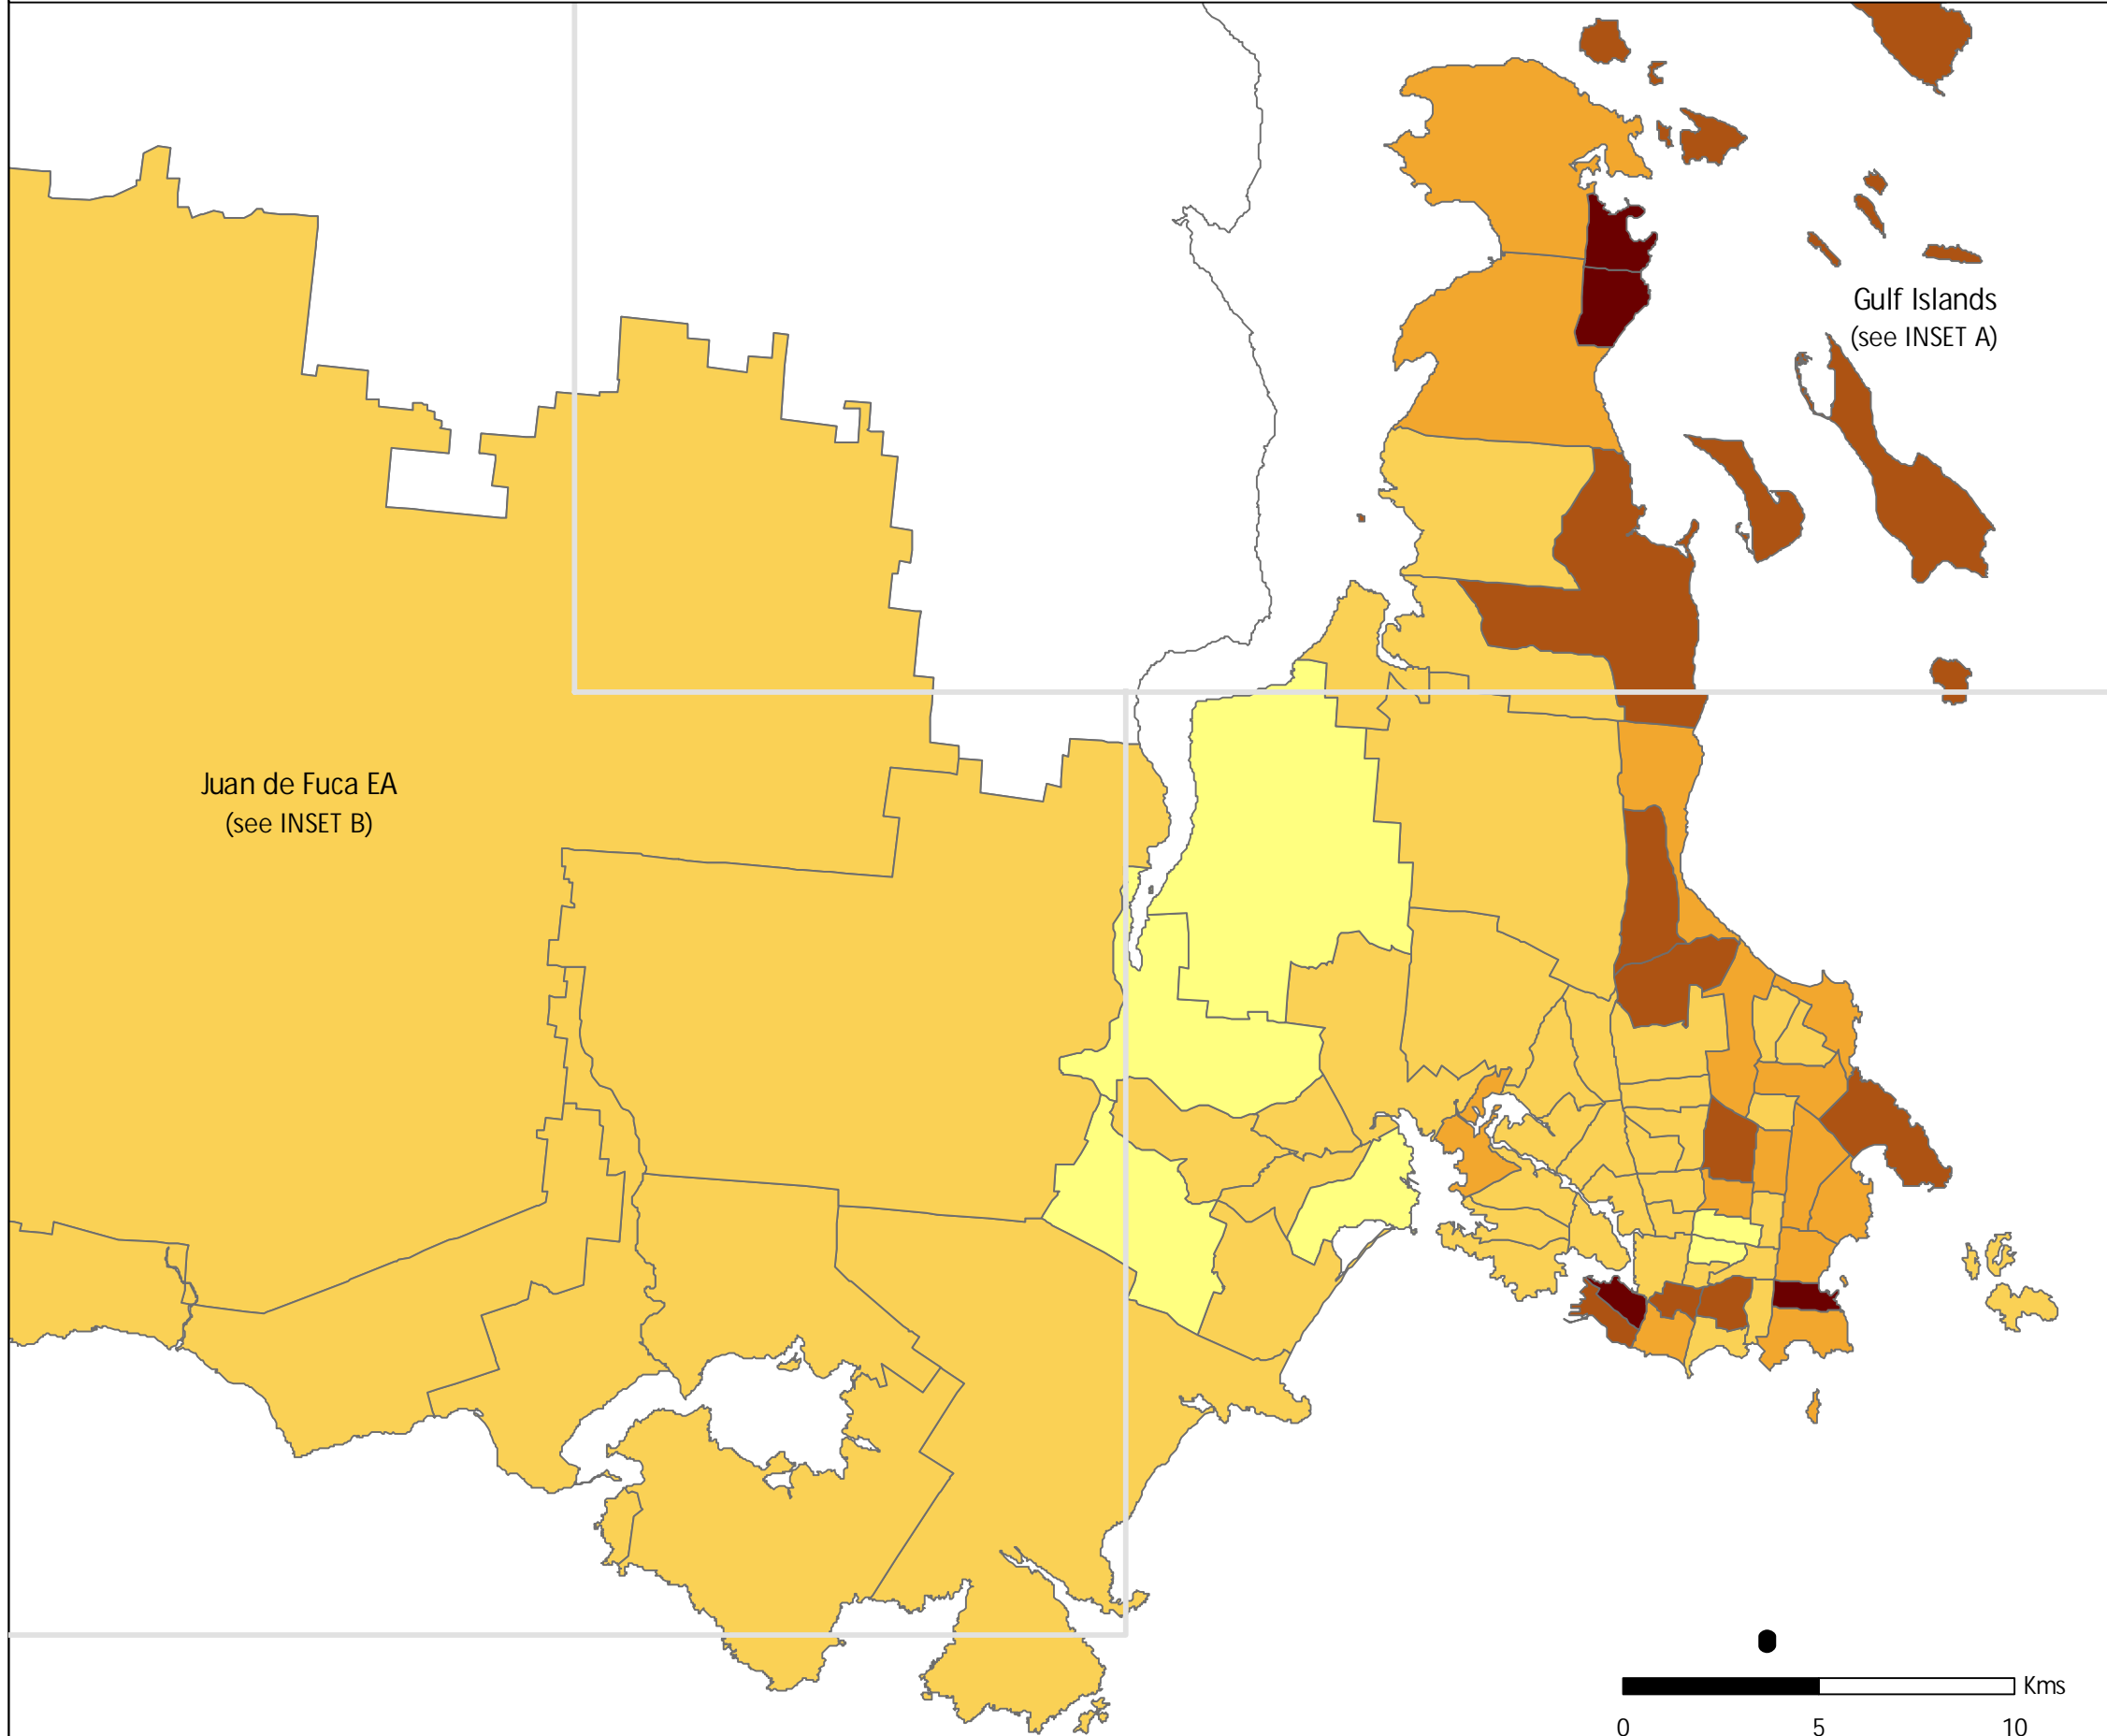

POPULATION AGED 65 YEARS AND OVER (2006) CAPITAL REGION

The Capital Region includes the Victoria Census Metropolitan Area (CMA);
 Juan de Fuca EA: Southern Gulf Islands EA and Salt Spring Island EA.
 Census Tracts within the CMA are shown on the large map.
 Source: Statistics Canada 2006 Census

Map produced: August, 2008