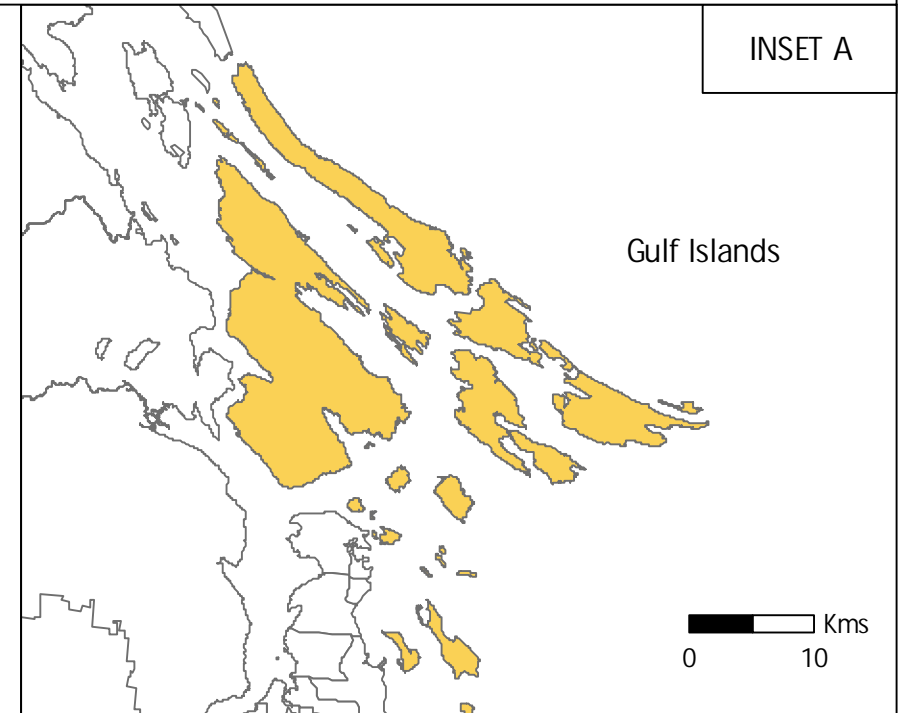

PERSONS WITH LOW INCOME (2005) CAPITAL REGION

Percent of Persons in Private Households, 2005

The Capital Region includes the Victoria Census Metropolitan Area (CMA);
 Juan de Fuca EA: Southern Gulf Islands EA and Salt Spring Island EA.
 Census Tracts within the CMA are shown on the large map.
 Source: Statistics Canada 2006 Census

Map produced: August, 2008