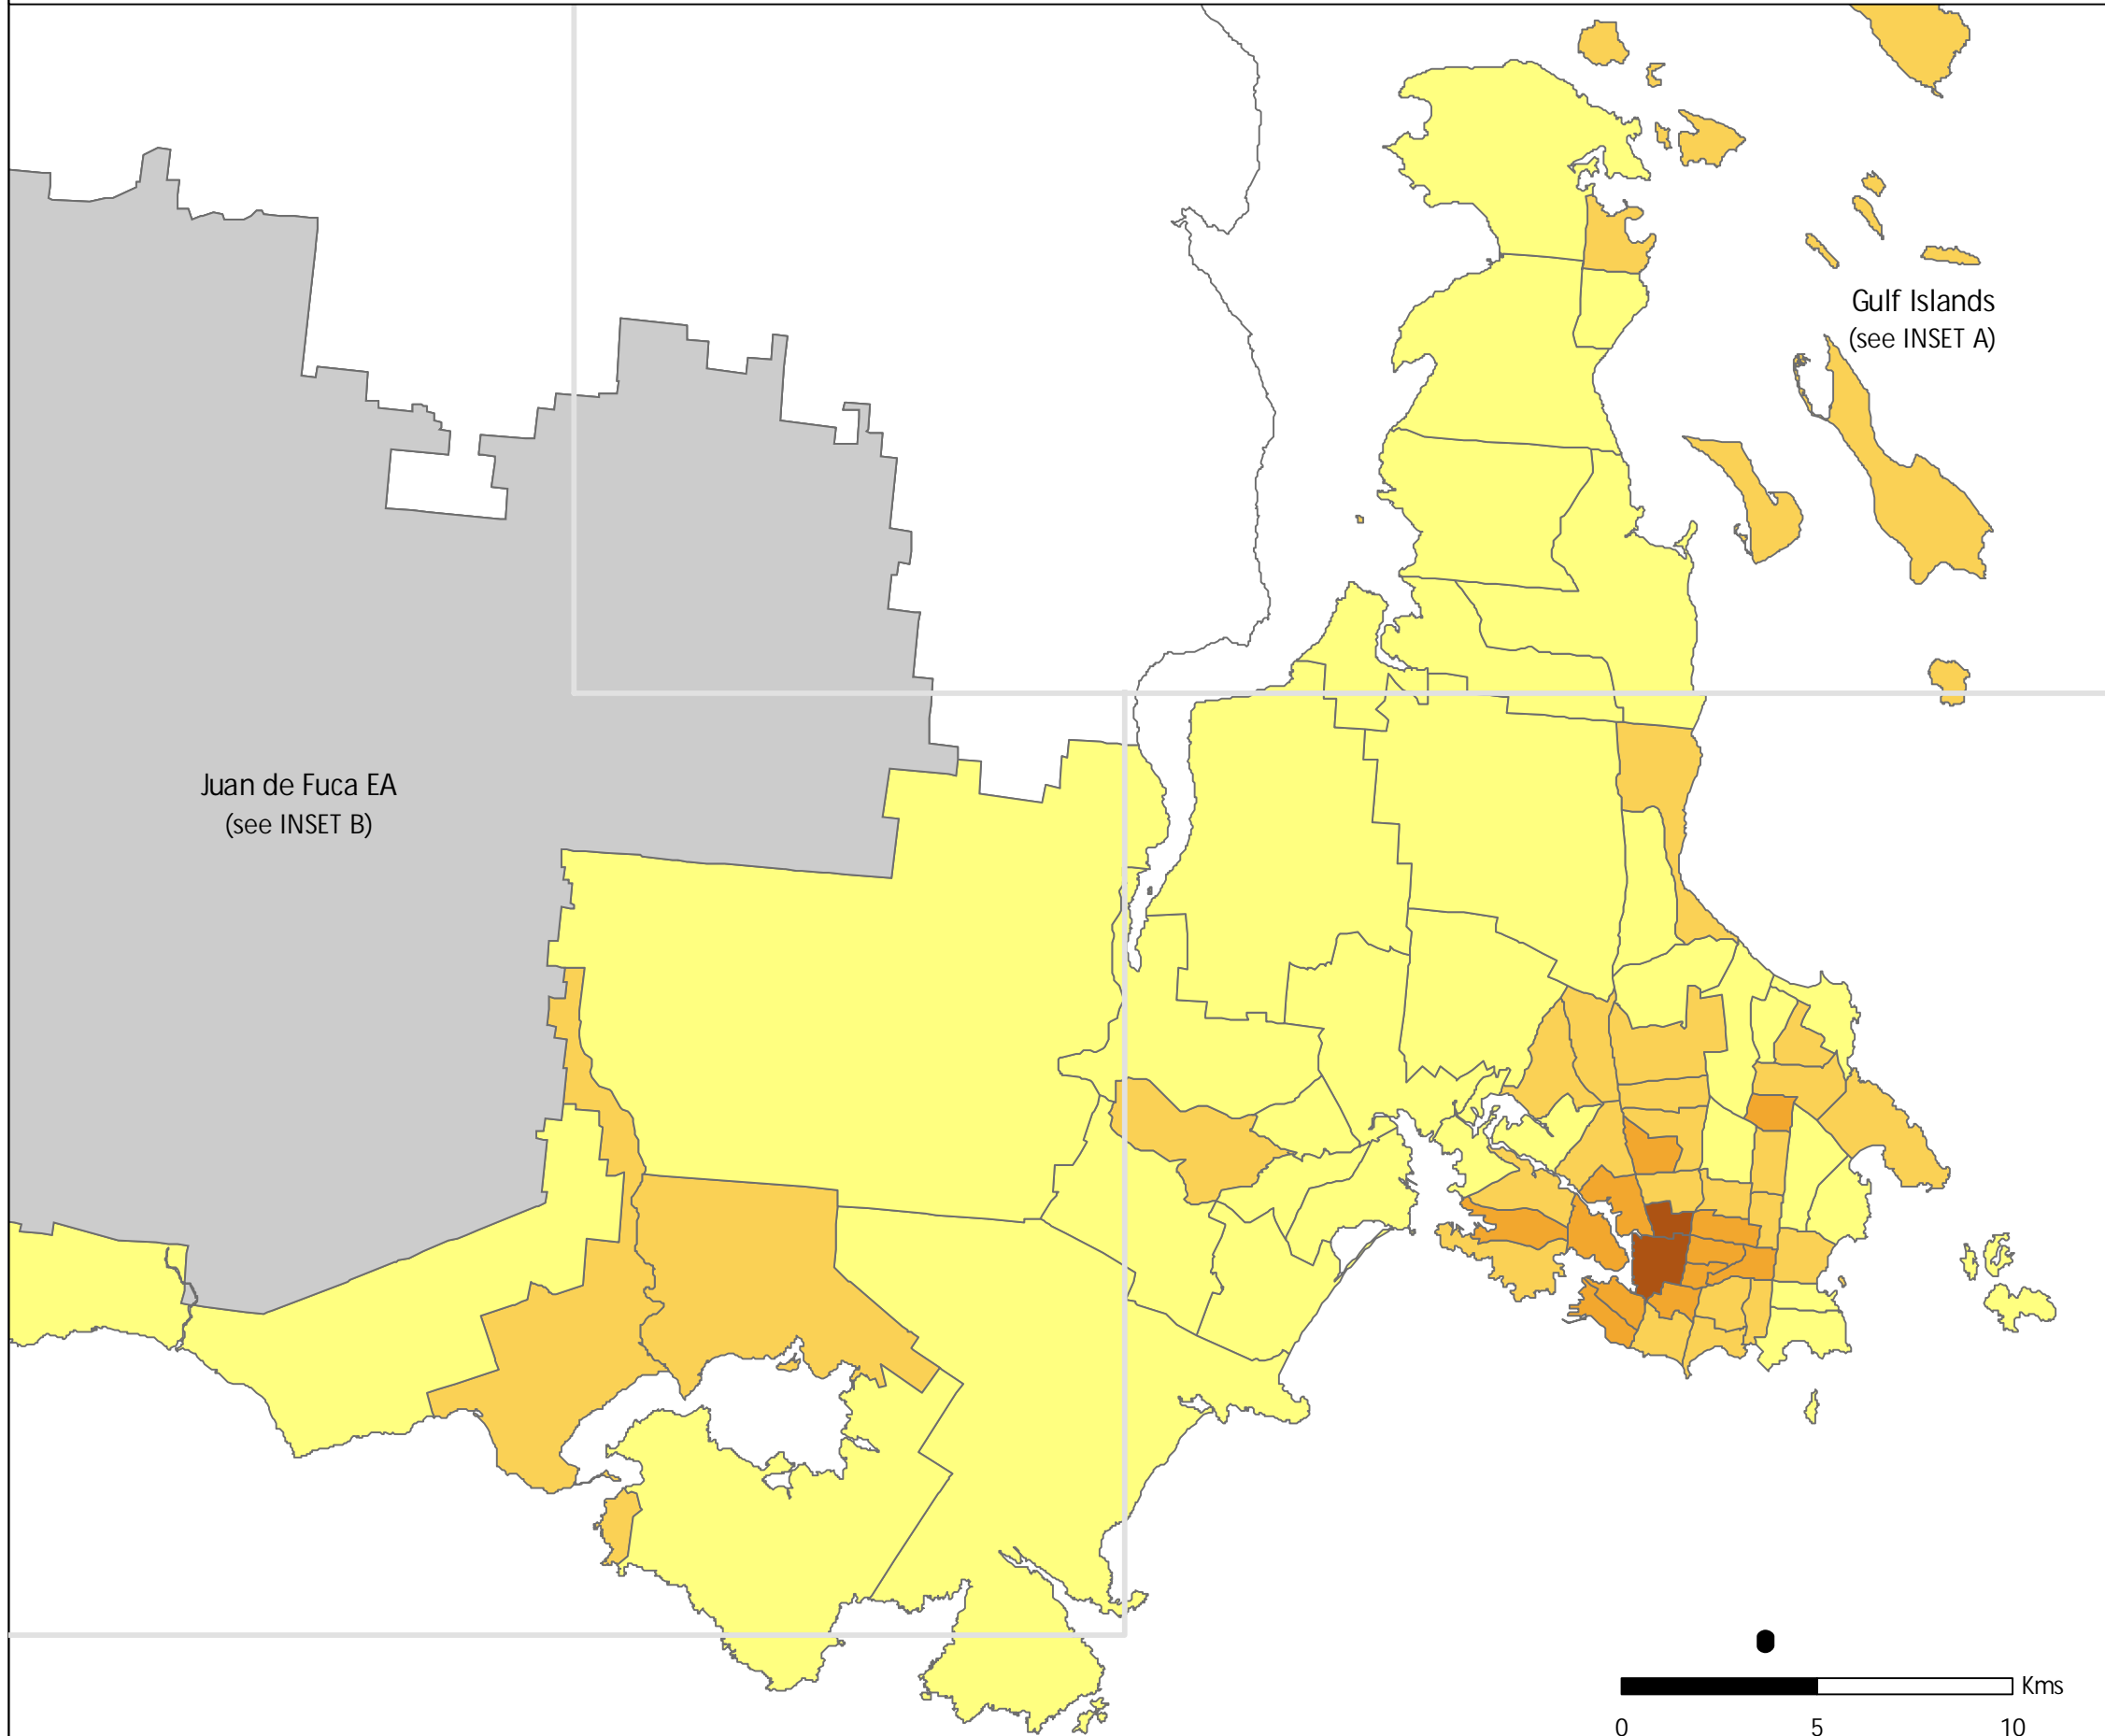

PERSONS WITH LOW INCOME (2005) CAPITAL REGION

Percent of Persons in Private Households, 2005

The Capital Region includes the Victoria Census Metropolitan Area (CMA);
 Juan de Fuca EA: Southern Gulf Islands EA and Salt Spring Island EA.
 Census Tracts within the CMA are shown on the large map.
 Source: Statistics Canada 2006 Census

Map produced: August, 2008