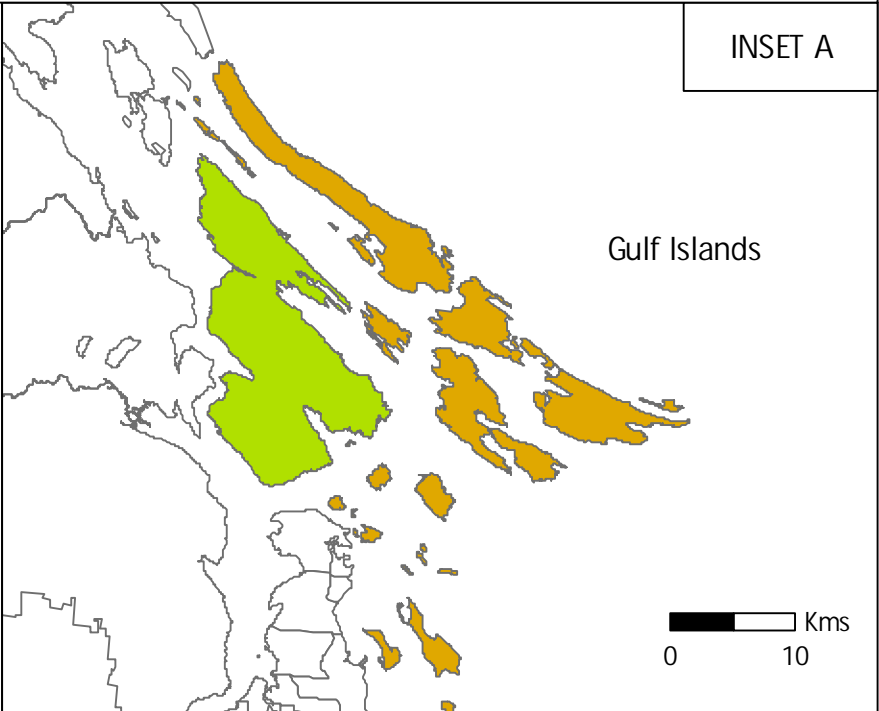

CHANGE IN POPULATION AGED 19 AND UNDER (2001-2006) CAPITAL REGION

Percent Change in Population Aged 19 & Under

The Capital Region includes the Victoria Census Metropolitan Area (CMA);
 Juan de Fuca EA: Southern Gulf Islands EA and Salt Spring Island EA.
 Census Tracts within the CMA are shown on the large map.
 Source: Statistics Canada 2001 Census and 2006 Census

Map produced: August, 2008