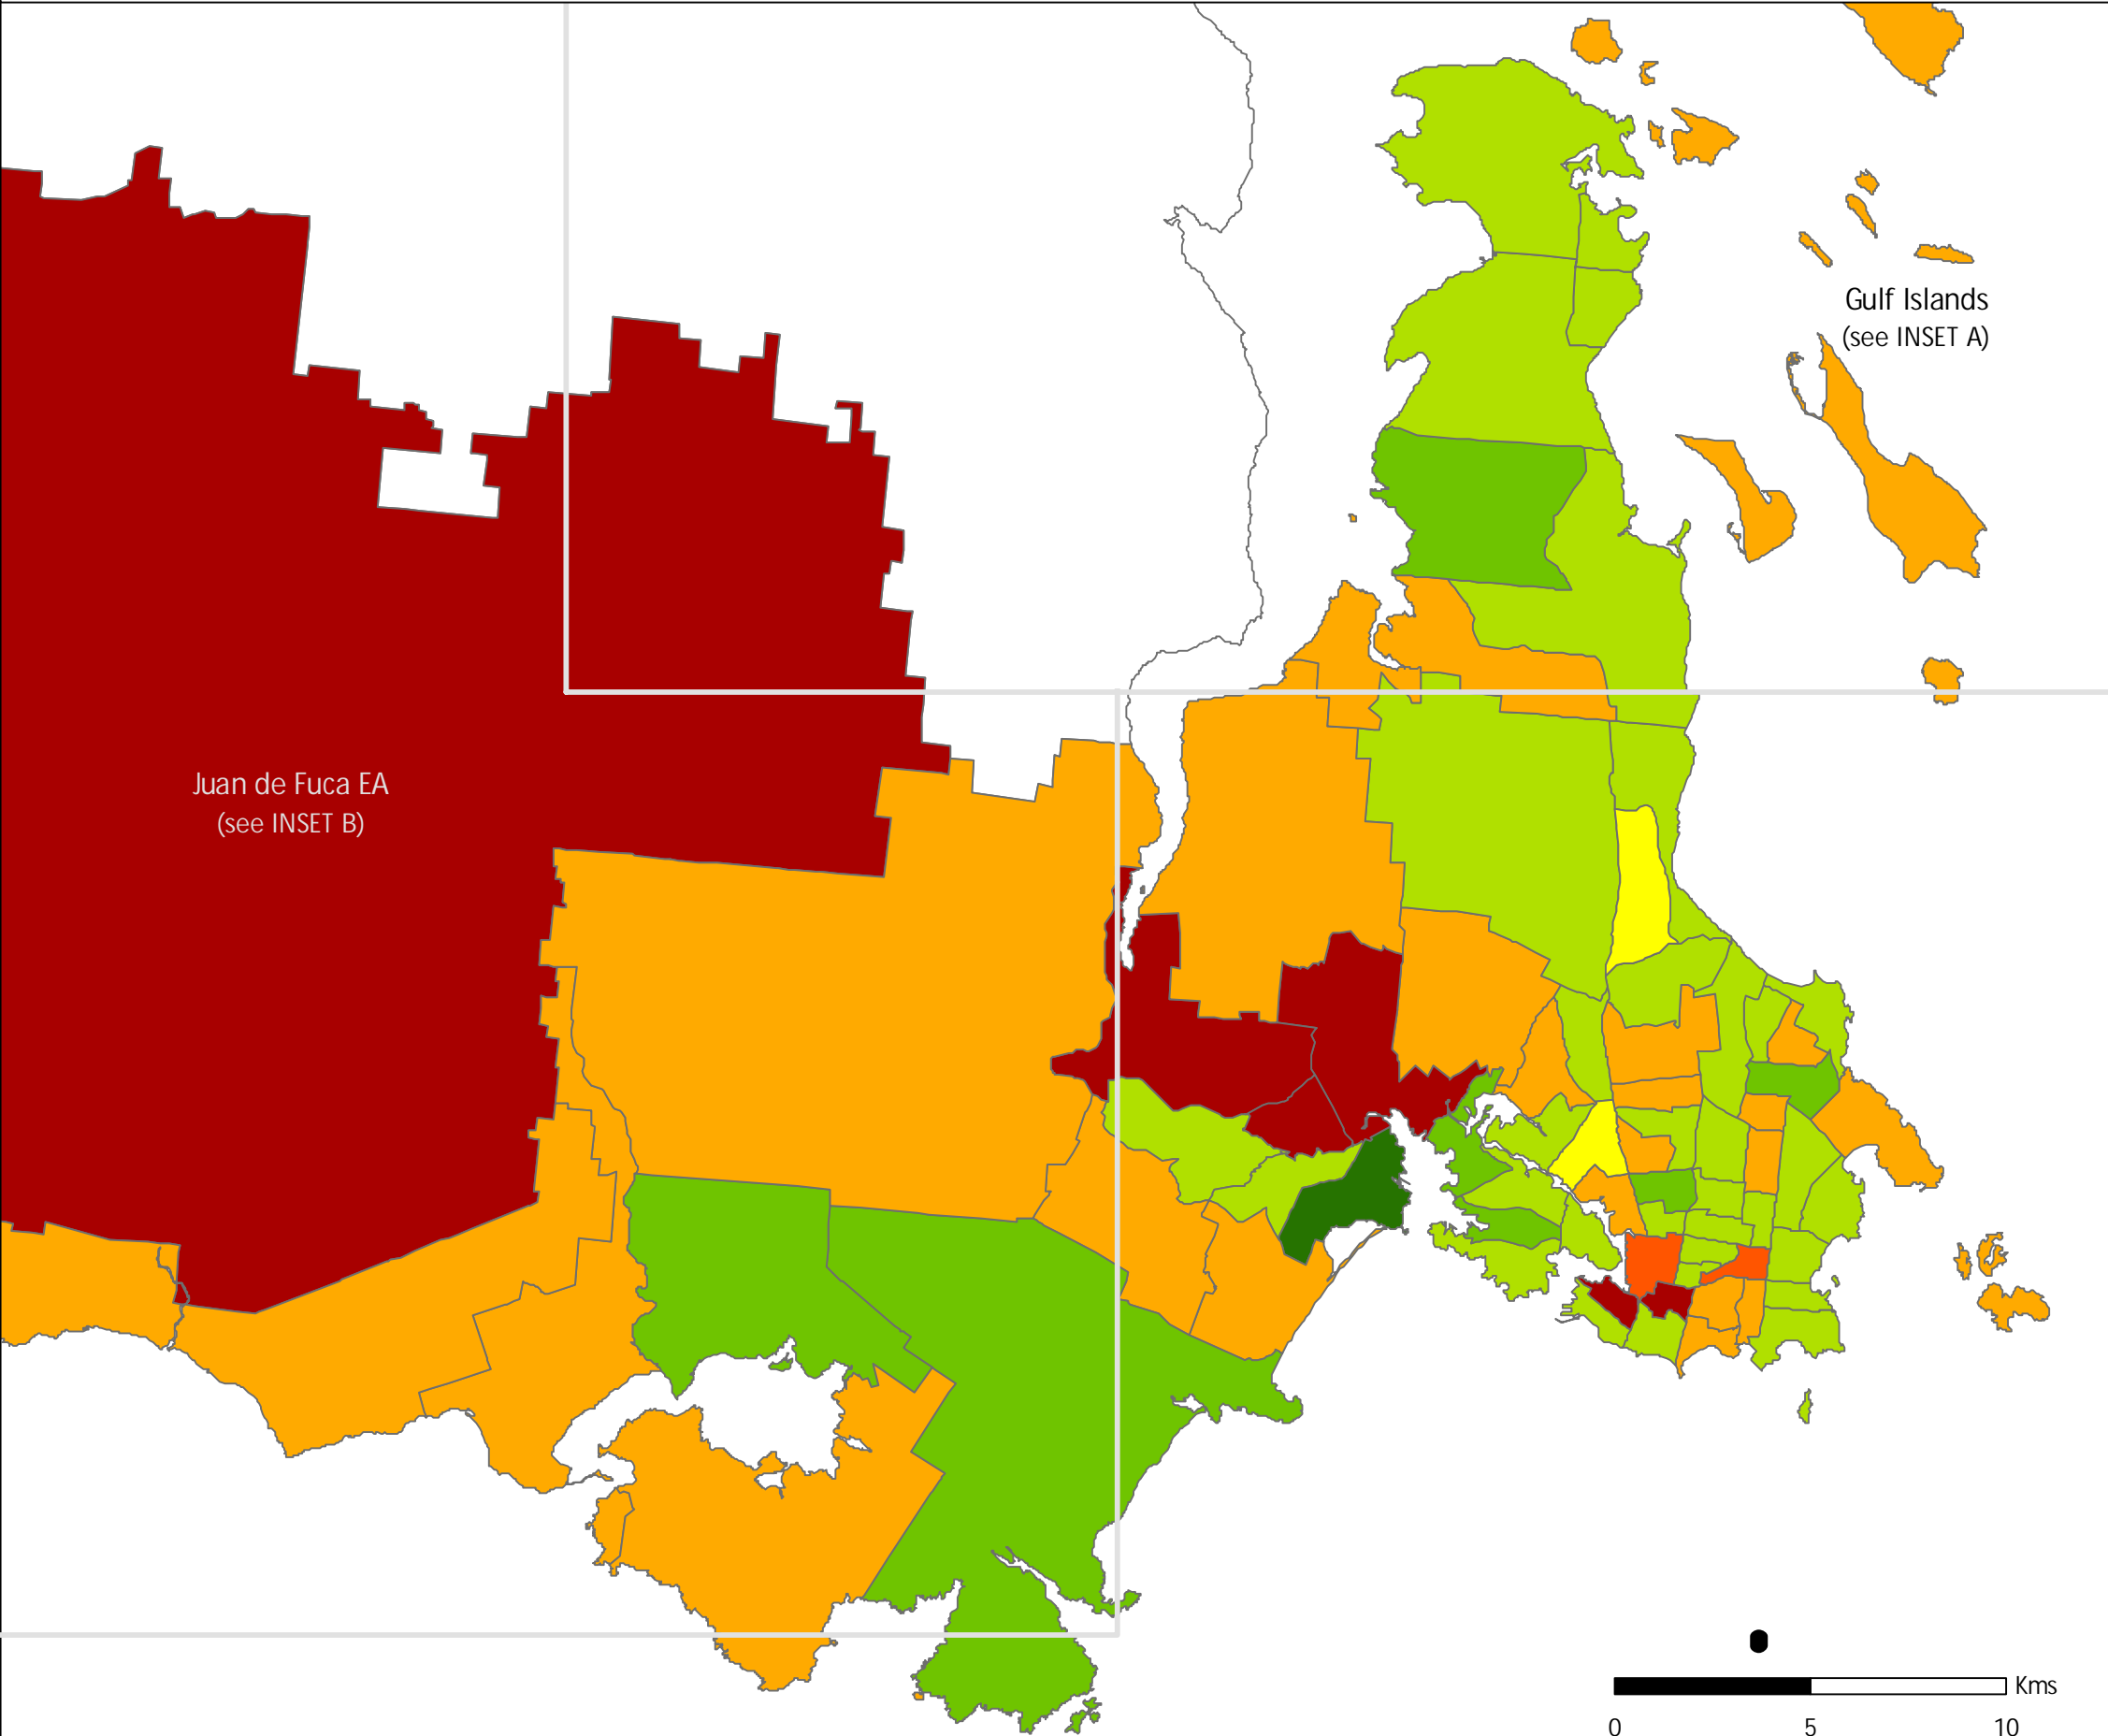

CHANGE IN POPULATION AGED 19 AND UNDER (2001-2006) CAPITAL REGION

Percent Change in Population Aged 19 & Under

The Capital Region includes the Victoria Census Metropolitan Area (CMA);
 Juan de Fuca EA: Southern Gulf Islands EA and Salt Spring Island EA.
 Census Tracts within the CMA are shown on the large map.
 Source: Statistics Canada 2001 Census and 2006 Census

Map produced: August, 2008