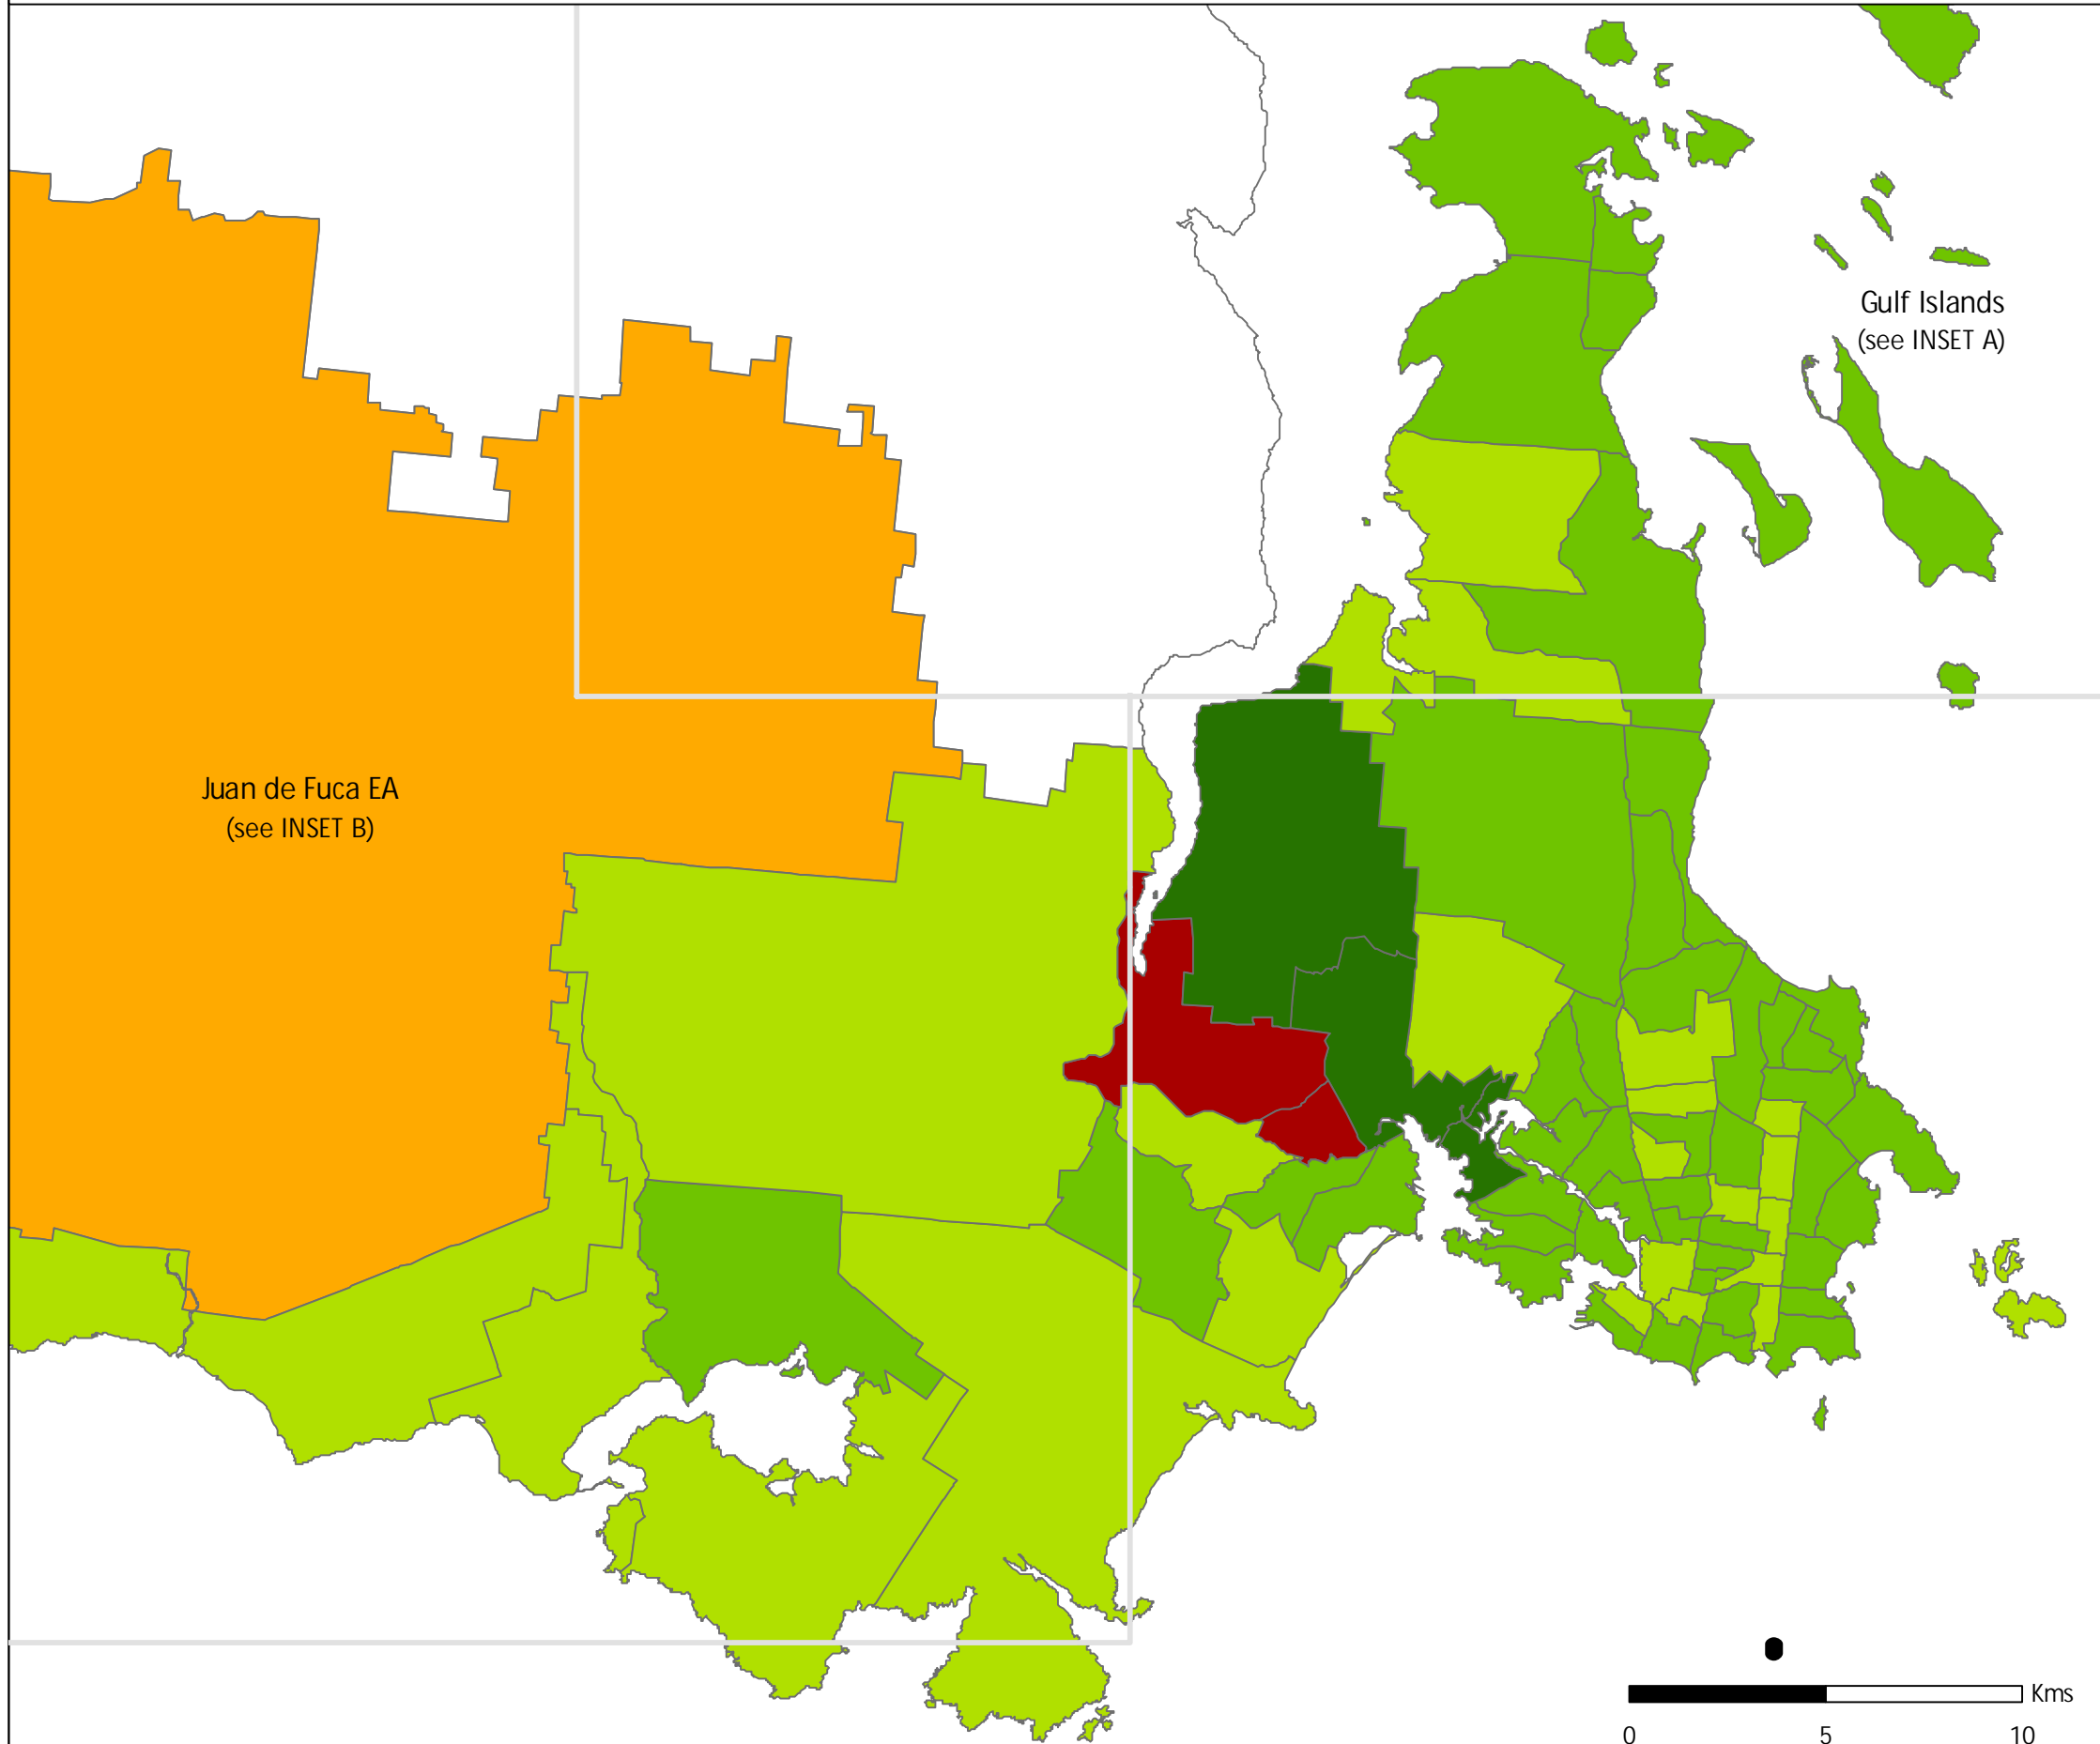

CHANGE IN POPULATION AGED 19 YEARS AND UNDER (1996-2006) CAPITAL REGION

The Capital Region includes the Victoria Census Metropolitan Area (CMA);
 Juan de Fuca EA: Southern Gulf Islands EA and Salt Spring Island EA.
 Census Tracts within the CMA are shown on the large map.
 Source: Statistics Canada 1996 Census and 2006 Census

Map produced: August, 2008