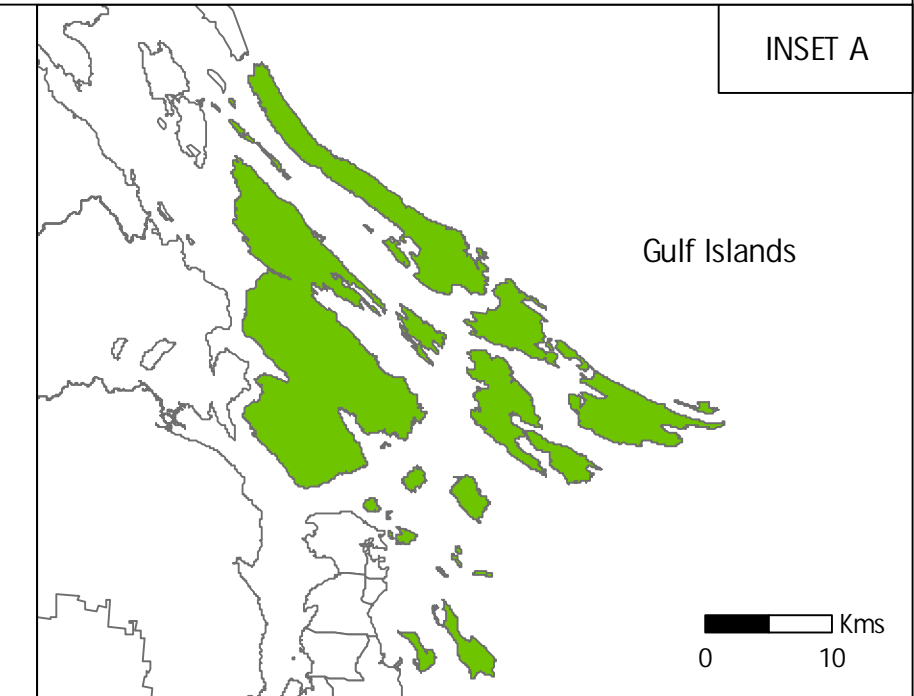

CHANGE IN POPULATION AGED 19 YEARS AND UNDER (1996-2006) CAPITAL REGION

The Capital Region includes the Victoria Census Metropolitan Area (CMA);
 Juan de Fuca EA: Southern Gulf Islands EA and Salt Spring Island EA.
 Census Tracts within the CMA are shown on the large map.
 Source: Statistics Canada 1996 Census and 2006 Census

Map produced: August, 2008