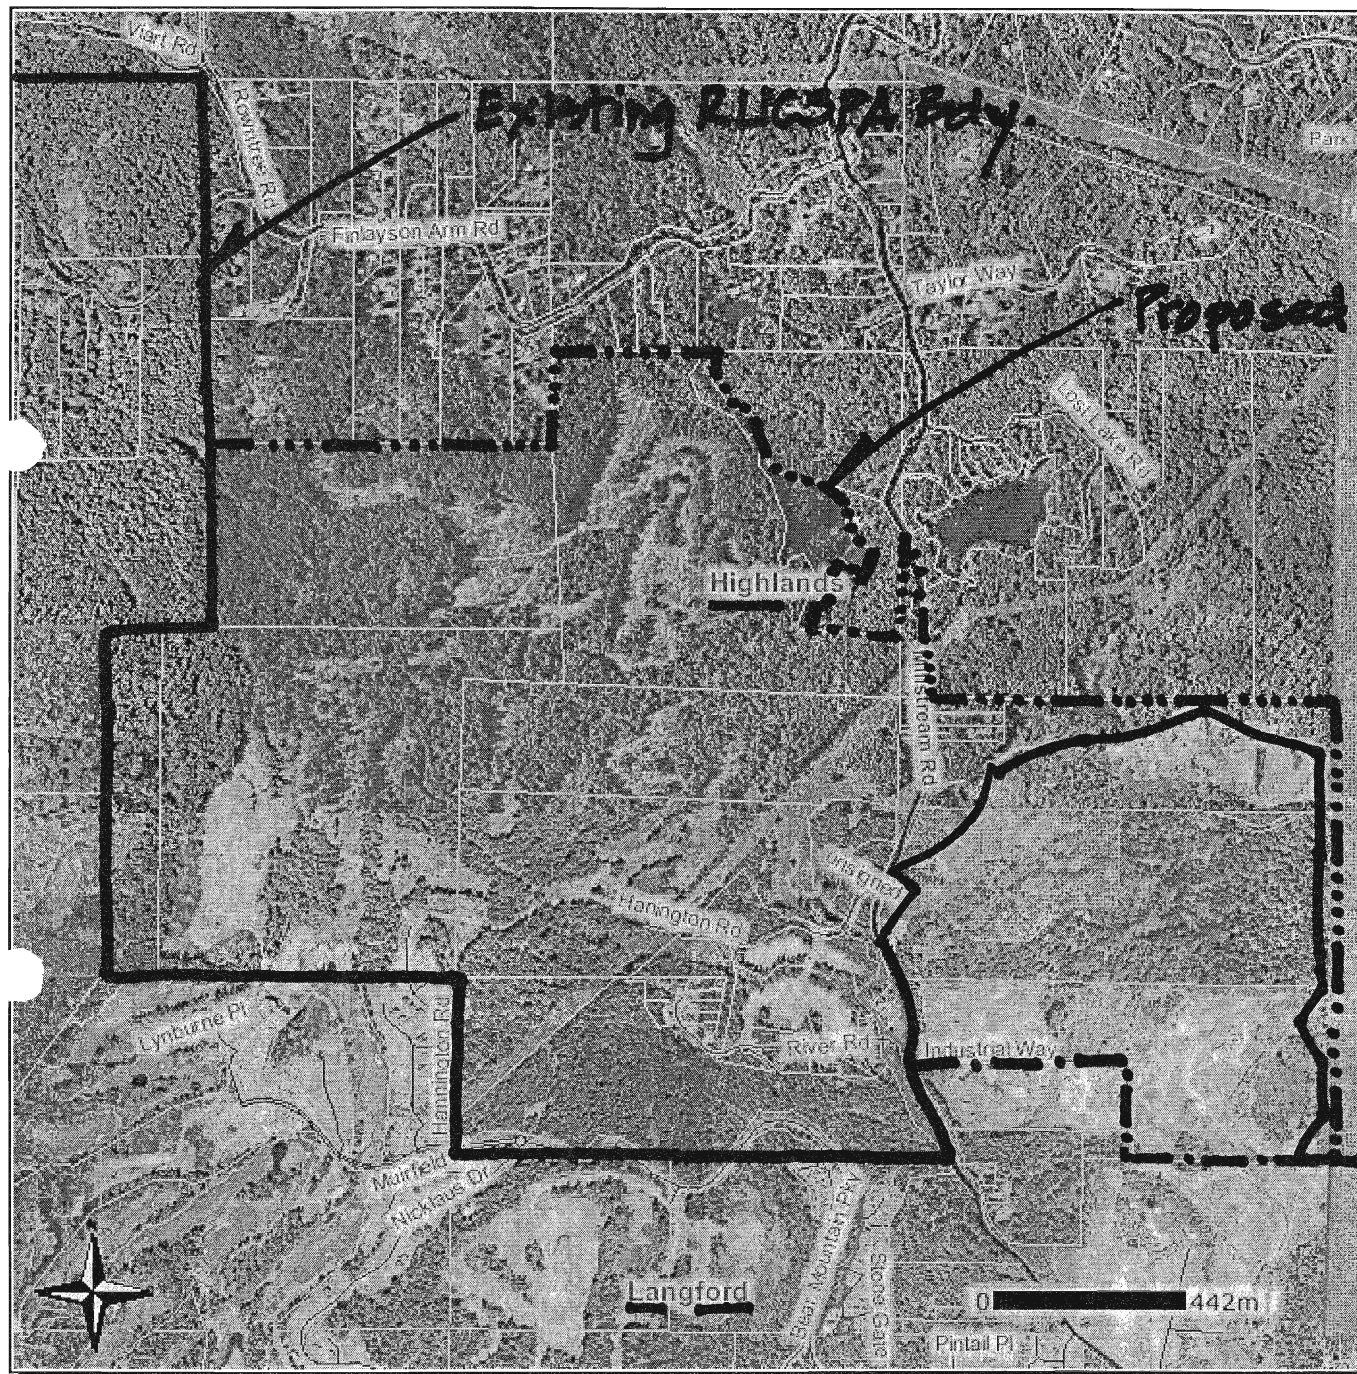

# Location of Proposed Highlands Servicing Area

CRD *intraMap*

**LEGEND**

- Municipality Labels
- Municipal Boundaries
- Parks**
- Federal Park
- Provincial Park
- Provincial Ecoreserve
- Regional Park
- Future Regional Park
- Municipal and Community Parks
- Protected Area
- Roads**
- Roads
- Roads
- Major Roads
- Major Roads
- CRD Properties
- CRD Properties**
- No Value
- Leg & Gen
- Parking
- Library
- Provincial Court
- Health Facility
- Harbour Facility
- Regional Park
- Theatre
- CRD Office
- Fire Protection
- Emergency Program
- Recreation
- Waste Disposal
- Stormwater Management
- Water Supply System
- CRD Sewer Infrastructure
- Other Sewer System
- Emergency Response
- CRD ICF
- 2005 Colour Orthophotos
- CRD Boundary
- Islands Label
- CRD Area
- Washington State
- BC Mainland
- Vancouver Island
- Ocean