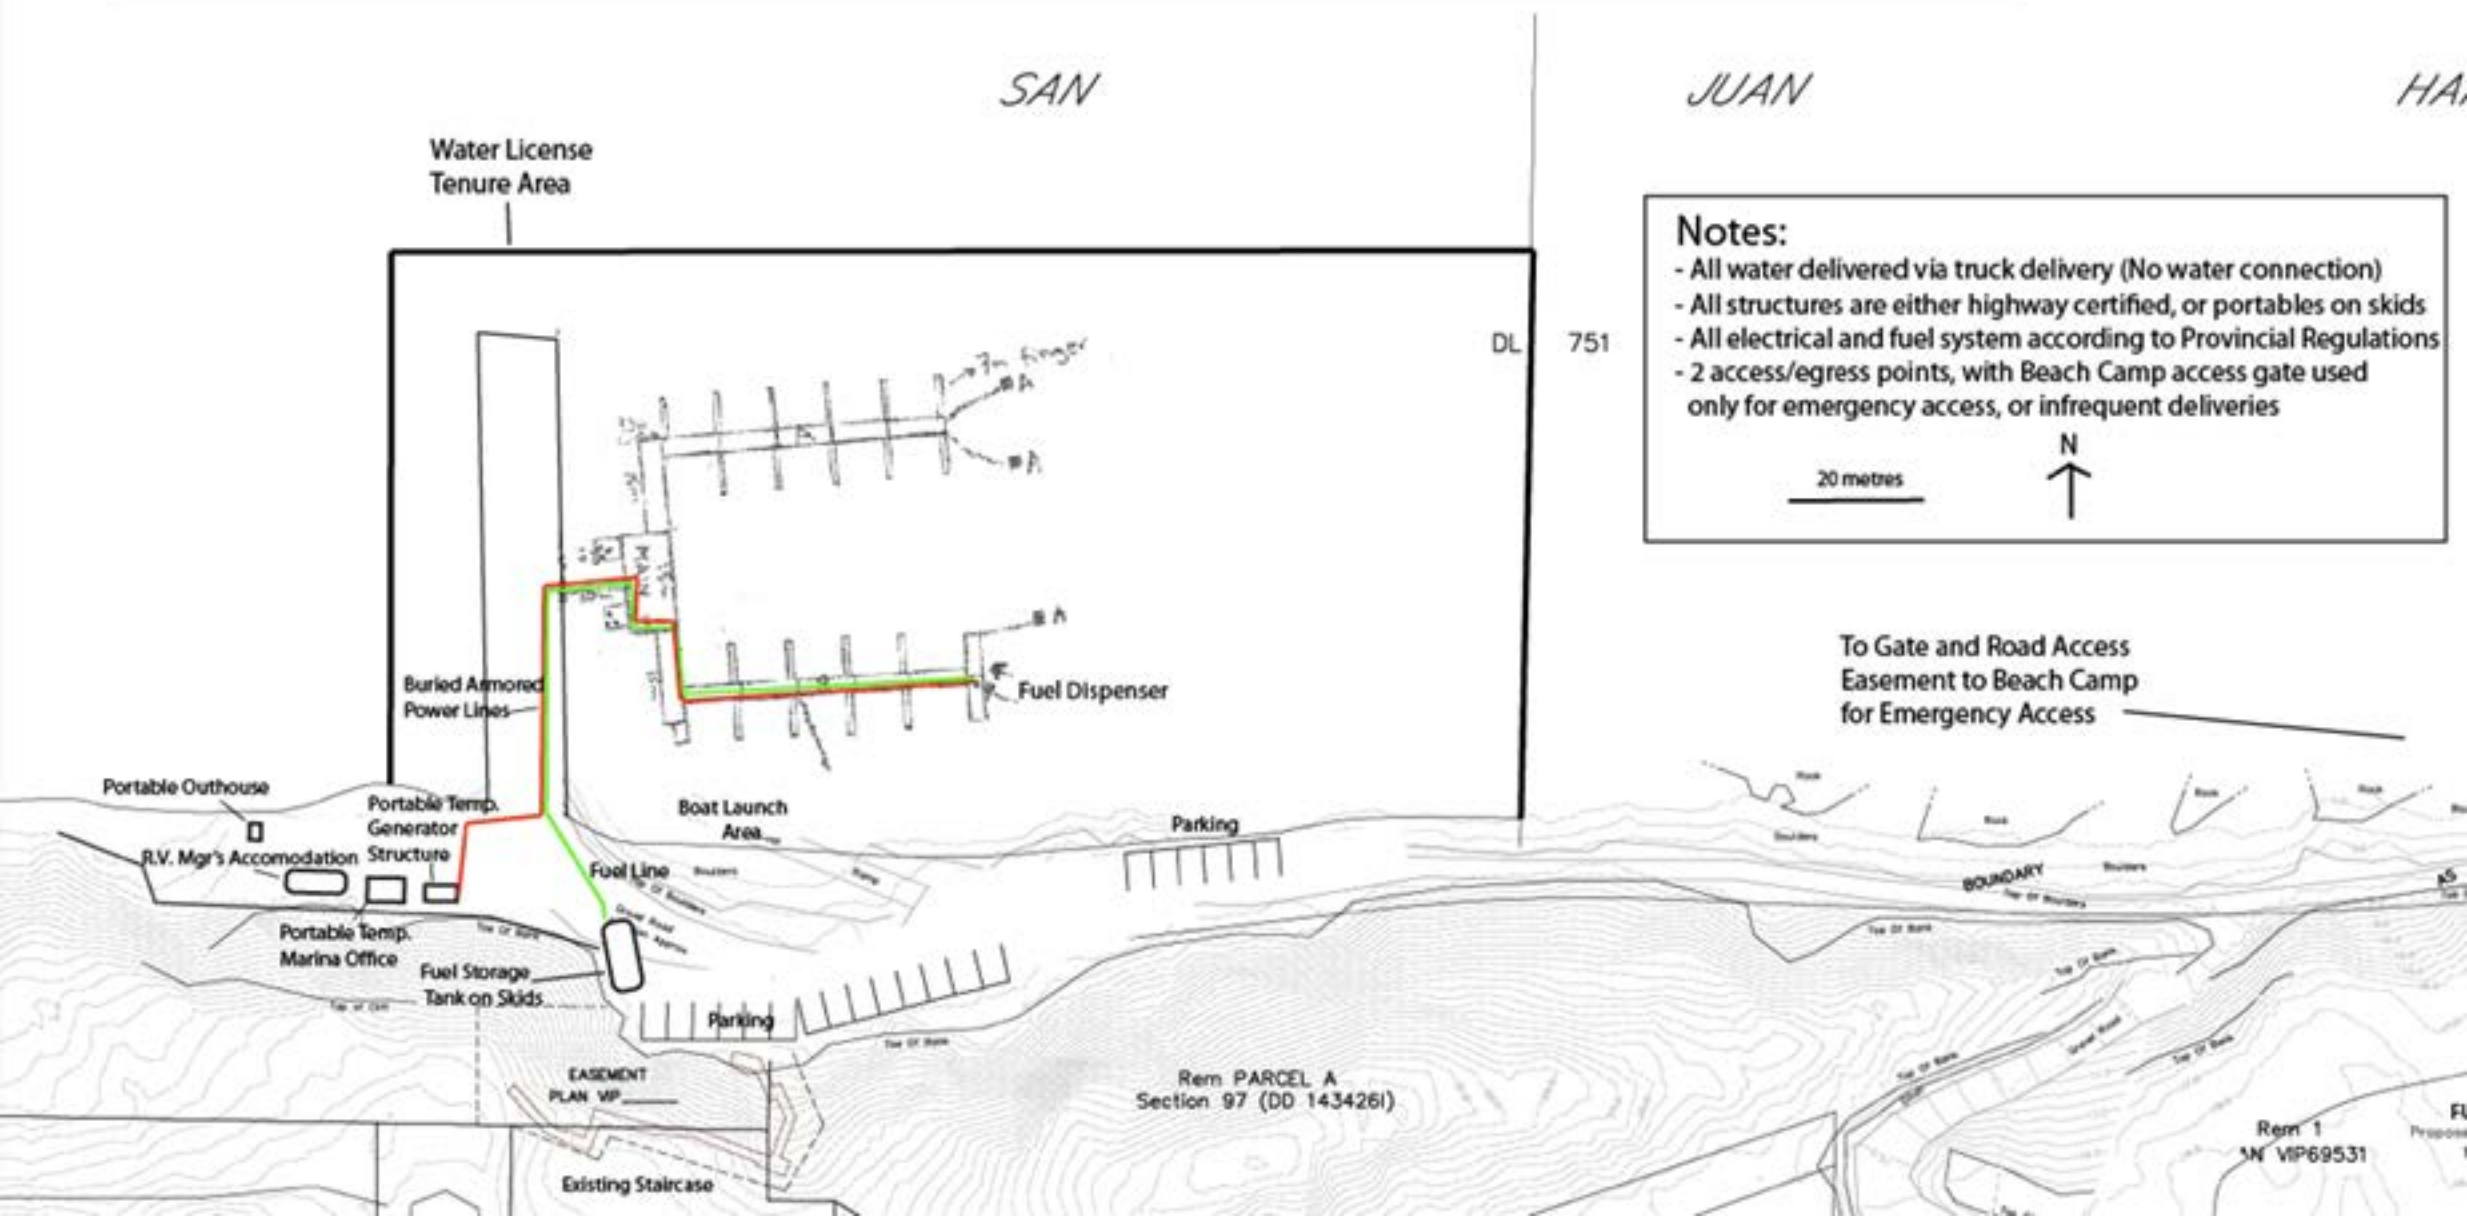

Proposed Temporary Seasonal Marina: Pacific Gateway Marina 2013 - 2015

Notes:

- All water delivered via truck delivery (No water connection)
- All structures are either highway certified, or portables on skids
- All electrical and fuel system according to Provincial Regulations
- 2 access/egress points, with Beach Camp access gate used only for emergency access, or infrequent deliveries

20 metres

To Gate and Road Access
Easement to Beach Camp
for Emergency Access