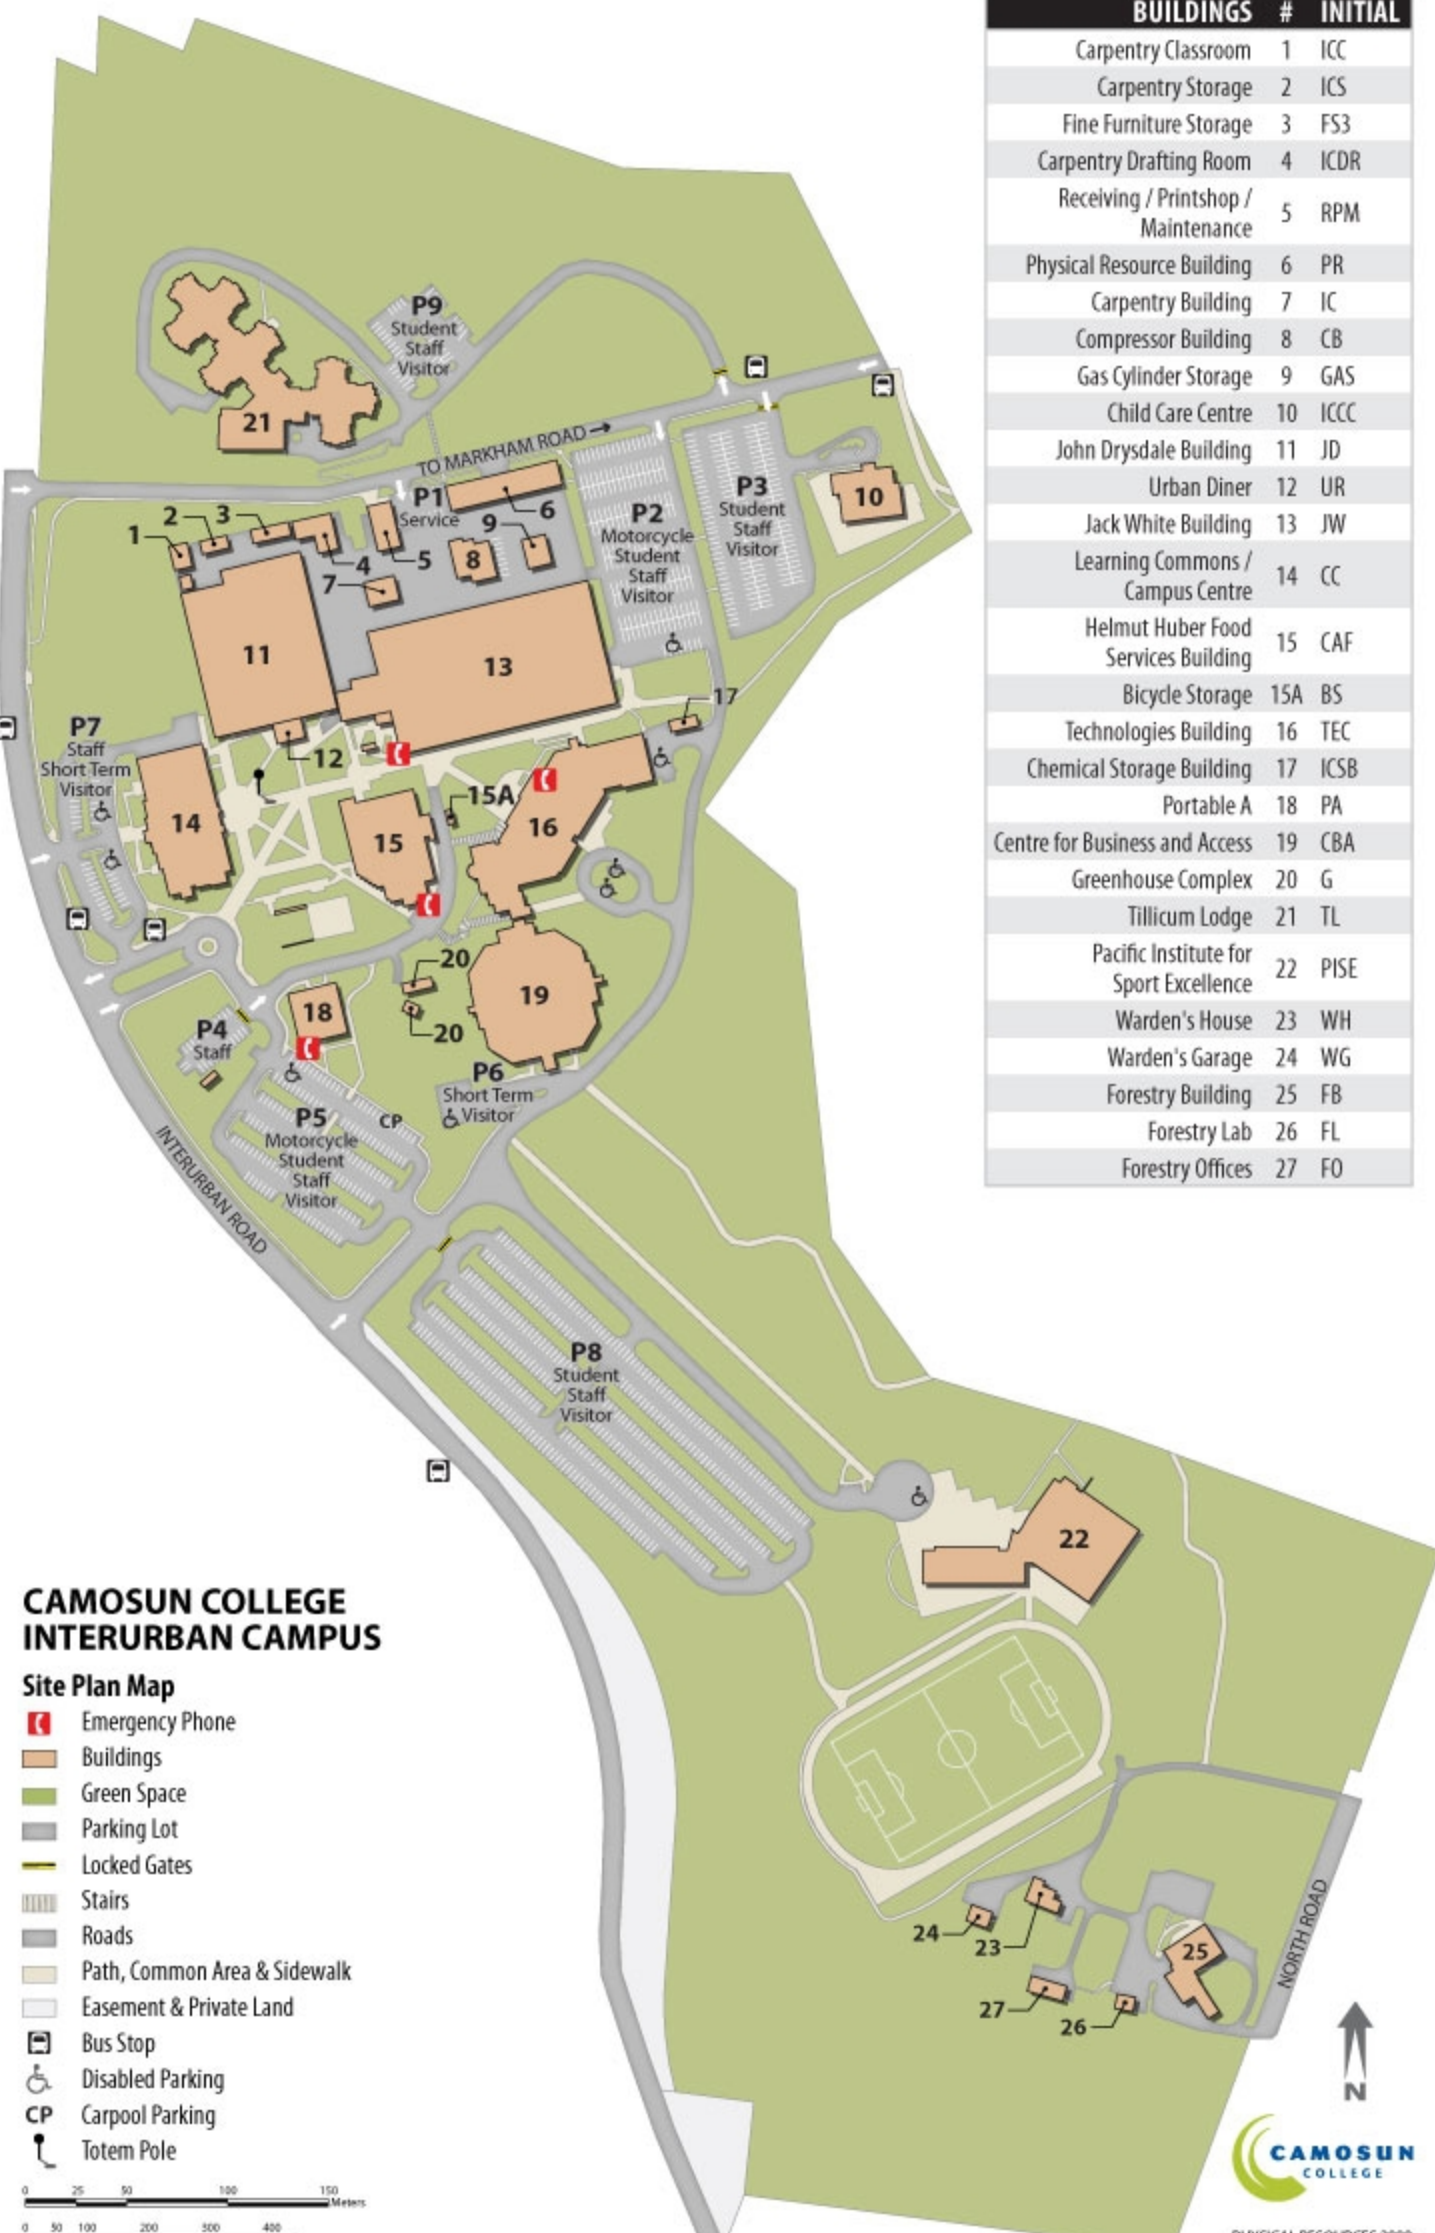

BUILDINGS	#	INITIAL
Carpentry Classroom	1	ICC
Carpentry Storage	2	ICS
Fine Furniture Storage	3	FS3
Carpentry Drafting Room	4	ICDR
Receiving / Printshop / Maintenance	5	RPM
Physical Resource Building	6	PR
Carpentry Building	7	IC
Compressor Building	8	CB
Gas Cylinder Storage	9	GAS
Child Care Centre	10	ICCC
John Drysdale Building	11	JD
Urban Diner	12	UR
Jack White Building	13	JW
Learning Commons / Campus Centre	14	CC
Helmut Huber Food Services Building	15	CAF
Bicycle Storage	15A	BS
Technologies Building	16	TEC
Chemical Storage Building	17	ICSB
Portable A	18	PA
Centre for Business and Access	19	CBA
Greenhouse Complex	20	G
Tillicum Lodge	21	TL
Pacific Institute for Sport Excellence	22	PISE
Warden's House	23	WH
Warden's Garage	24	WG
Forestry Building	25	FB
Forestry Lab	26	FL
Forestry Offices	27	FO

## CAMOSUN COLLEGE INTERURBAN CAMPUS

### Site Plan Map

- Emergency Phone
- Buildings
- Green Space
- Parking Lot
- Locked Gates
- Stairs
- Roads
- Path, Common Area & Sidewalk
- Easement & Private Land
- Bus Stop
- Disabled Parking
- Carpool Parking
- Totem Pole