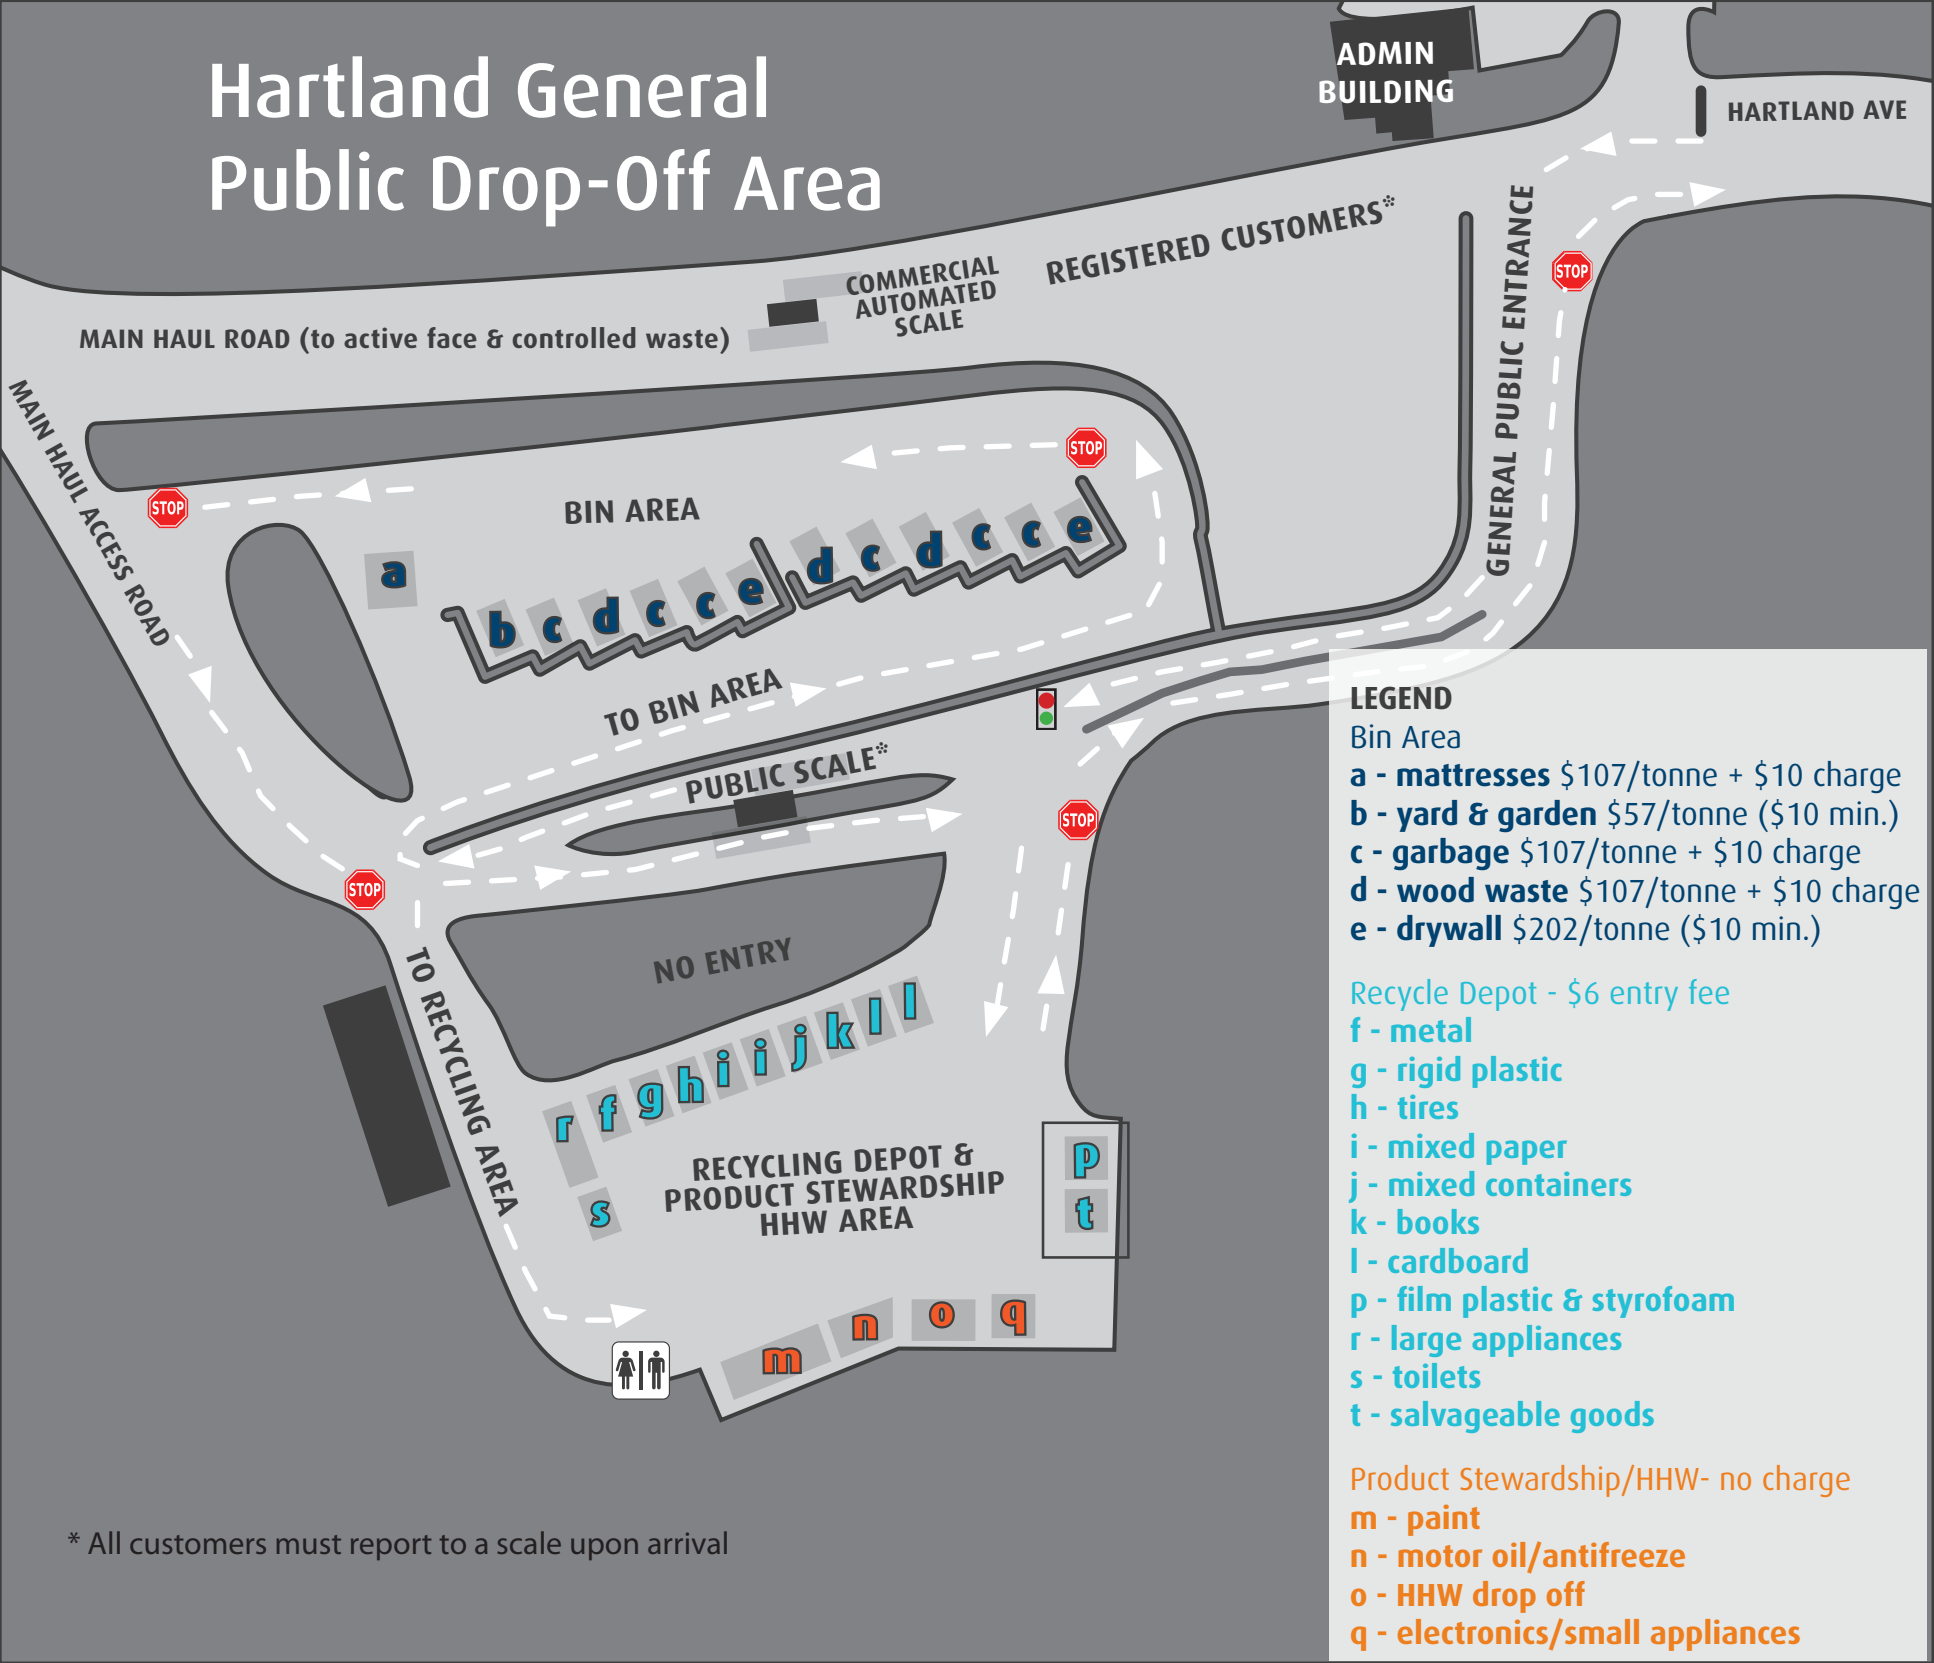

Hartland General Public Drop-Off Area

LEGEND

- Bin Area
- a - mattresses** \$107/tonne + \$10 charge
 - b - yard & garden** \$57/tonne (\$10 min.)
 - c - garbage** \$107/tonne + \$10 charge
 - d - wood waste** \$107/tonne + \$10 charge
 - e - drywall** \$202/tonne (\$10 min.)

Recycle Depot - \$6 entry fee

- f - metal**
- g - rigid plastic**
- h - tires**
- i - mixed paper**
- j - mixed containers**
- k - books**
- l - cardboard**
- p - film plastic & styrofoam**
- r - large appliances**
- s - toilets**
- t - salvageable goods**

Product Stewardship/HHW- no charge

- m - paint**
- n - motor oil/antifreeze**
- o - HHW drop off**
- q - electronics/small appliances**

* All customers must report to a scale upon arrival