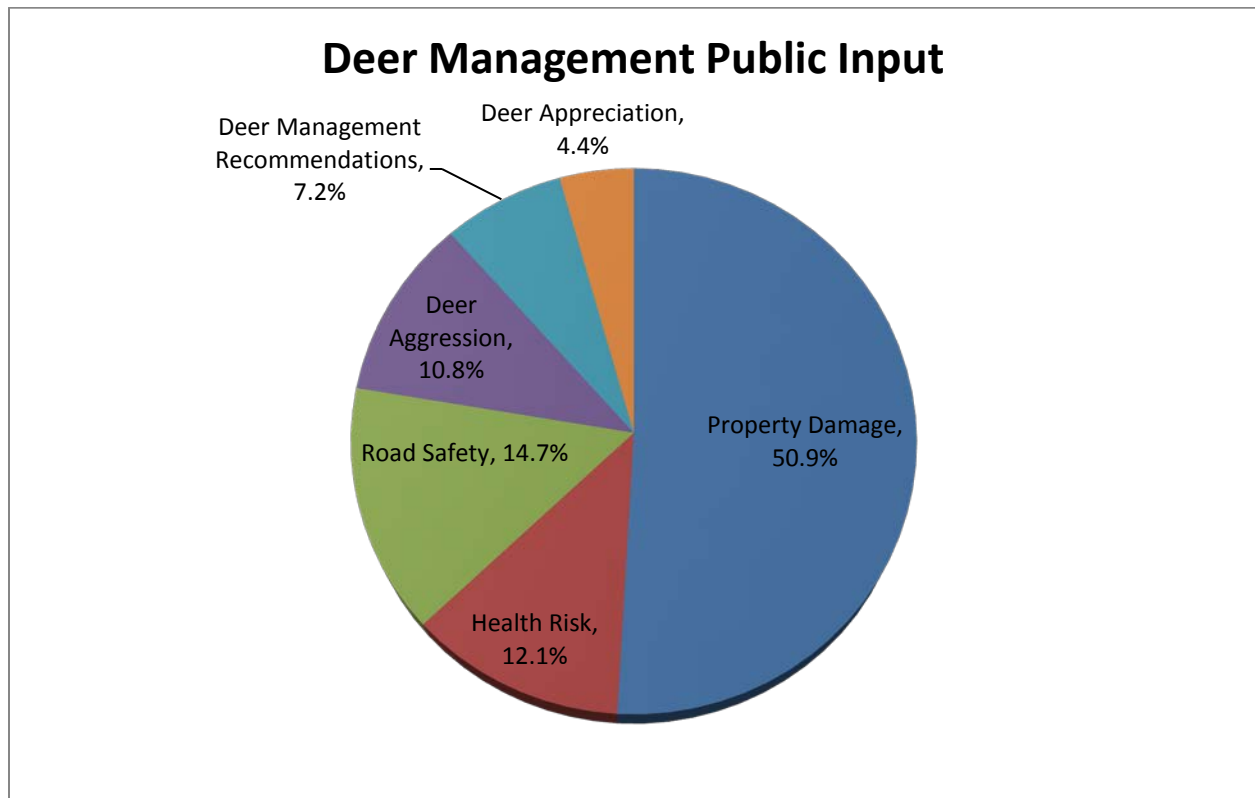

## APPENDIX C – Community Feedback

Categories	Responses	
Property Damage	198	50.9%
Health Risk	47	12.1%
Road Safety	57	14.7%
Deer Aggression	42	10.8%
Deer Management Recommendations	28	7.2%
Deer Appreciation	17	4.4%