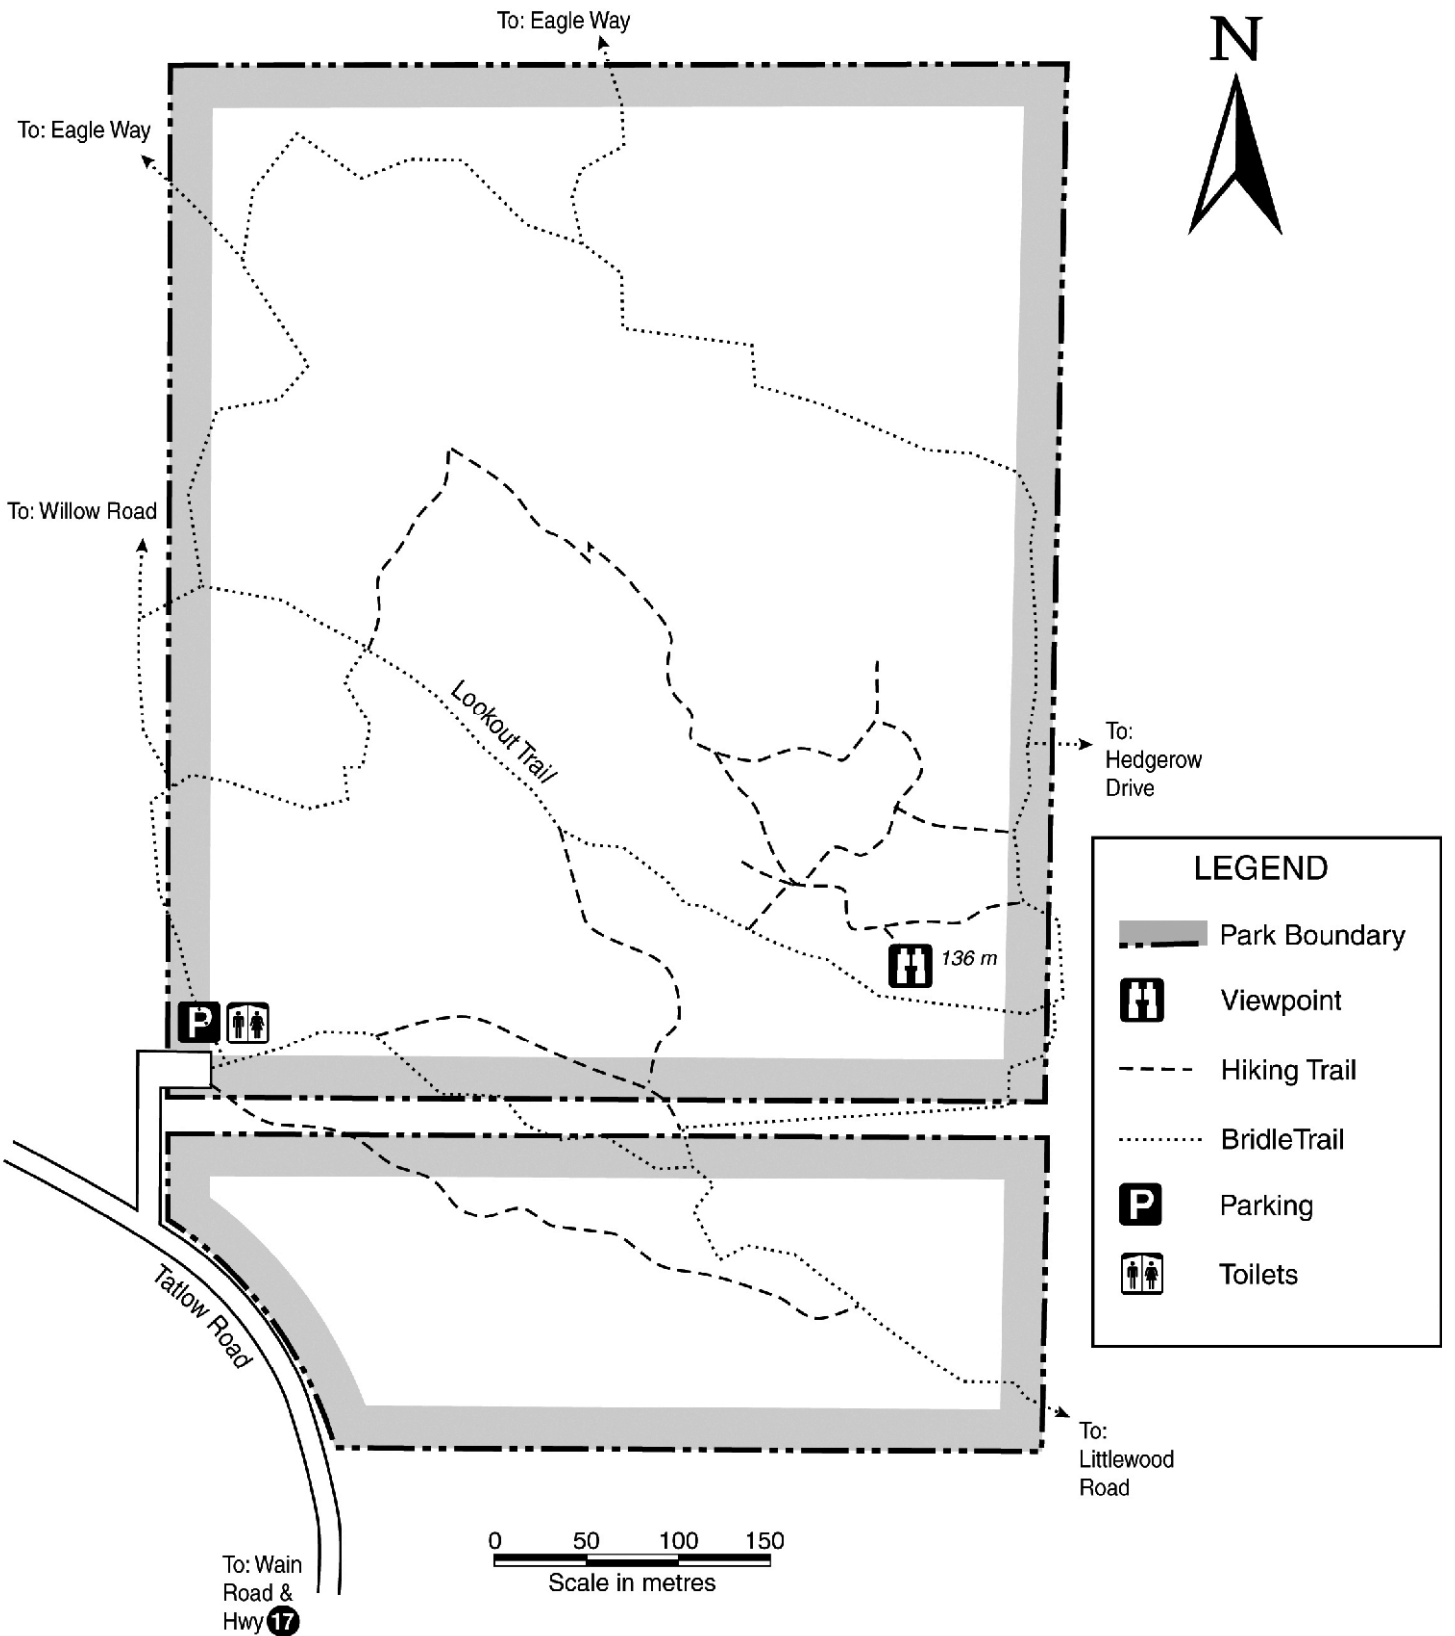

Horth Hill Regional Park

LEGEND

-  Park Boundary
-  Viewpoint
-  Hiking Trail
-  Bridle Trail
-  Parking
-  Toilets

To: Wain Road & Hwy 17