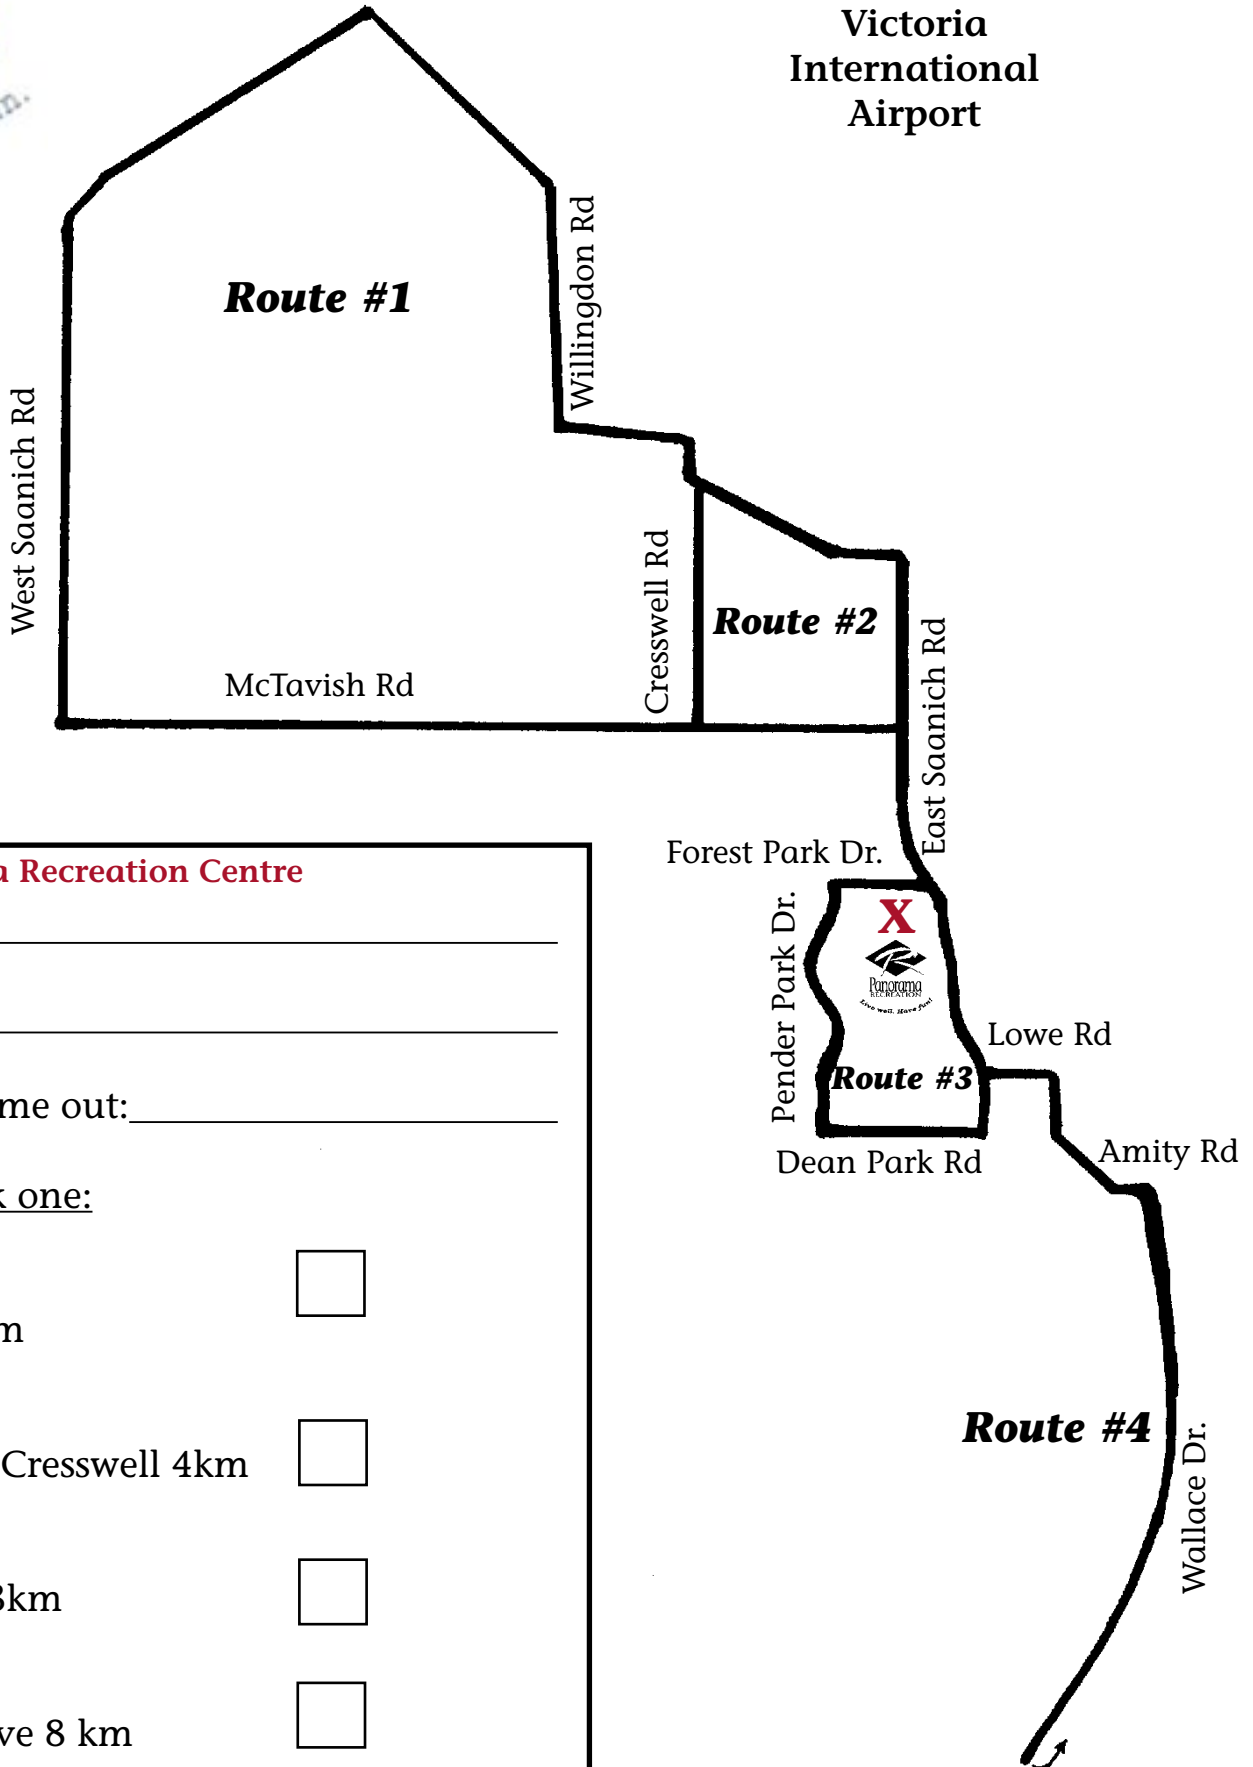

# Panorama's Run/Walk Routes

Victoria International Airport

## X - Panorama Recreation Centre

Name: \_\_\_\_\_

Date: \_\_\_\_\_

Estimated time out: \_\_\_\_\_

Please check one:

Route #1  
Airport 10km

Route #2  
Willingdon/Cresswell 4km

Route #3  
Dean Park 3km

Route #4  
Wallace Drive 8 km