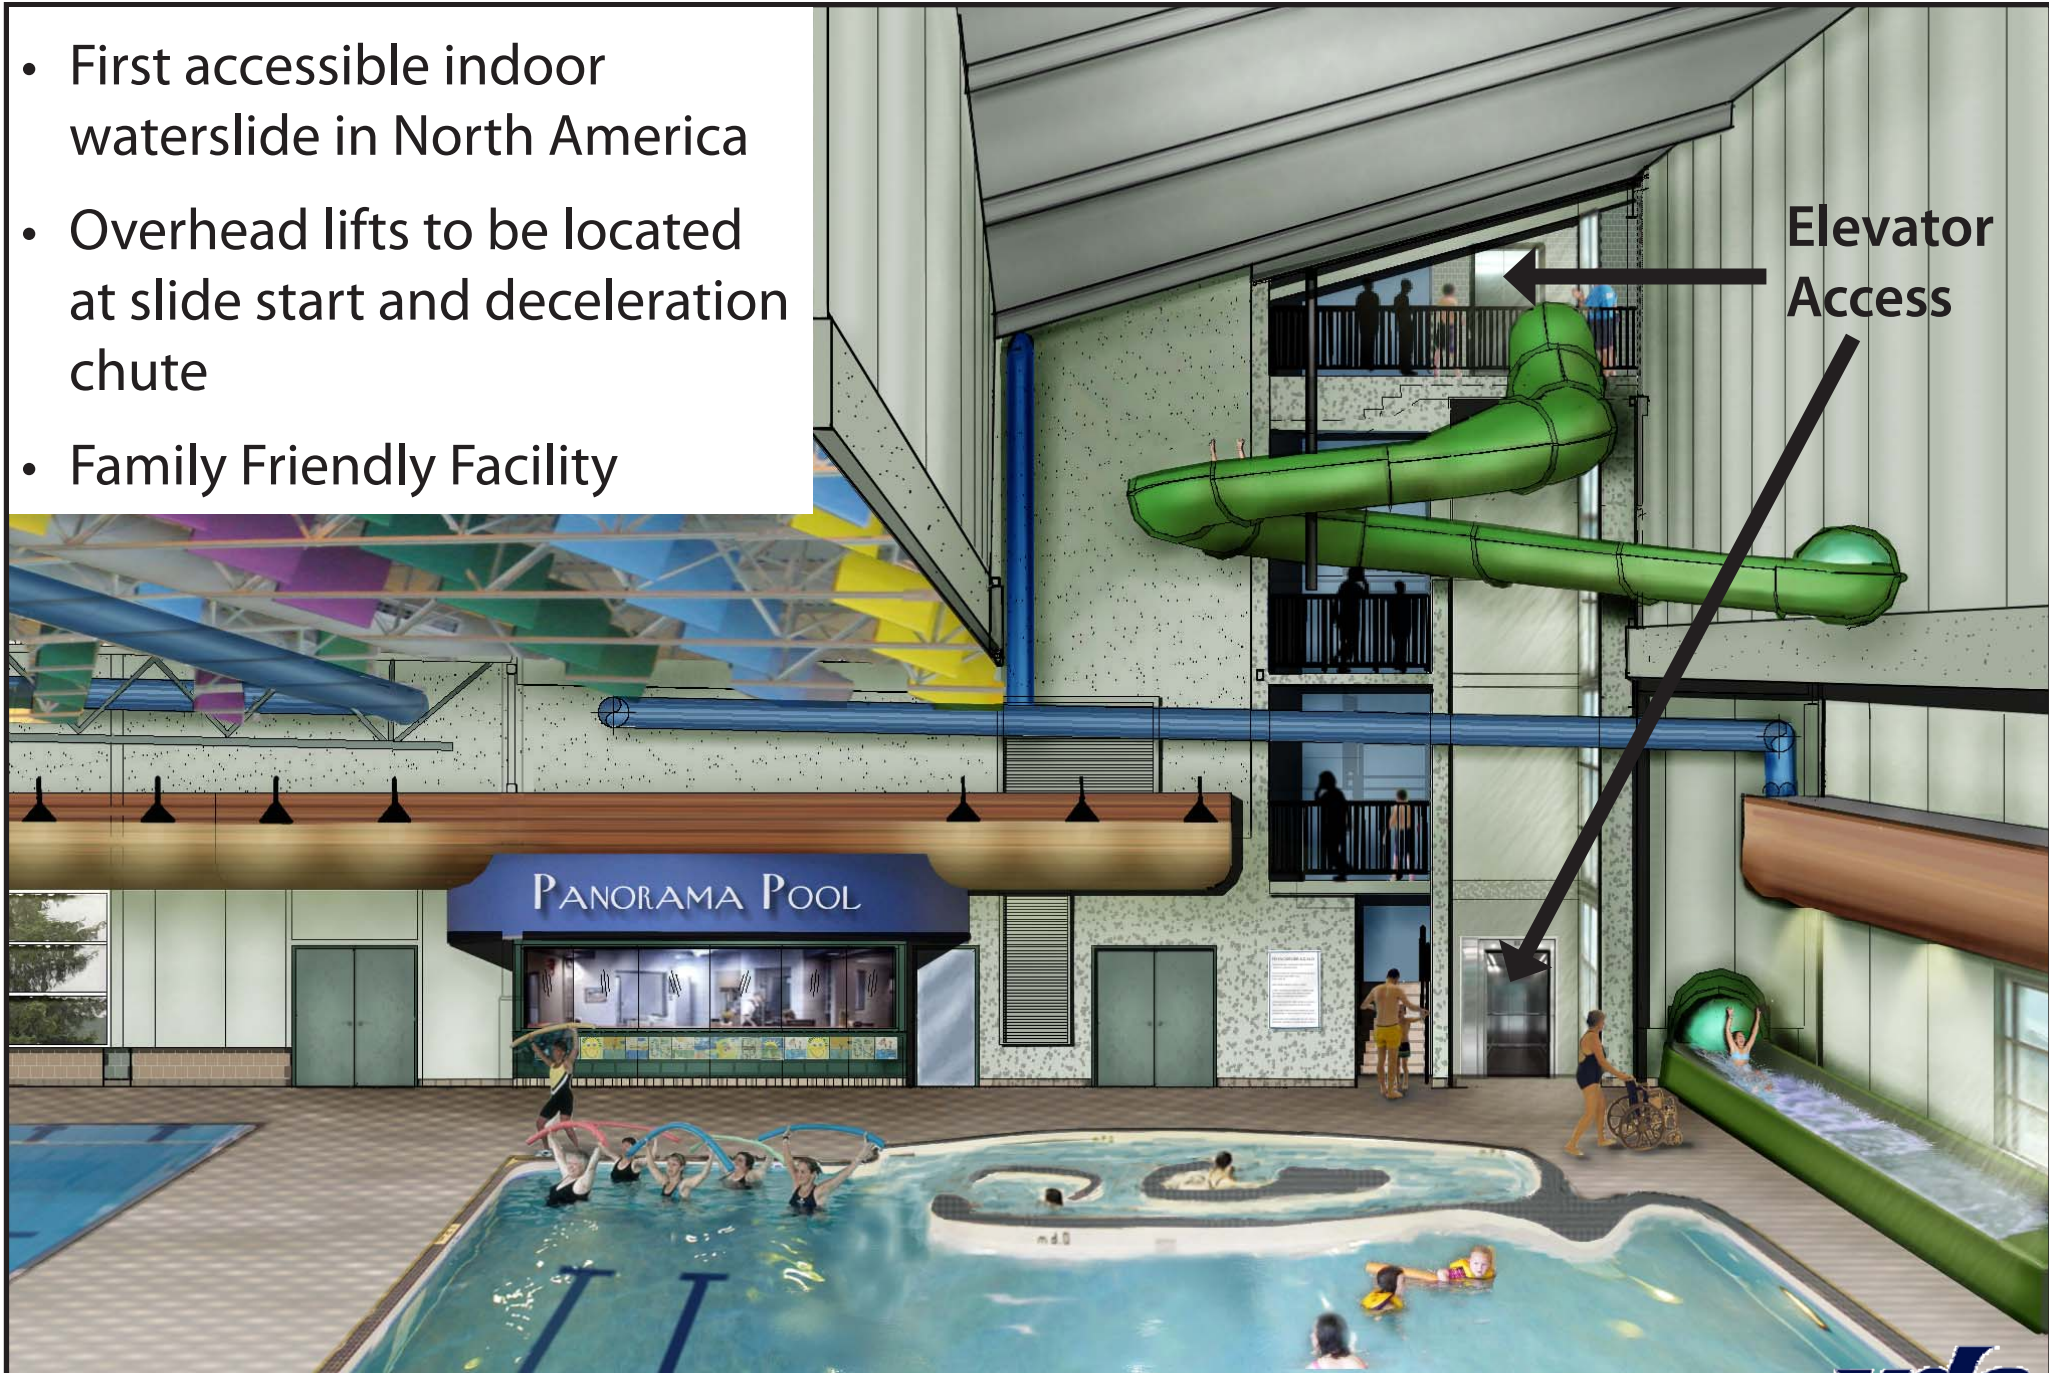

- First accessible indoor waterslide in North America
- Overhead lifts to be located at slide start and deceleration chute
- Family Friendly Facility

Elevator Access

## Panorama Pool Expansion

February 10, 2009