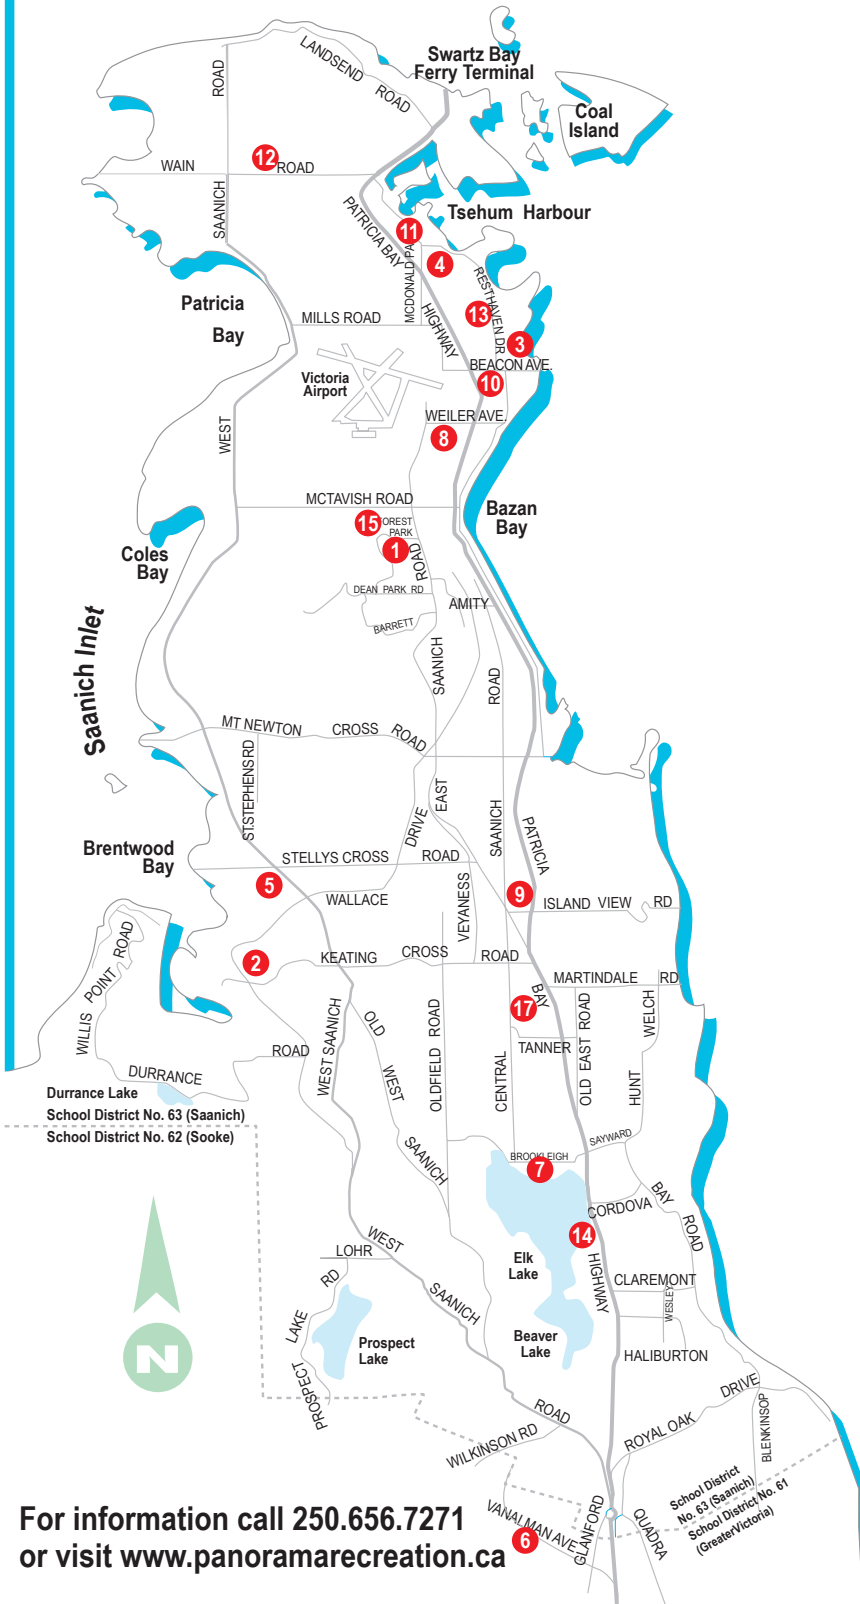

# Program Location Map

- 1** Panorama Recreation Centre  
1885 Forest Park Drive
- 2** Bayside School  
1101 Newton Place
- 3** Beacon Community Services  
9860 Third Street
- 4** Brimacombe Music Studio  
2015 Courser Drive
- 5** Central Saanich Cultural Centre  
1209 Clarke Road
- 6** Falcon Gymnastics  
208-721 Vanalman Avenue
- 7** Elk Lake - Hampsterley Beach  
Sayward Road
- 8** Greenglade Community Centre  
2151 Lannon Way
- 9** Island View Golf  
7081 Central Saanich Road
- 10** Mary Winspear Centre  
2243 Beacon Avenue
- 11** North Saanich Middle School  
10475 McDonald Park Road
- 12** Russell Nursery  
1370 Wain Road
- 13** SHOAL Centre  
10030 Resthaven Drive
- 14** Victoria City Rowing/Elk Lake  
5100 Pat Bay Highway
- 15** KELSET Elementary School  
1800 Forest Park Drive
- 16** Westside Stables  
6404 Central Saanich Road
- 17** Keating Elementary School  
6843 Central Saanich Road