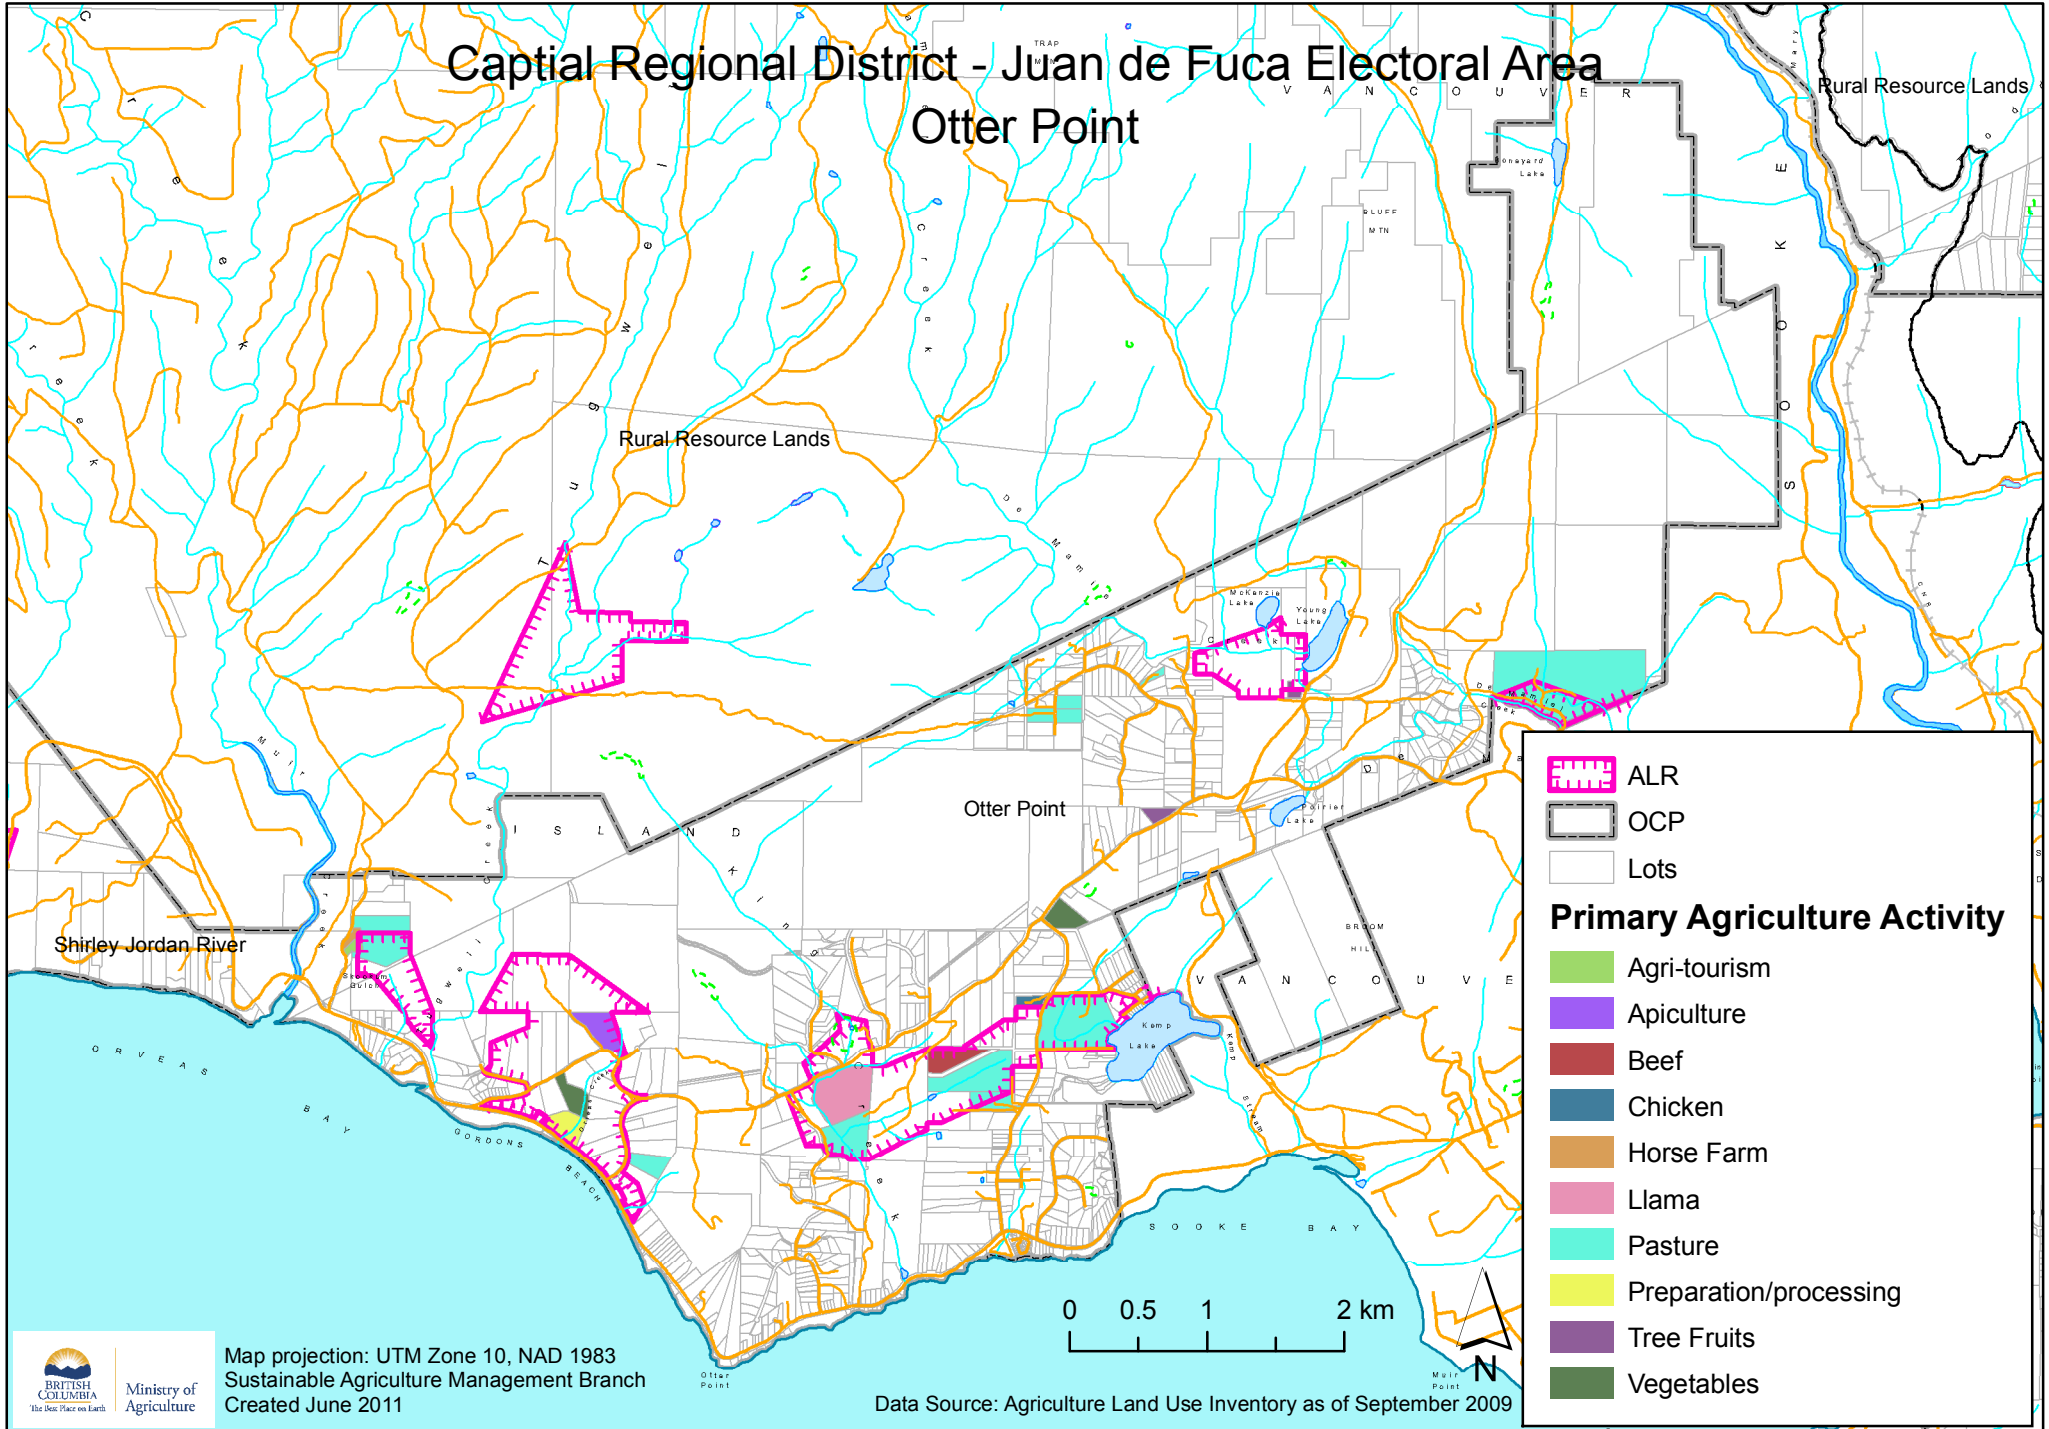

Capital Regional District - Juan de Fuca Electoral Area Otter Point

	ALR
	OCP
	Lots
Primary Agriculture Activity	
	Agri-tourism
	Apiculture
	Beef
	Chicken
	Horse Farm
	Llama
	Pasture
	Preparation/processing
	Tree Fruits
	Vegetables