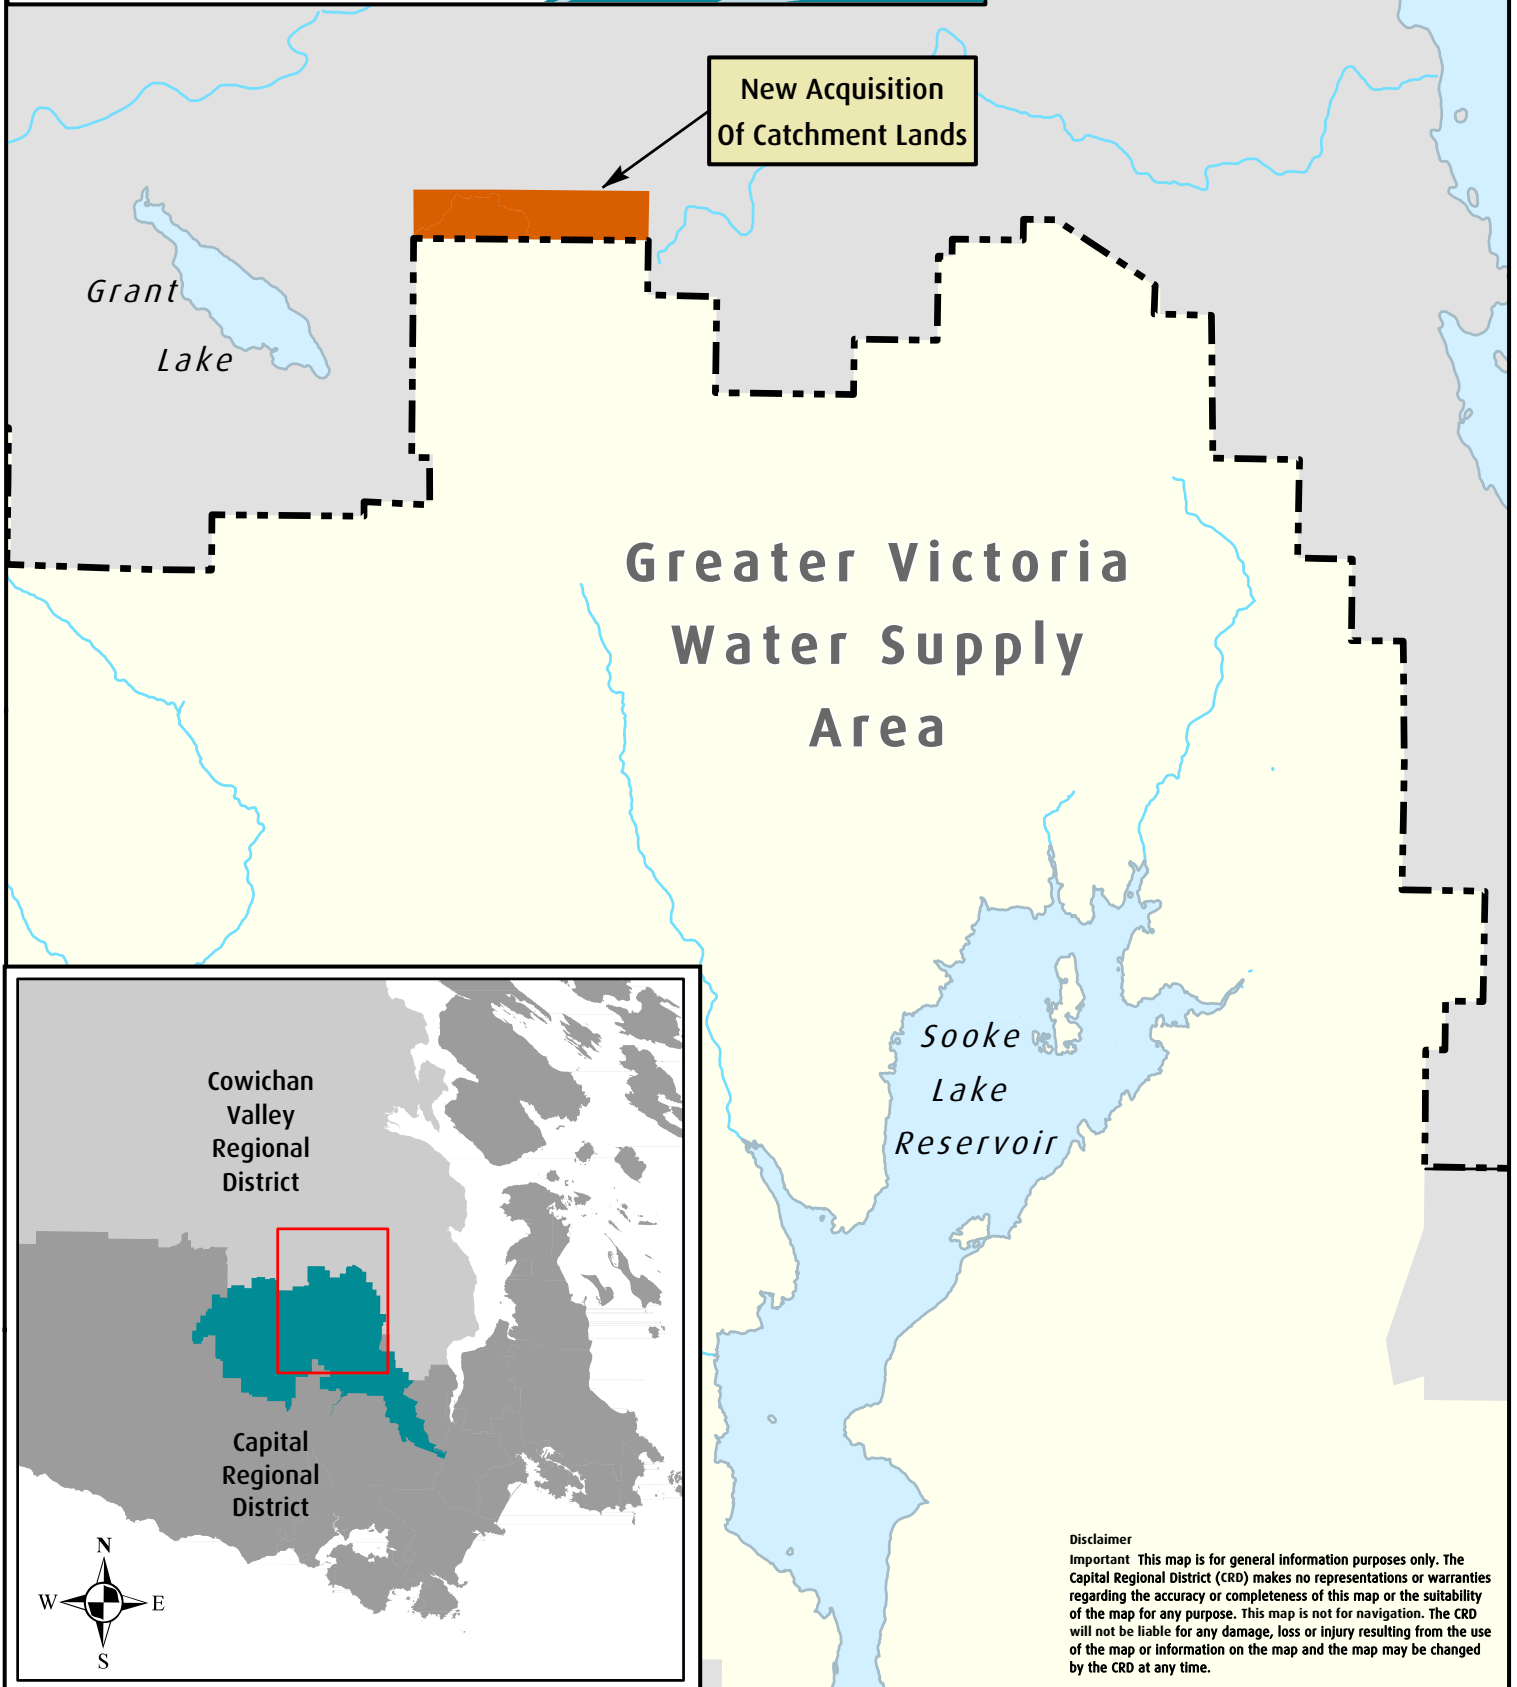

Capital Regional District

Acquisition of New Water Supply Area Catchment Lands

February 2021

Shawnigan
Lake

Grant
Lake

New Acquisition
Of Catchment Lands

Greater Victoria
Water Supply
Area

Sooke
Lake
Reservoir

Cowichan
Valley
Regional
District

Capital
Regional
District

Disclaimer
Important This map is for general information purposes only. The Capital Regional District (CRD) makes no representations or warranties regarding the accuracy or completeness of this map or the suitability of the map for any purpose. This map is not for navigation. The CRD will not be liable for any damage, loss or injury resulting from the use of the map or information on the map and the map may be changed by the CRD at any time.