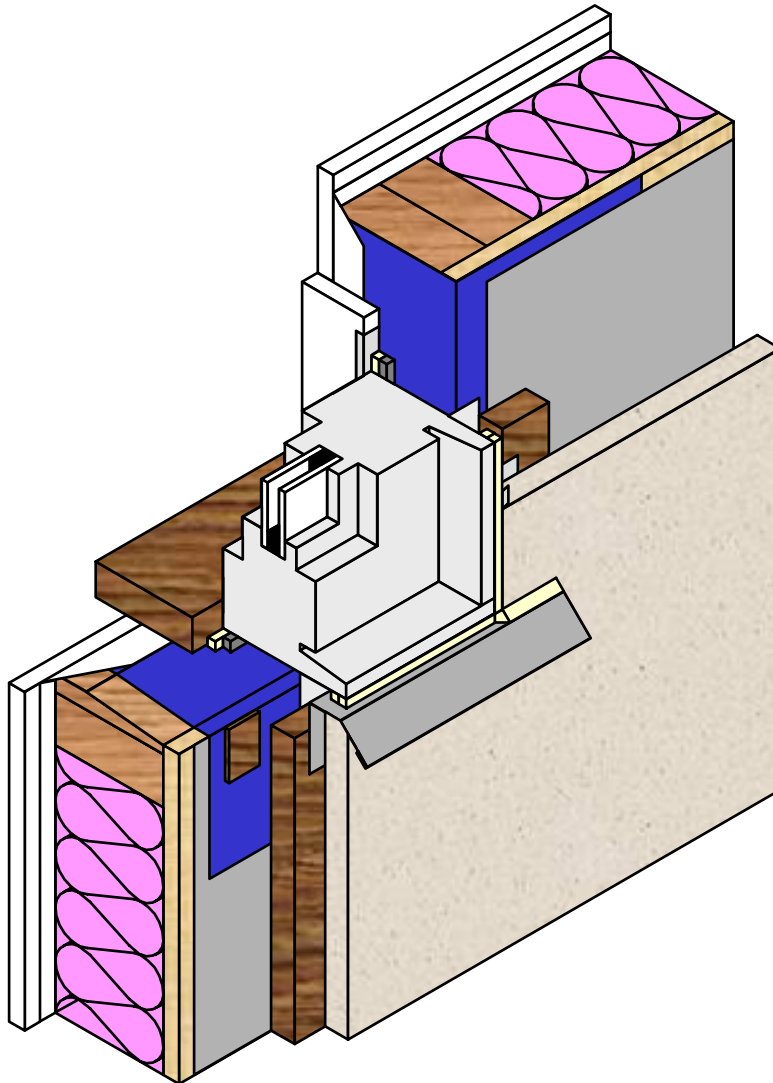

WINDOW SILL-JAMB

- Framing
- Beveled Wood Sub-Sill
- Wall Sheathing
- Sheathing Paper
- Sill Membrane Flashing
- Corner Membrane Flashing
- Jamb Membrane Flashing
- Wood Shims
- Window
- Sheathing Paper
- P.T. Wood Strapping
- Metal Drip Edge
- Stucco Cladding (including: Lath,
Paper & Accessories)
- Backer Rod & Exterior Caulking
- Backer Rod & Interior Caulking
- Insulation
- Polyethylene
- Window Sill
- Interior Gypsum Board