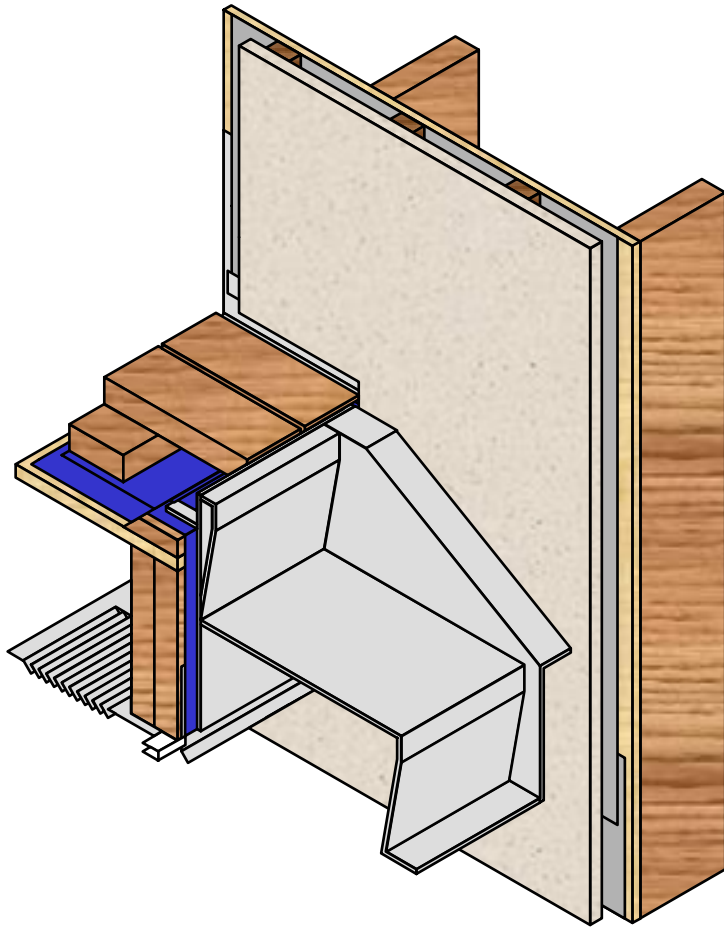

# EXTERIOR STAIRWELL

- Wall & Landing Framing
- Wood Edge Dam
- Sheathing Paper
- Metal Corner Flashing
- Metal Drip Flashing
- Landing Waterproofing
- Metal Drip Flashing
- Sheathing Paper
- P.T. Wood Strapping
- Insect Screen
- Stucco Cladding
- Metal Stair Assembly
- Membrane Strip Over Metal
- Stair Assembly Flange
- P.T. Wood Decking
- Vented Soffit or Rated Assembly
- As Required