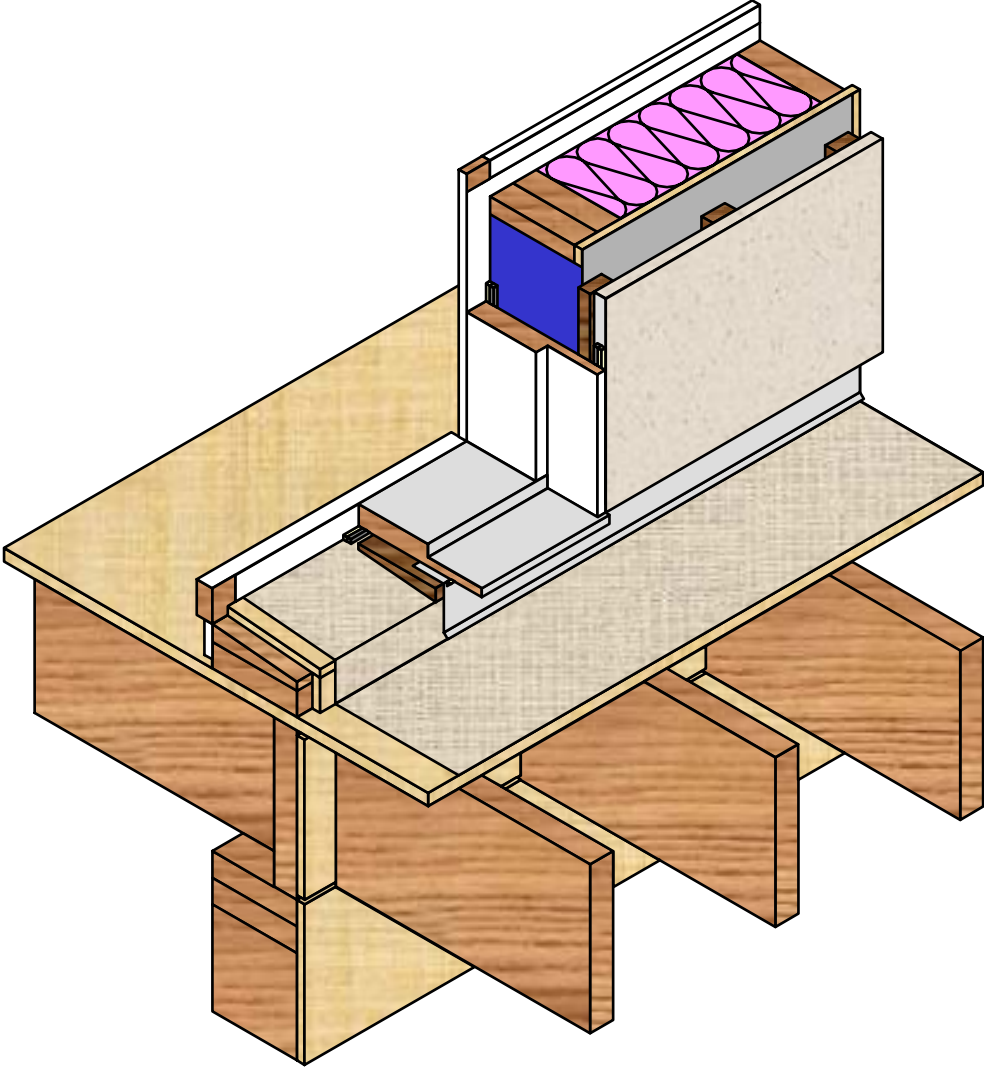

# DOOR SILL-JAMB

- Framing & Deck Sheathing
- Wall Sheathing
- Deck Membrane
- Jamb Membrane Flashing
- P.T. Wood Blocking
- Metal Drip Flashing
- Sheathing Paper
- Door
- P.T. Wood Strapping
- Insect Screen
- Stucco Cladding
- Backer Rod & Exterior Caulking
- Backer Rod & Interior Caulking
- Insulation
- Polyethylene (Sealed to door frame)
- Interior Drywall
- Wood Trim