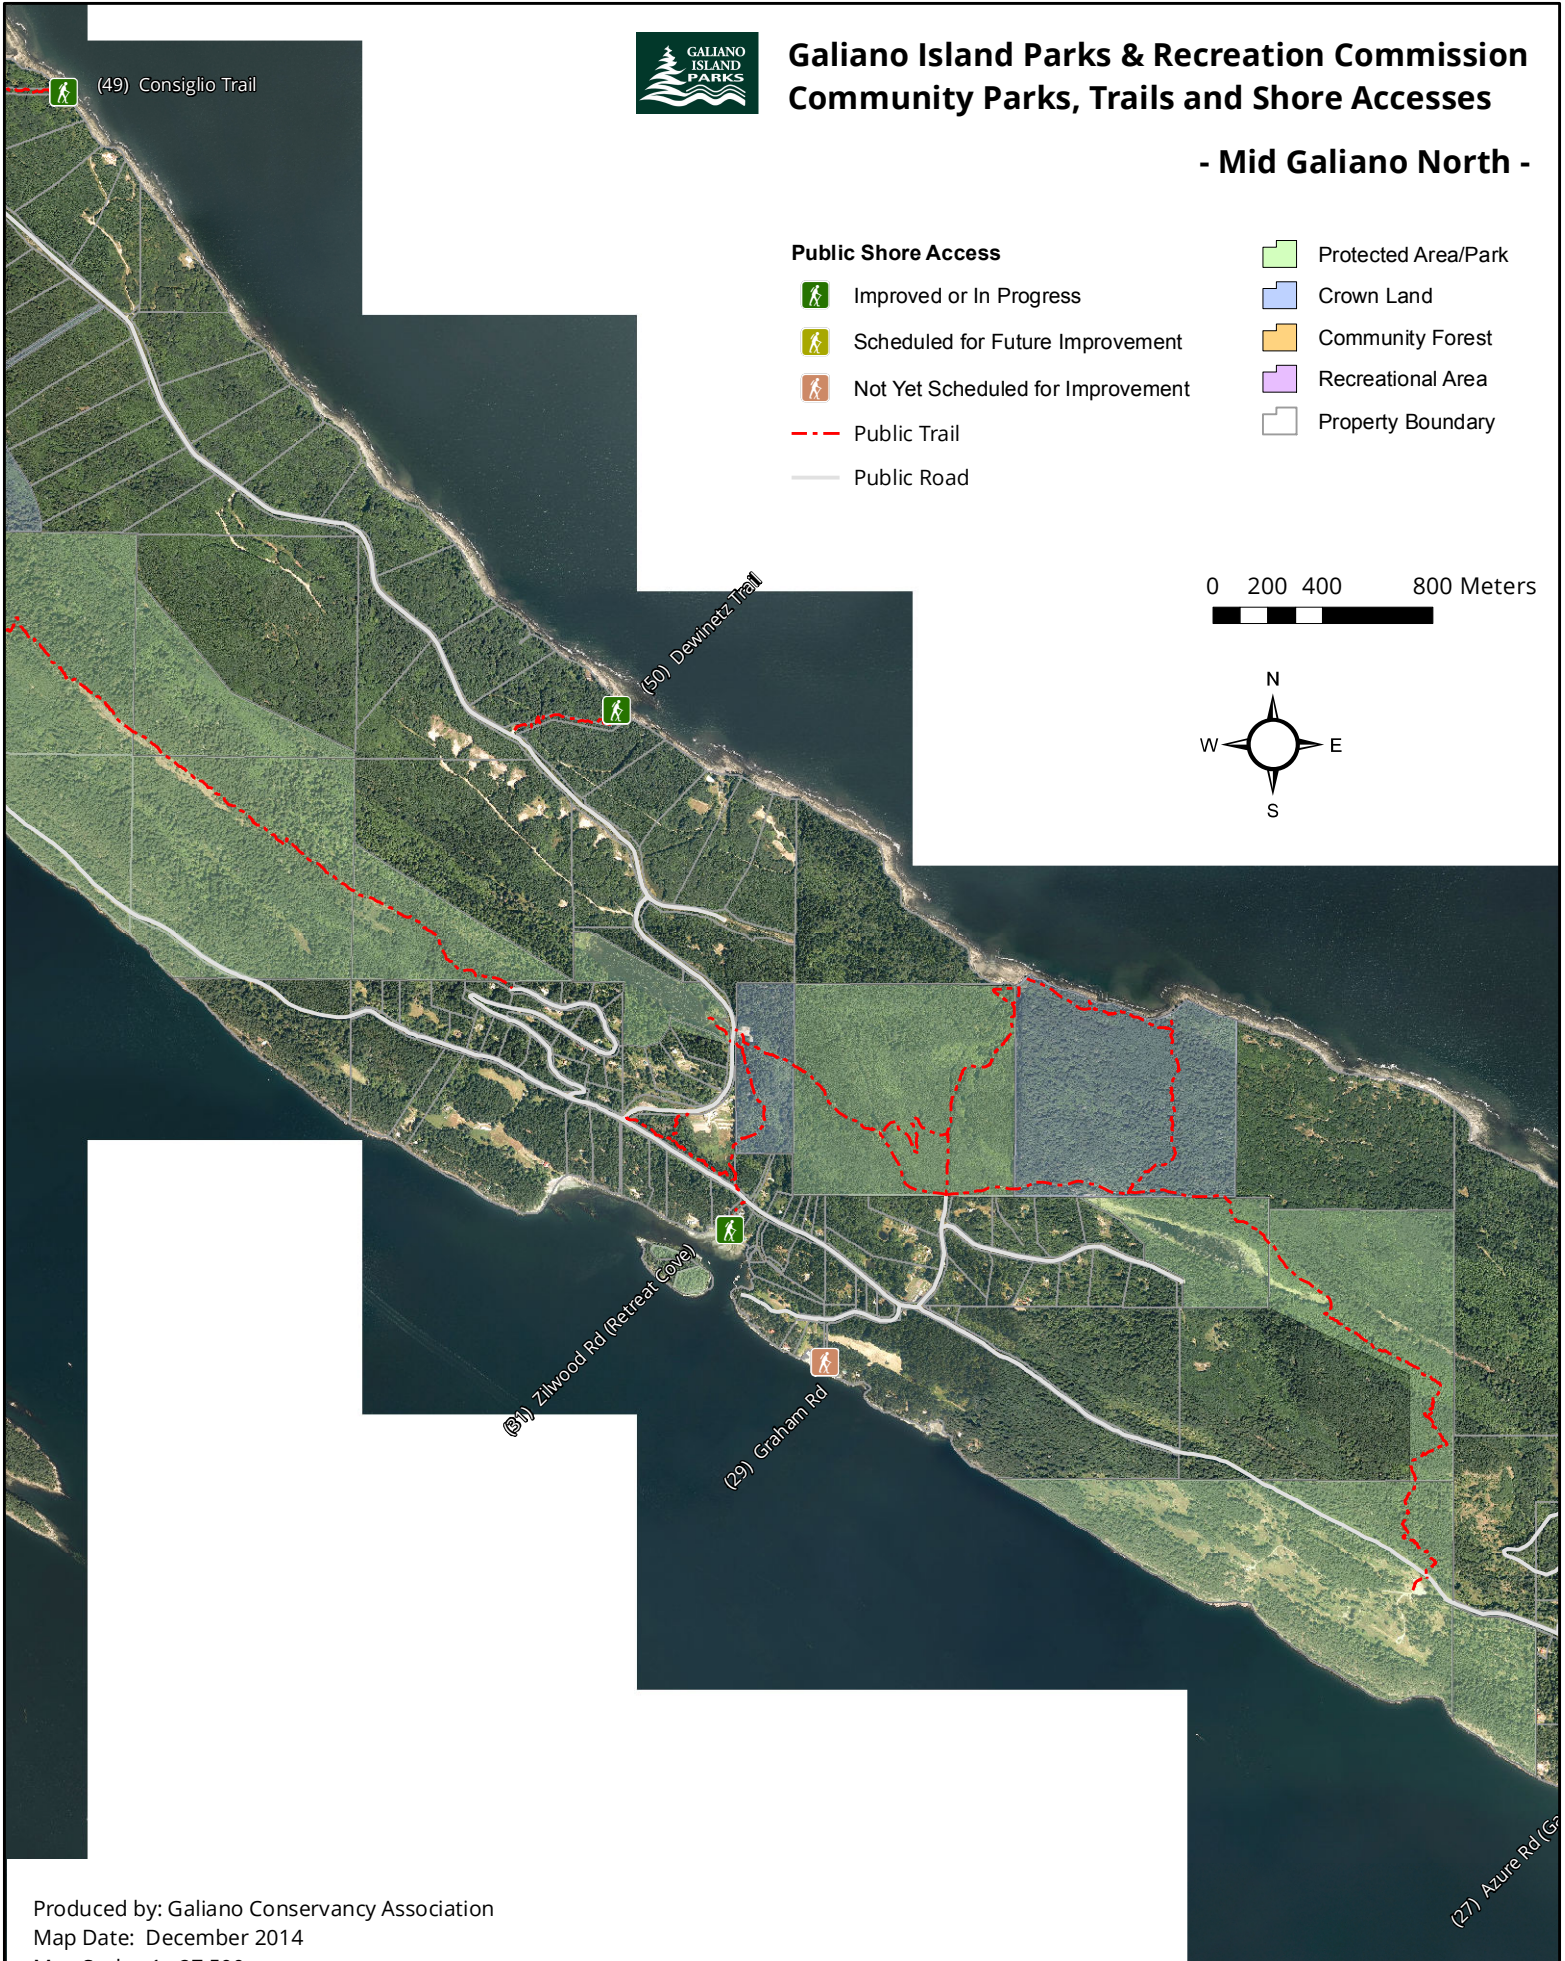

# Galiano Island Parks & Recreation Commission Community Parks, Trails and Shore Accesses

## - Mid Galiano North -

### Public Shore Access

- Improved or In Progress
- Scheduled for Future Improvement
- Not Yet Scheduled for Improvement
- Public Trail
- Public Road

- Protected Area/Park
- Crown Land
- Community Forest
- Recreational Area
- Property Boundary

0 200 400 800 Meters

(27) Azure Rd (Gr)