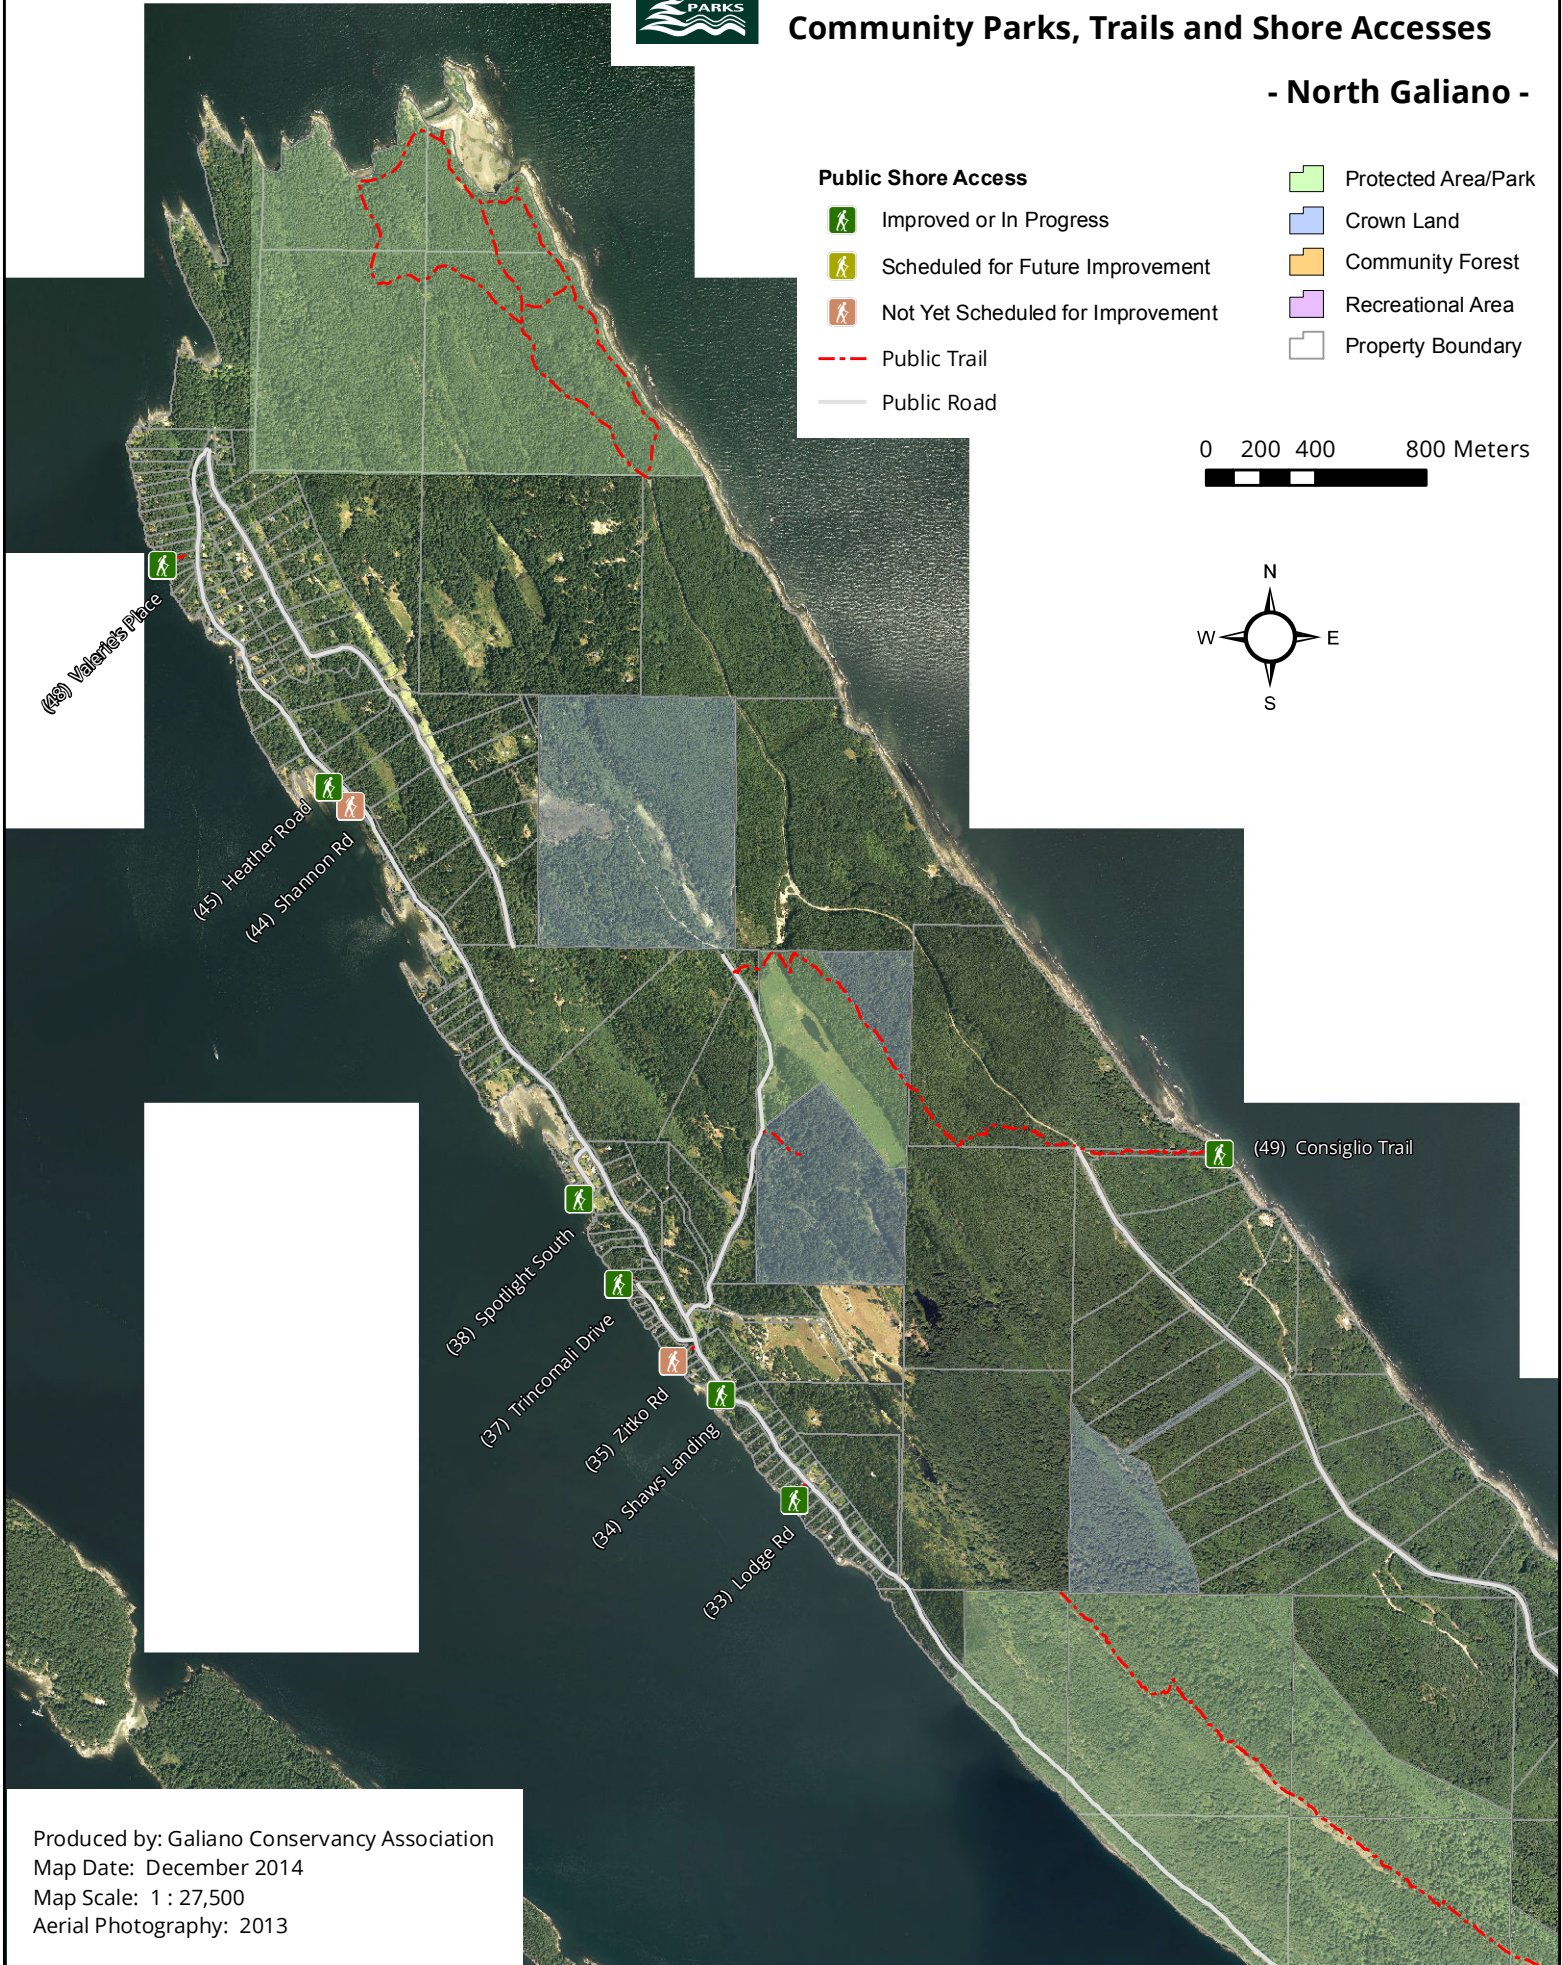

Galiano Island Parks & Recreation Commission Community Parks, Trails and Shore Accesses

- North Galiano -

Public Shore Access

- Improved or In Progress
- Scheduled for Future Improvement
- Not Yet Scheduled for Improvement
- Public Trail
- Public Road

- Protected Area/Park
- Crown Land
- Community Forest
- Recreational Area
- Property Boundary

(46) Valares Place

(45) Heather Road
(44) Shannon Rd

(38) Spotlight South
(37) Trincomali Drive

(35) Ziko Rd
(34) Shaws Landing

(33) Lodge Rd

(49) Consiglio Trail

Produced by: Galiano Conservancy Association
 Map Date: December 2014
 Map Scale: 1 : 27,500
 Aerial Photography: 2013