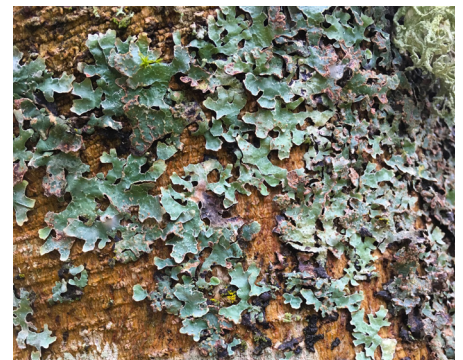

Shield lichens
Parmelia sp.