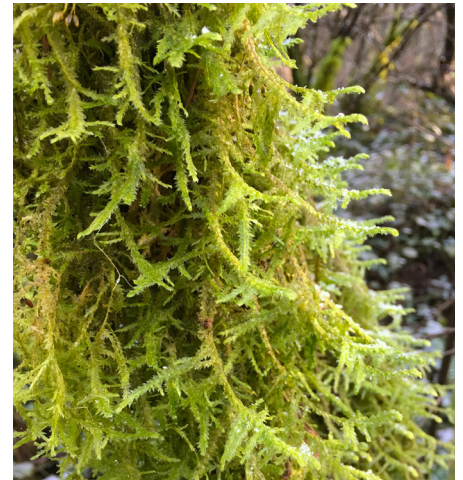

# Common Mosses of the Pacific Northwest

Curly thatch moss  
*Dicranoweisia cirrata*

Nuttall's yellow moss  
*Homalothecium nuttallii*

Cat-tail moss  
*Isoetium stoloniferum*

Stair step moss  
*Hylocomium splendens*

Juniper haircap moss  
*Polytrichum juniperinum*

Menzies' neckera  
*Neckera menziesii*

Oregon beaked moss  
*Kindbergia oregana*

Badge moss  
*Plagiomnium insigne*

Electrified cat's-tail moss  
*Rhytidiadelphus triquetrus*