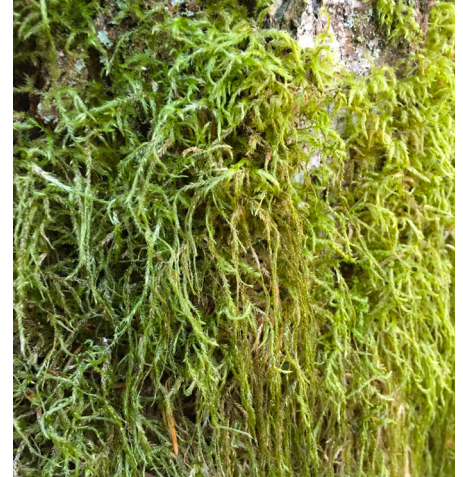

# Common Mosses of the Pacific Northwest

Curly thatch moss  
*Dicranoweisia cirrata*

Nuttall's yellow moss  
*Homalothecium nuttallii*

Cat-tail moss  
*Isoetium stoloniferum*

Stair step moss  
*Hylocomium splendens*

Juniper haircap moss  
*Polytrichum juniperinum*

Menzies' neckera  
*Neckera menziesii*

Oregon beaked moss  
*Kindbergia oregana*

Badge moss  
*Plagiomnium insigne*

Electrified cat's-tail moss  
*Rhytidiadelphus triquetrus*