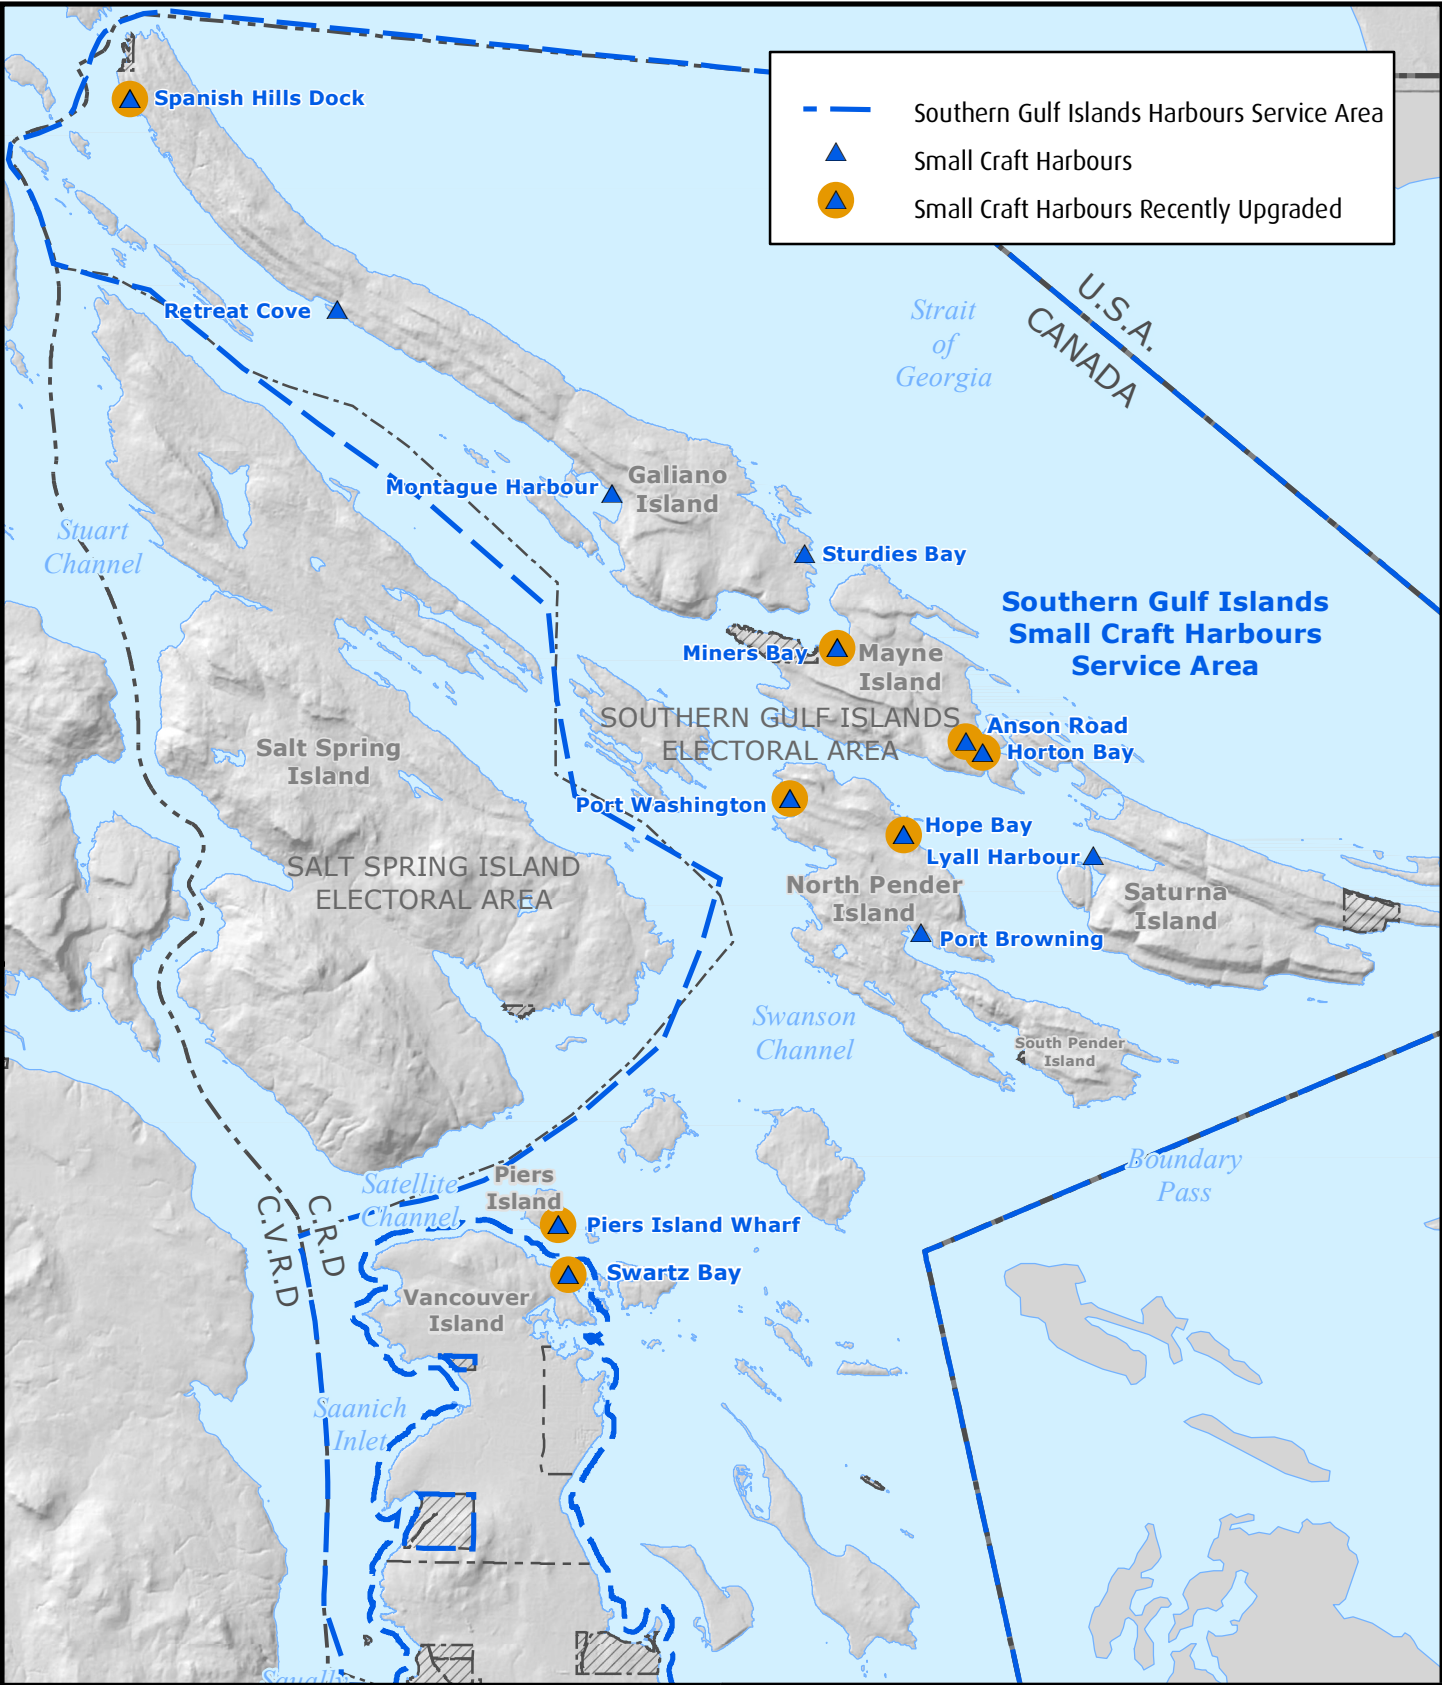

- - - Southern Gulf Islands Harbours Service Area
- ▲ Small Craft Harbours
- ▲ ▲ Small Craft Harbours Recently Upgraded

UTM Zone 10 NAD 1983

DISCLAIMER

This map is for general information only and may contain inaccuracies.
 March 2023 | smallcraft-and-harbours-AAP.mxd | helpdesk@crd.bc.ca

**Southern Gulf Islands
 Small Craft Harbours & Service Area**